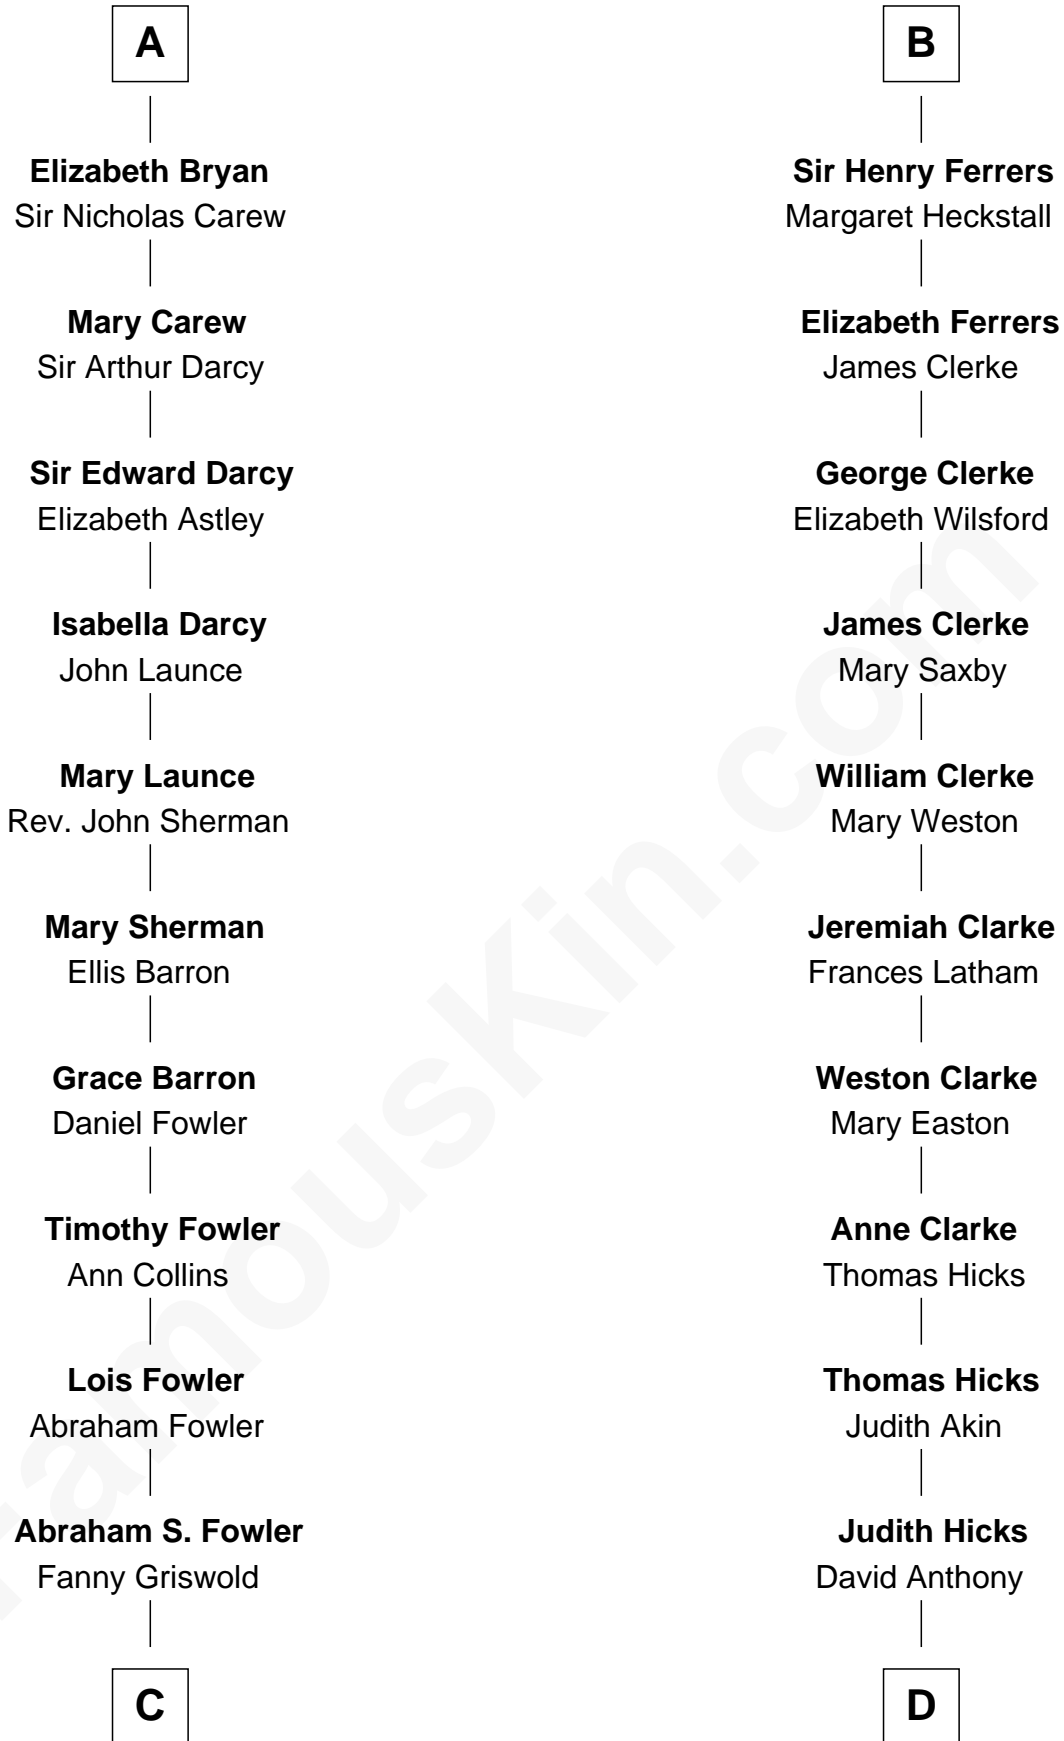

## Relationship Chart of

### Bill Weld

68th Governor of Massachusetts

19th cousin 2 times removed of

**Susan B. Anthony**

Women's Rights Advocate

**C**

**Fanny Griswold Fowler**  
George Medad Bartholomew

**Fanny Elizabeth Bartholomew**  
Dr. Francis Minot Weld

**Francis Minot Weld**  
Margaret Low White

**David Weld**  
Mary Blake Nichols

**Bill Weld**  
*68th Governor of Massachusetts*

**D**

**Humphrey Anthony**  
Hannah Lapham

**Daniel Anthony**  
Lucy Read

**Susan B. Anthony**  
*Women's Rights Advocate*