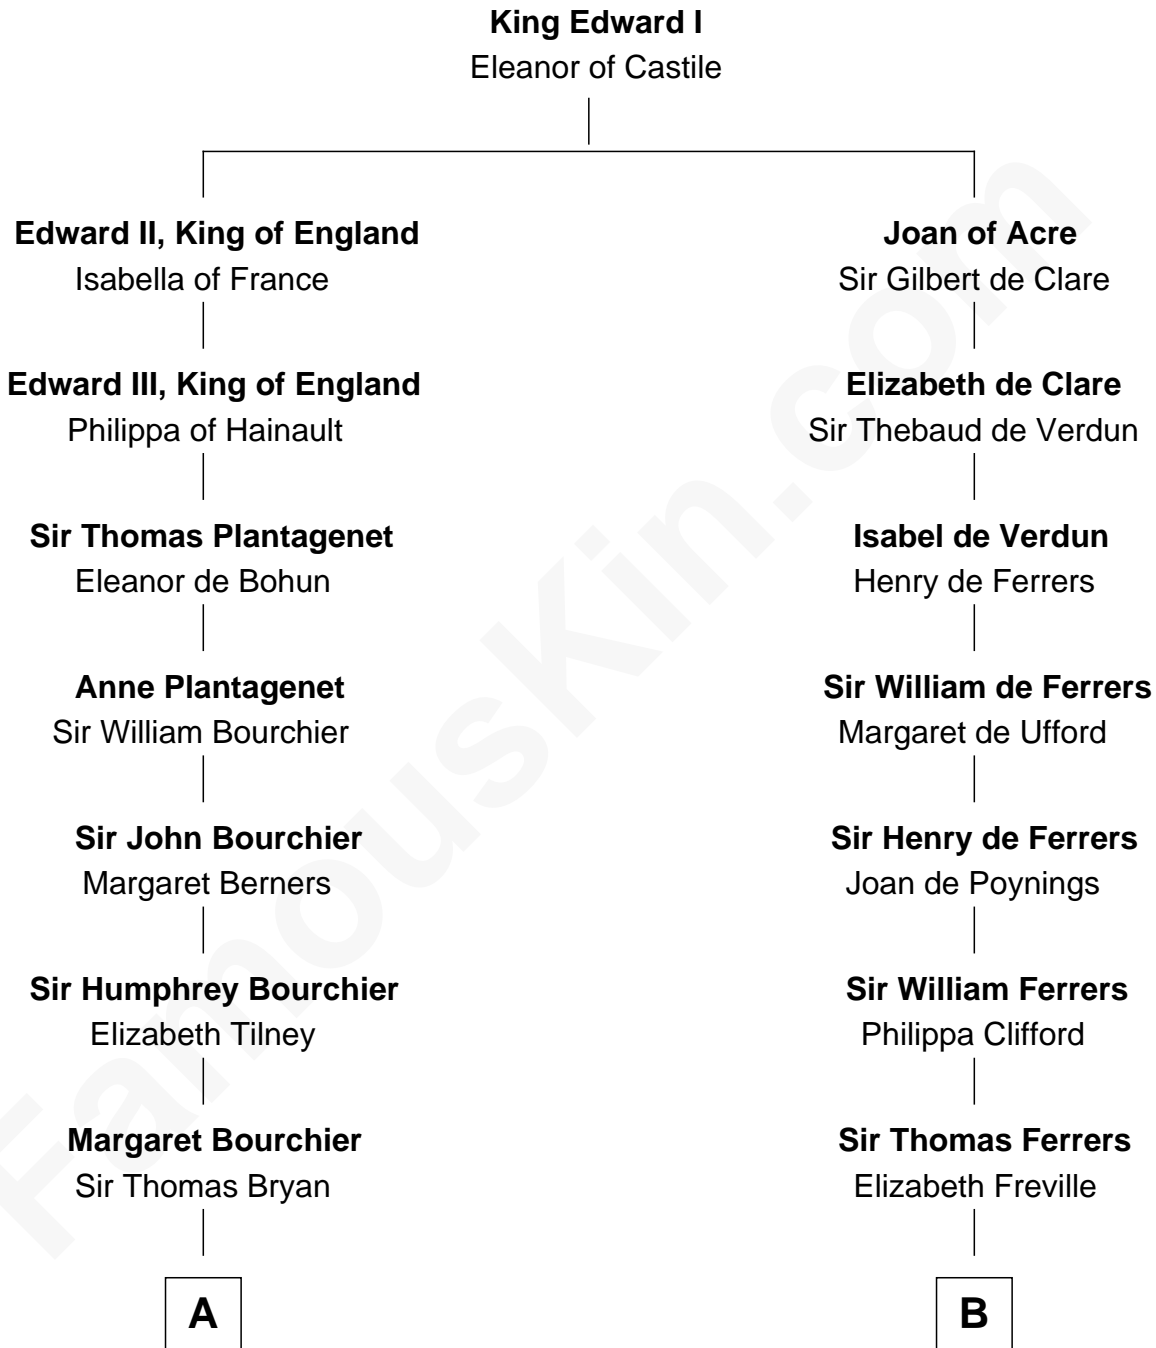

## Relationship Chart of

### Bill Weld

68th Governor of Massachusetts

19th cousin 2 times removed of

**Susan B. Anthony**

Women's Rights Advocate

**C**

**Fanny Griswold Fowler**  
George Medad Bartholomew

**Fanny Elizabeth Bartholomew**  
Dr. Francis Minot Weld