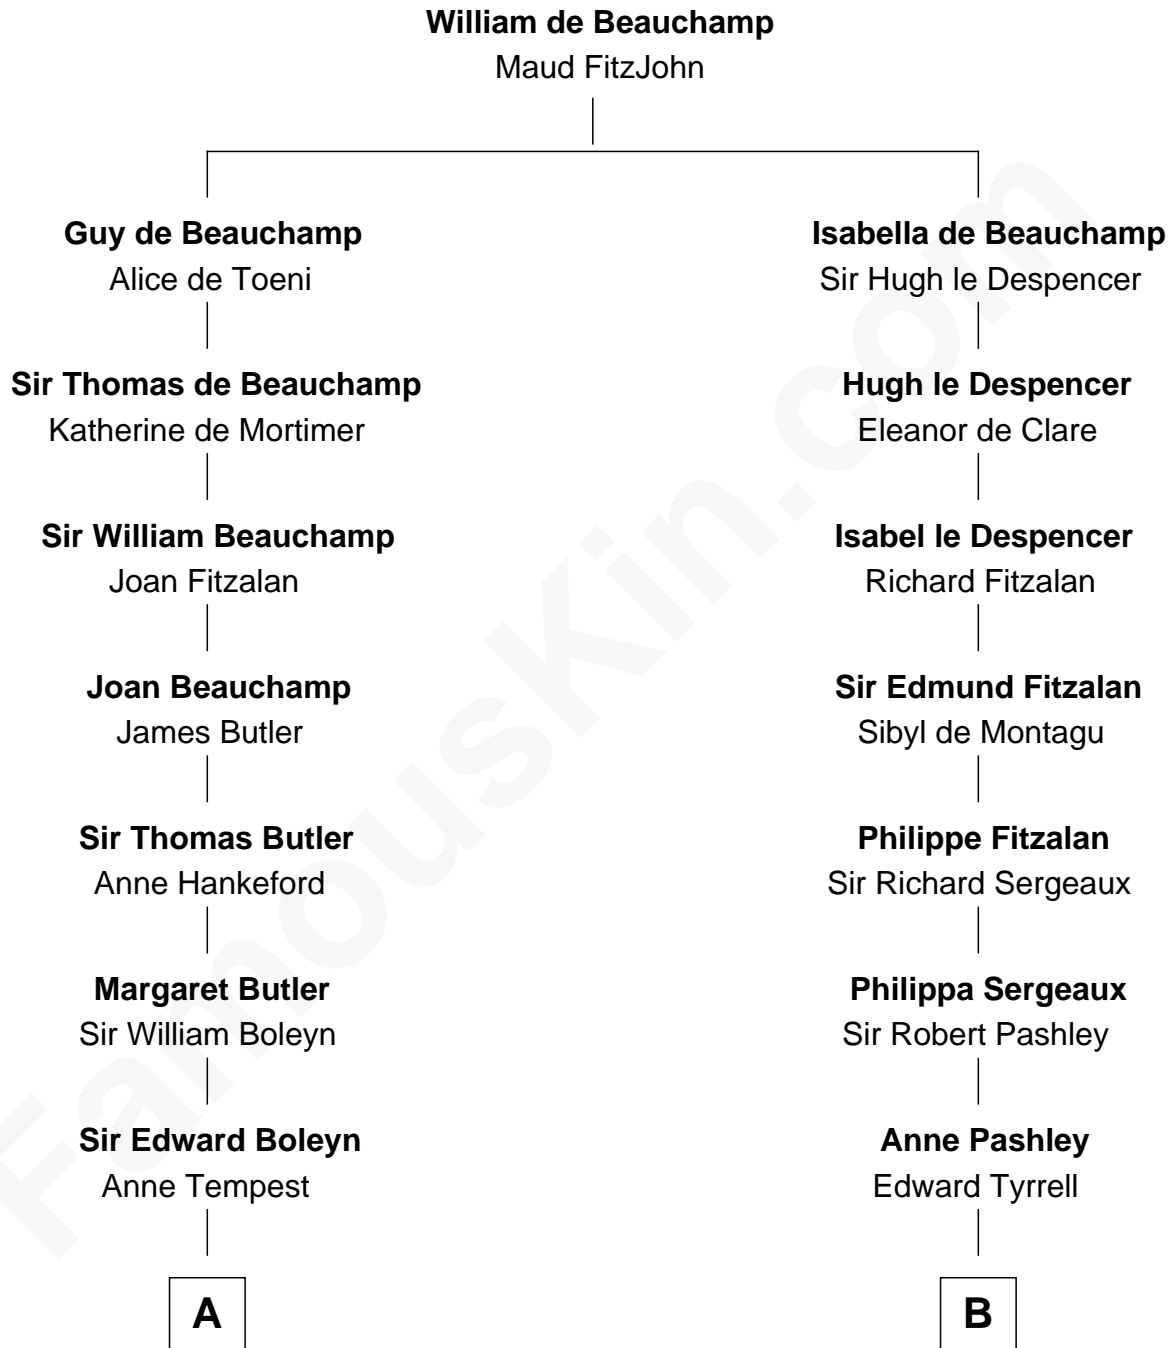

## Relationship Chart of

### Bill Weld

68th Governor of Massachusetts

20th cousin 1 time removed of

**Susan B. Anthony**

Women's Rights Advocate

**C**

**John Gelston Floyd**  
Sarah Backus Kirkland

**John Gelston Floyd**  
Julia Floyd DuBois