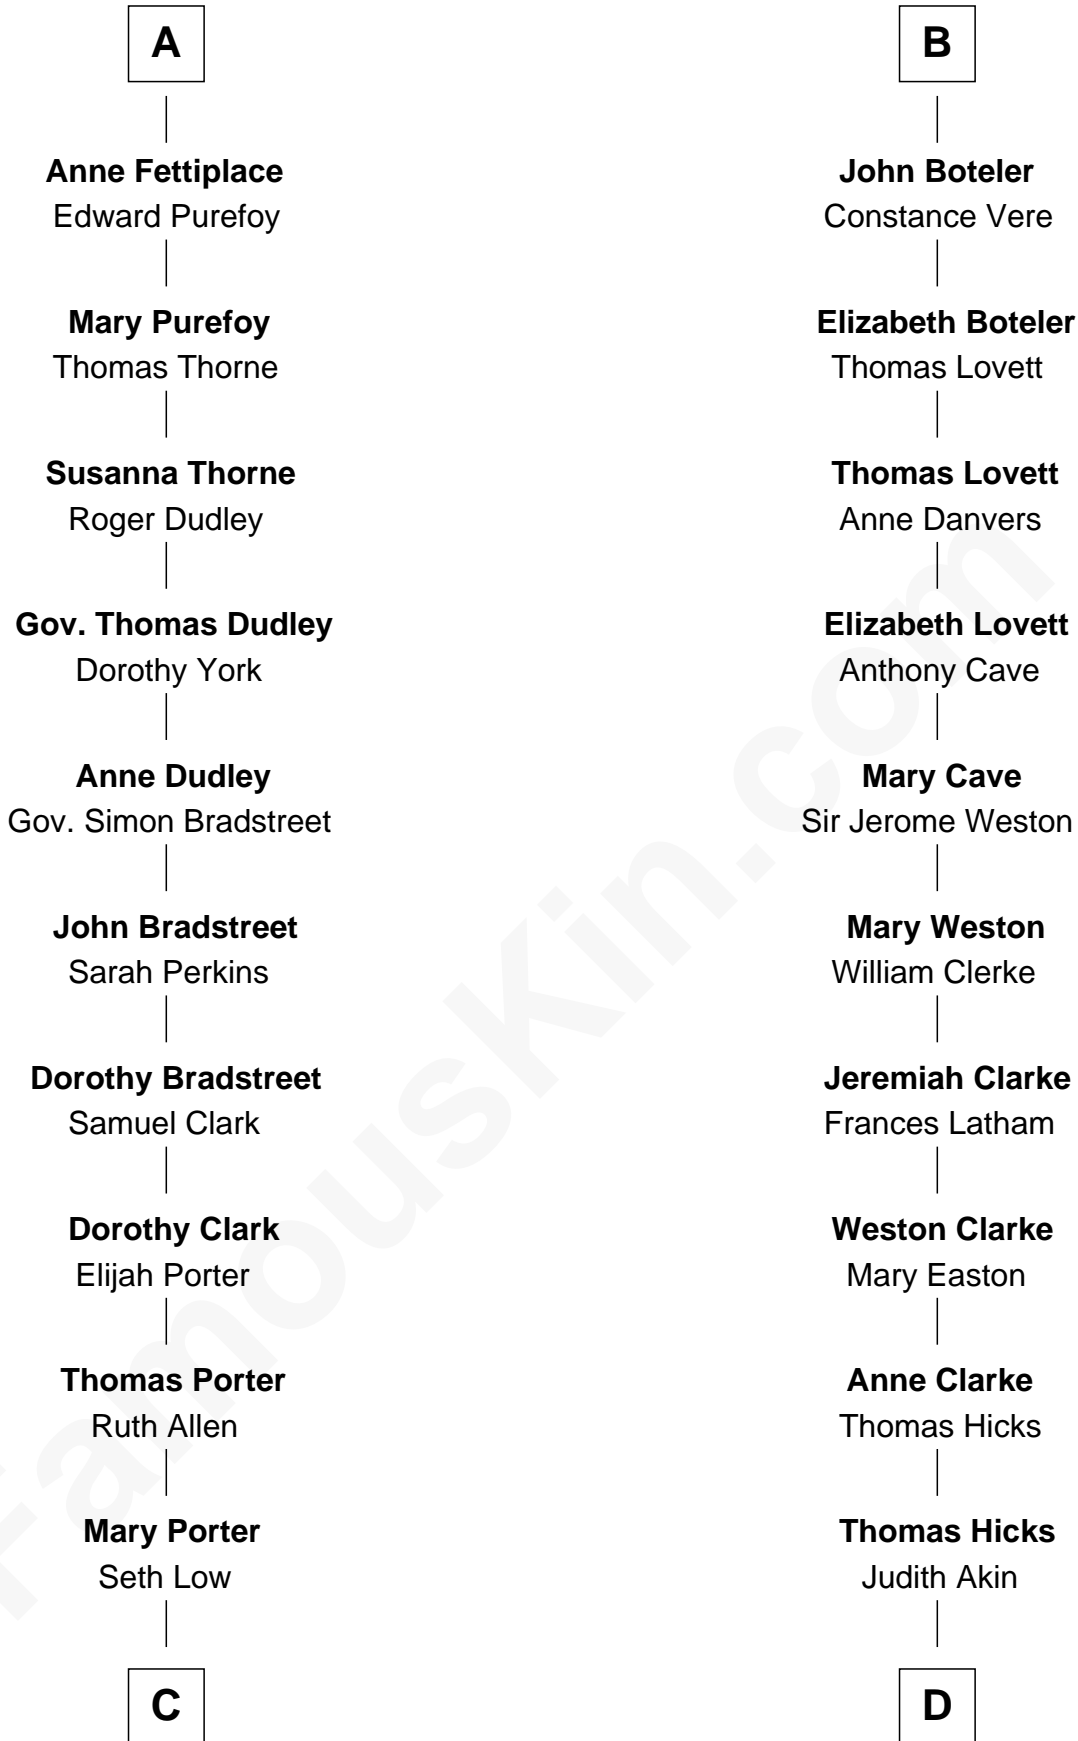

FamousKin.com

Relationship Chart of

Bill Weld

68th Governor of Massachusetts

20th cousin 1 time removed of

Susan B. Anthony

Women's Rights Advocate

C

Harriet Low
John Babcock Hillard

Harriet Hillard
William Augustus White

Margaret Low White
Francis Minot Weld

David Weld
Mary Blake Nichols

Bill Weld
68th Governor of Massachusetts

D

Judith Hicks
David Anthony

Humphrey Anthony
Hannah Lapham

Daniel Anthony
Lucy Read

Susan B. Anthony
Women's Rights Advocate