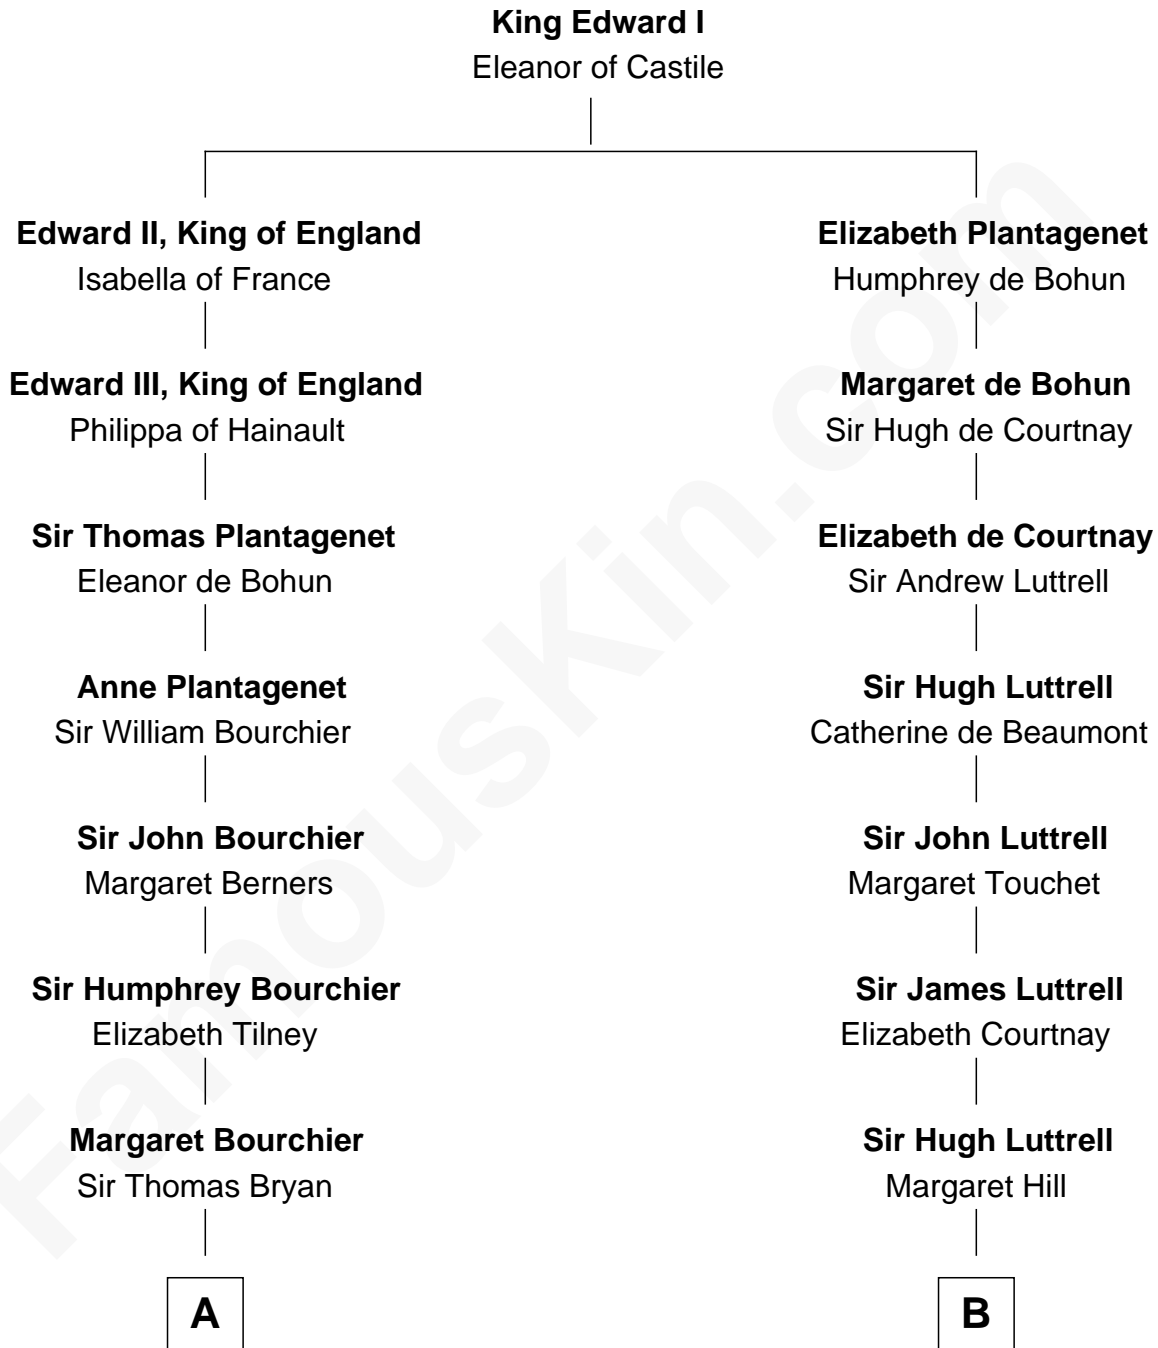

FamousKin.com Relationship Chart of

Bill Weld

68th Governor of Massachusetts

21st cousin of

Dick Cheney

46th U.S. Vice-President

C

Fanny Griswold Fowler
George Medad Bartholomew

Fanny Elizabeth Bartholomew
Dr. Francis Minot Weld

Francis Minot Weld
Margaret Low White

David Weld
Mary Blake Nichols

Bill Weld
68th Governor of Massachusetts

D

Elias Eaton Cheney
Lucy Fletcher

Samuel Fletcher Cheney
Ella A. Phillips