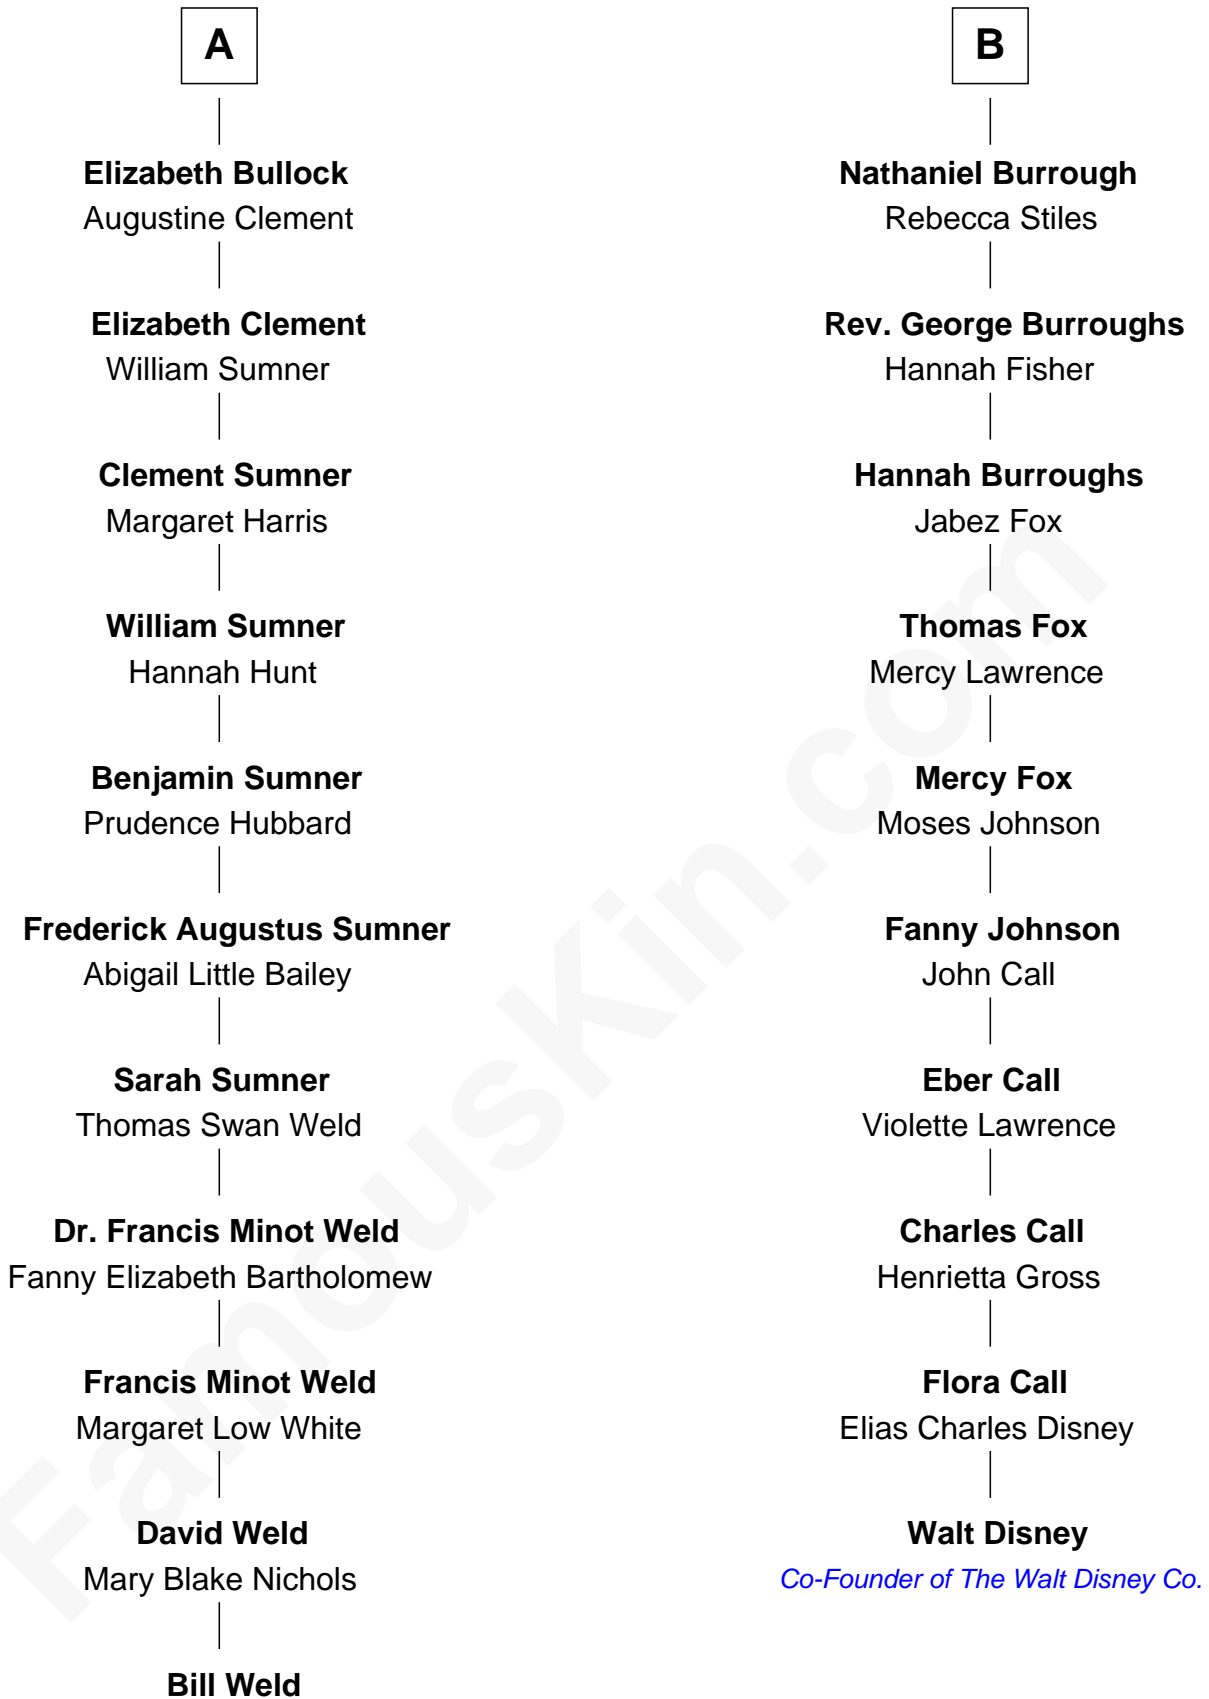

FamousKin.com Relationship Chart of

Bill Weld

68th Governor of Massachusetts

16th cousin 1 time removed of

Walt Disney

Co-Founder of The Walt Disney Company

68th Governor of Massachusetts

Bill Weld photo by [Marc Nozell](#) ([CC BY-SA 2.0](#))