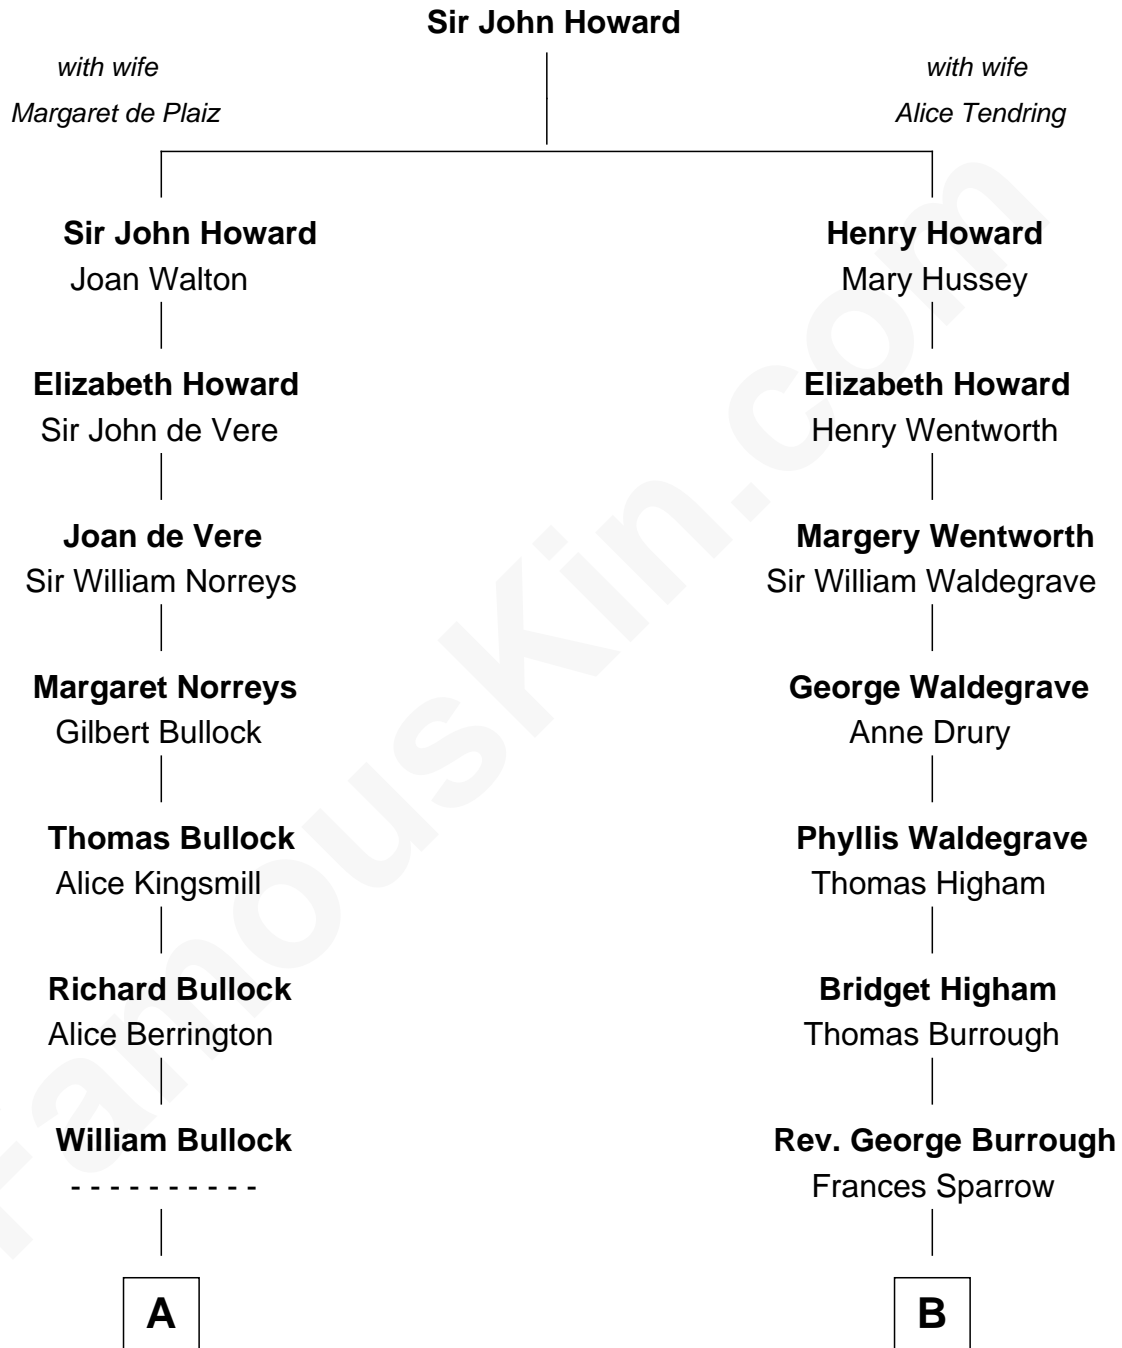

FamousKin.com Relationship Chart of

Bill Weld

68th Governor of Massachusetts

16th cousin 1 time removed of

Walt Disney

Co-Founder of The Walt Disney Company

68th Governor of Massachusetts

Bill Weld photo by [Marc Nozell](#) ([CC BY-SA 2.0](#))