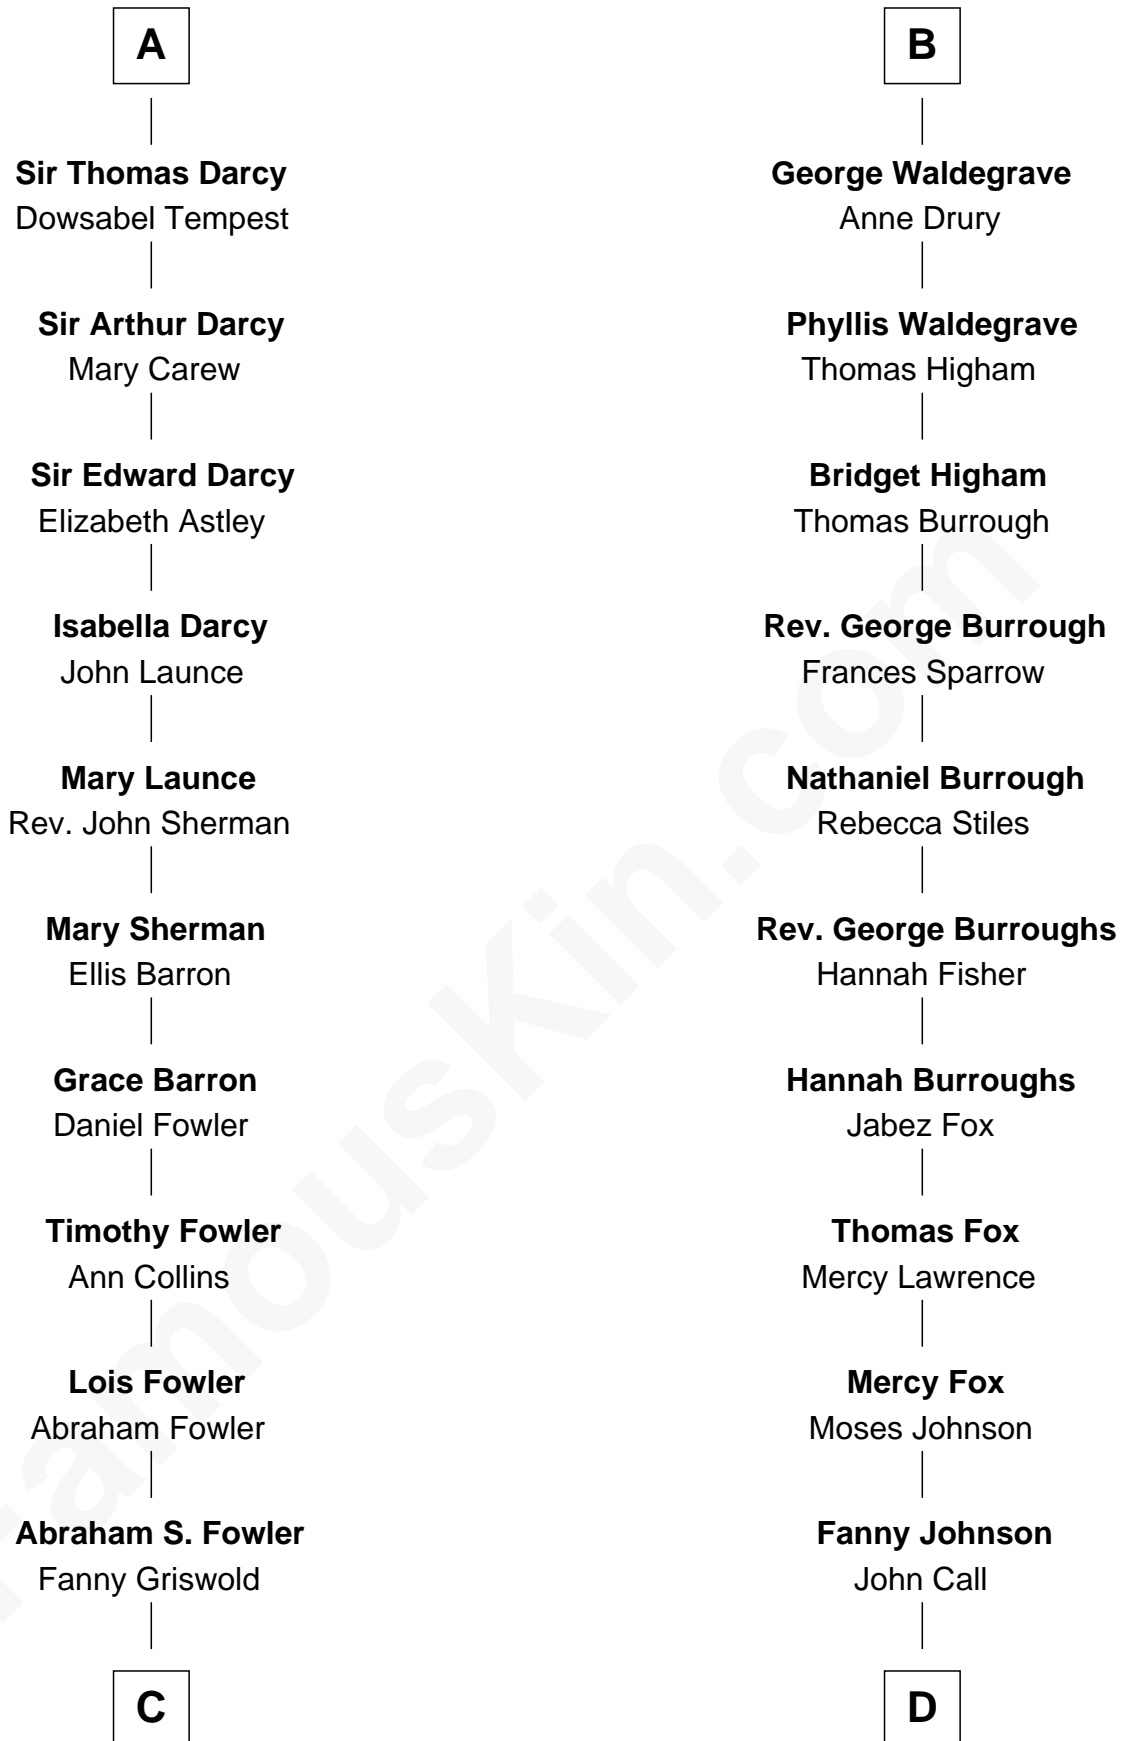

FamousKin.com Relationship Chart of

Bill Weld

68th Governor of Massachusetts

20th cousin 1 time removed of

Walt Disney

Co-Founder of The Walt Disney Company

C

Fanny Griswold Fowler
George Medad Bartholomew

Fanny Elizabeth Bartholomew
Dr. Francis Minot Weld

Francis Minot Weld
Margaret Low White

David Weld
Mary Blake Nichols

Bill Weld
68th Governor of Massachusetts

D

Eber Call
Violette Lawrence

Charles Call
Henrietta Gross