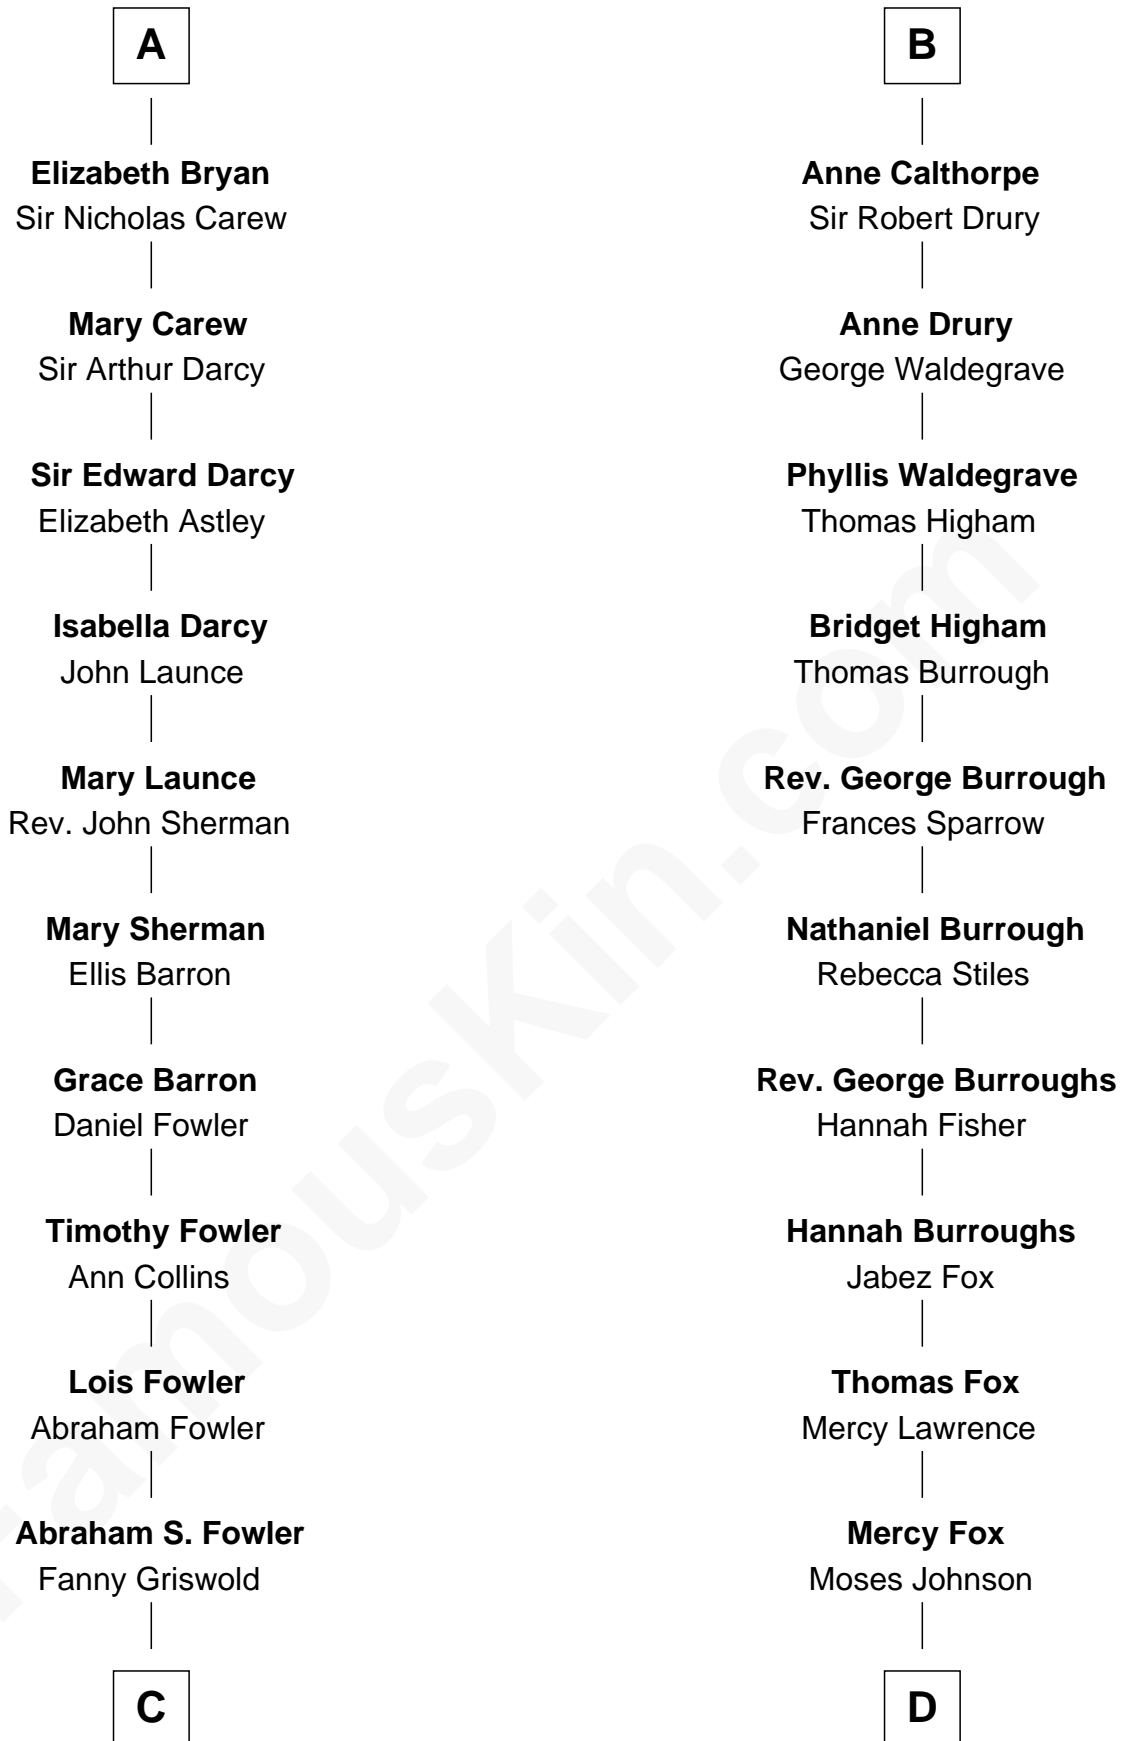

FamousKin.com Relationship Chart of

Bill Weld

68th Governor of Massachusetts

21st cousin of

Walt Disney

Co-Founder of The Walt Disney Company

C

Fanny Griswold Fowler
George Medad Bartholomew

Fanny Elizabeth Bartholomew
Dr. Francis Minot Weld

Francis Minot Weld
Margaret Low White

David Weld
Mary Blake Nichols

Bill Weld
68th Governor of Massachusetts

D

Fanny Johnson
John Call

Eber Call
Violette Lawrence