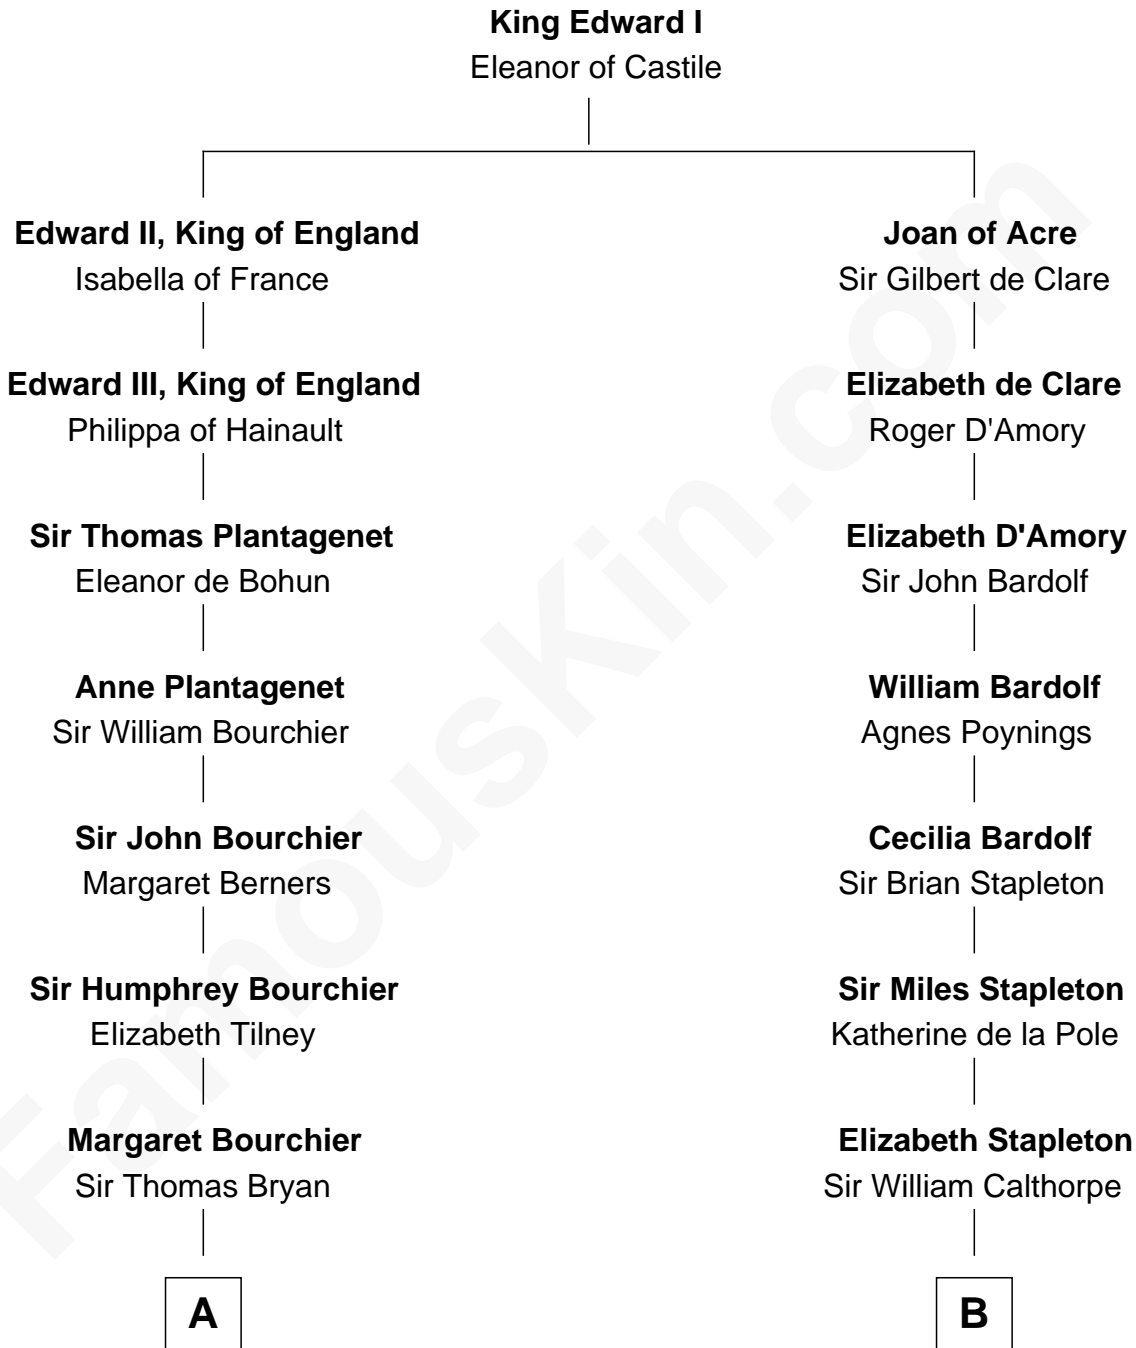

FamousKin.com Relationship Chart of

Bill Weld

68th Governor of Massachusetts

21st cousin of

Walt Disney

Co-Founder of The Walt Disney Company

C

Fanny Griswold Fowler
George Medad Bartholomew

Fanny Elizabeth Bartholomew
Dr. Francis Minot Weld

Francis Minot Weld
Margaret Low White

David Weld
Mary Blake Nichols

Bill Weld
68th Governor of Massachusetts

D

Fanny Johnson
John Call

Eber Call
Violette Lawrence