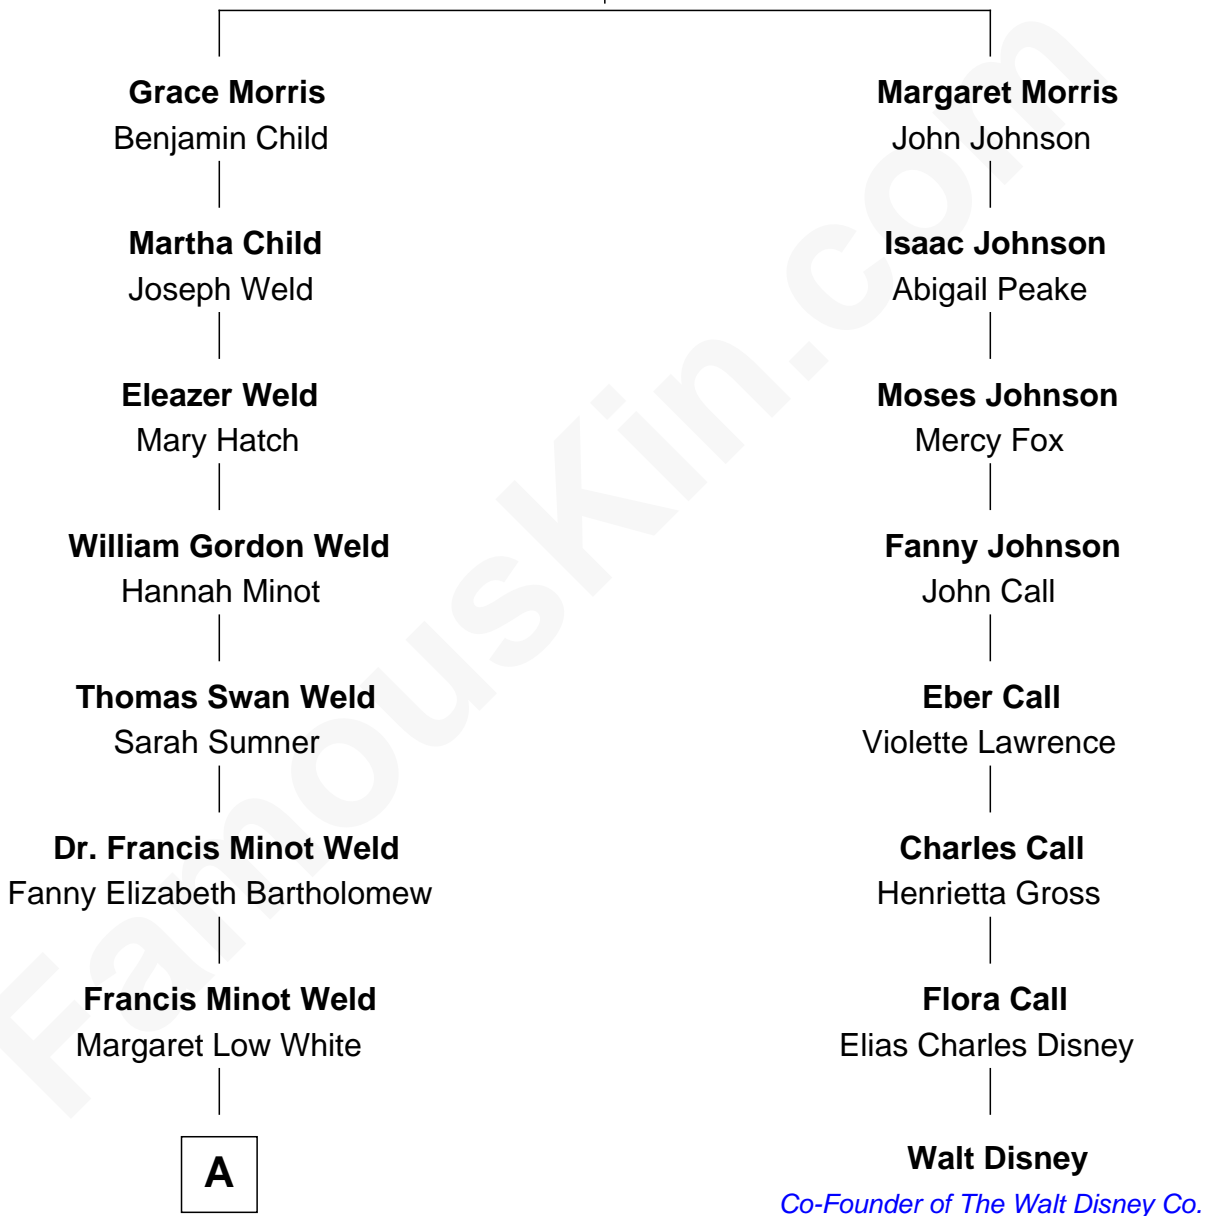

# FamousKin.com Relationship Chart of

**Bill Weld**

*68th Governor of Massachusetts*

**7th cousin 1 time removed of**

**Walt Disney**

*Co-Founder of The Walt Disney Company*

**Edward Morris**

Grace Bett

**A**

**David Weld**

Mary Blake Nichols

**Bill Weld**

*68th Governor of Massachusetts*

FamousKin.com