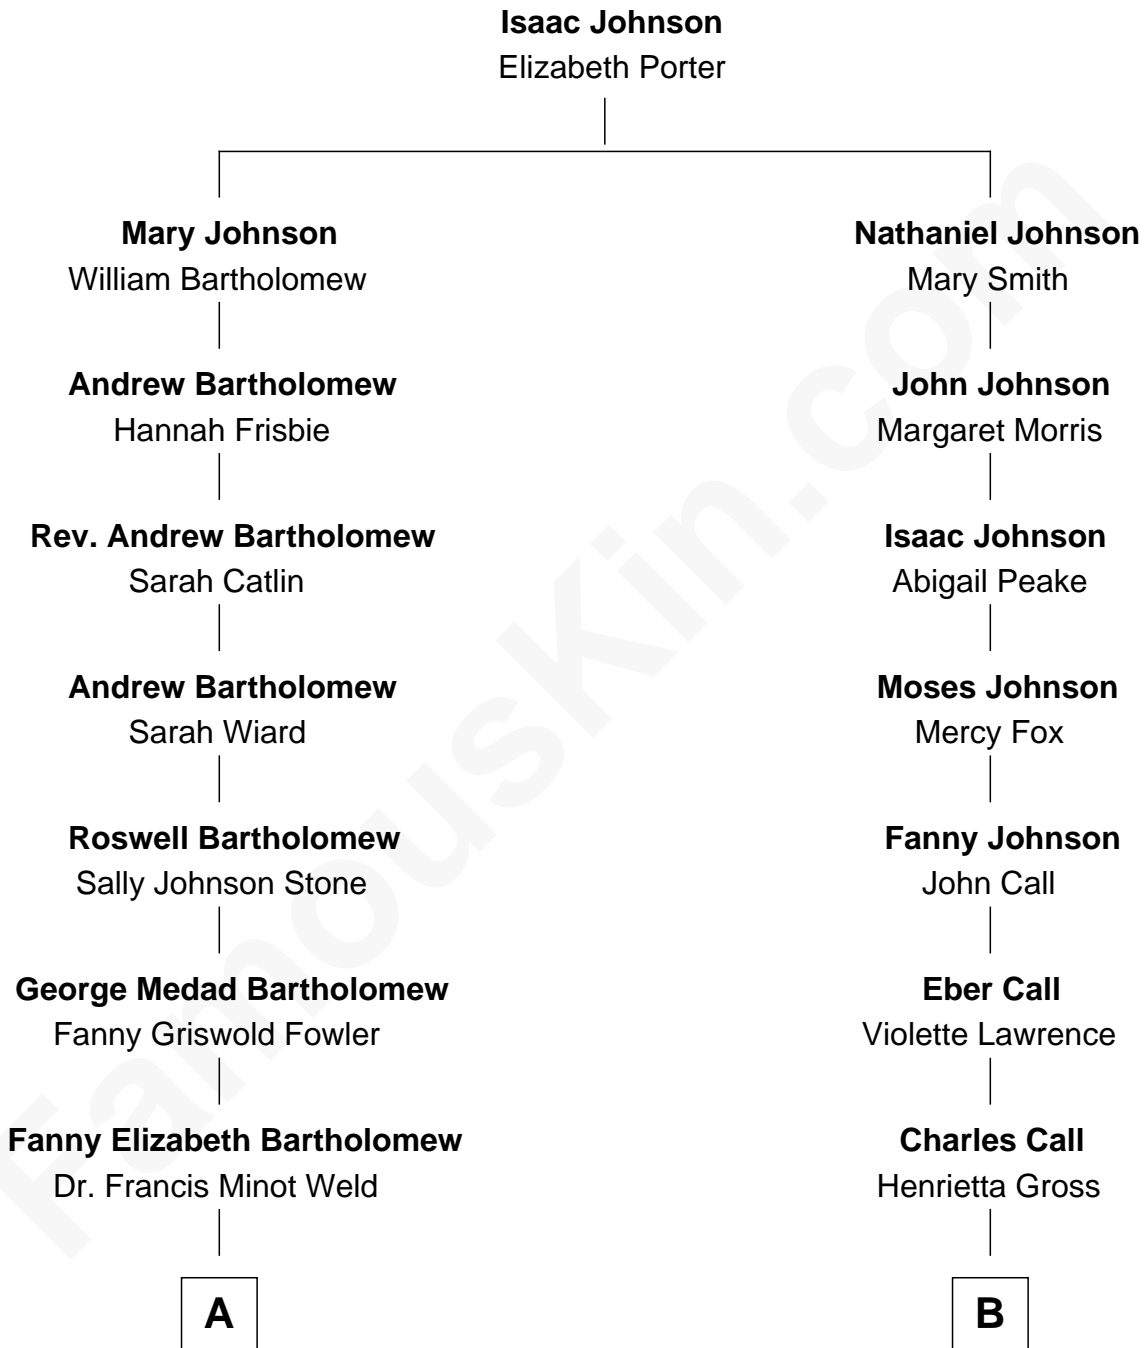

FamousKin.com Relationship Chart of

Bill Weld

68th Governor of Massachusetts

8th cousin 1 time removed of

Walt Disney

Co-Founder of The Walt Disney Company

FamousKin.com