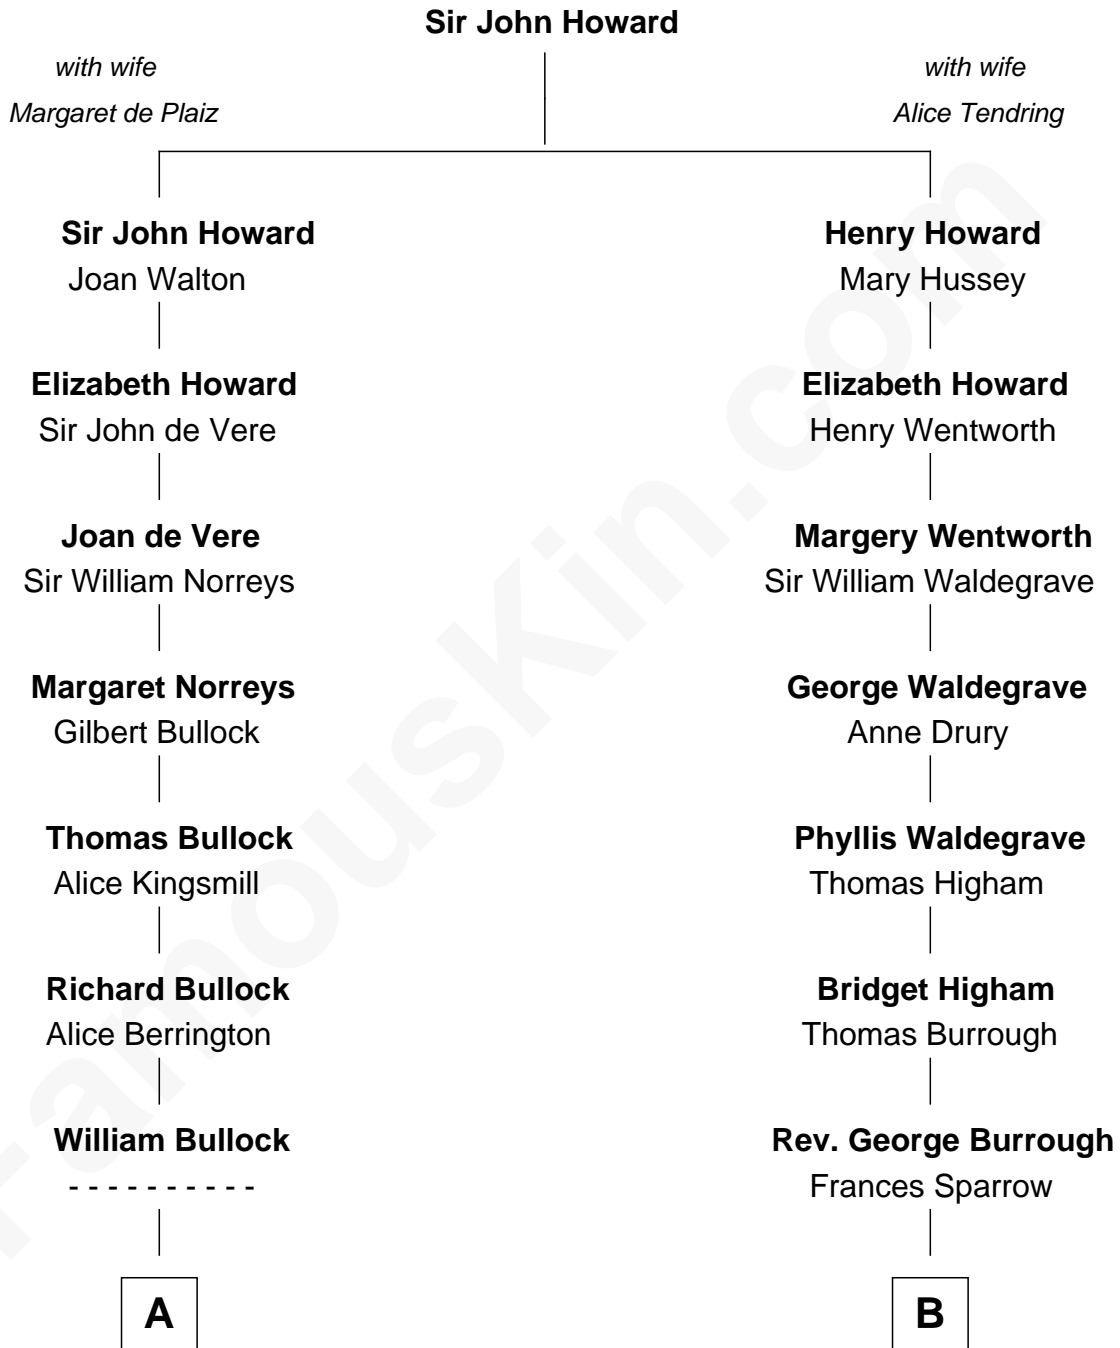

## Relationship Chart of

### Bill Weld

68th Governor of Massachusetts

8th cousin 9 times removed of

**Rev. George Burroughs**

Executed for Witchcraft, Salem 1692

Bill Weld photo by [Marc Nozell](#) ([CC BY-SA 2.0](#))