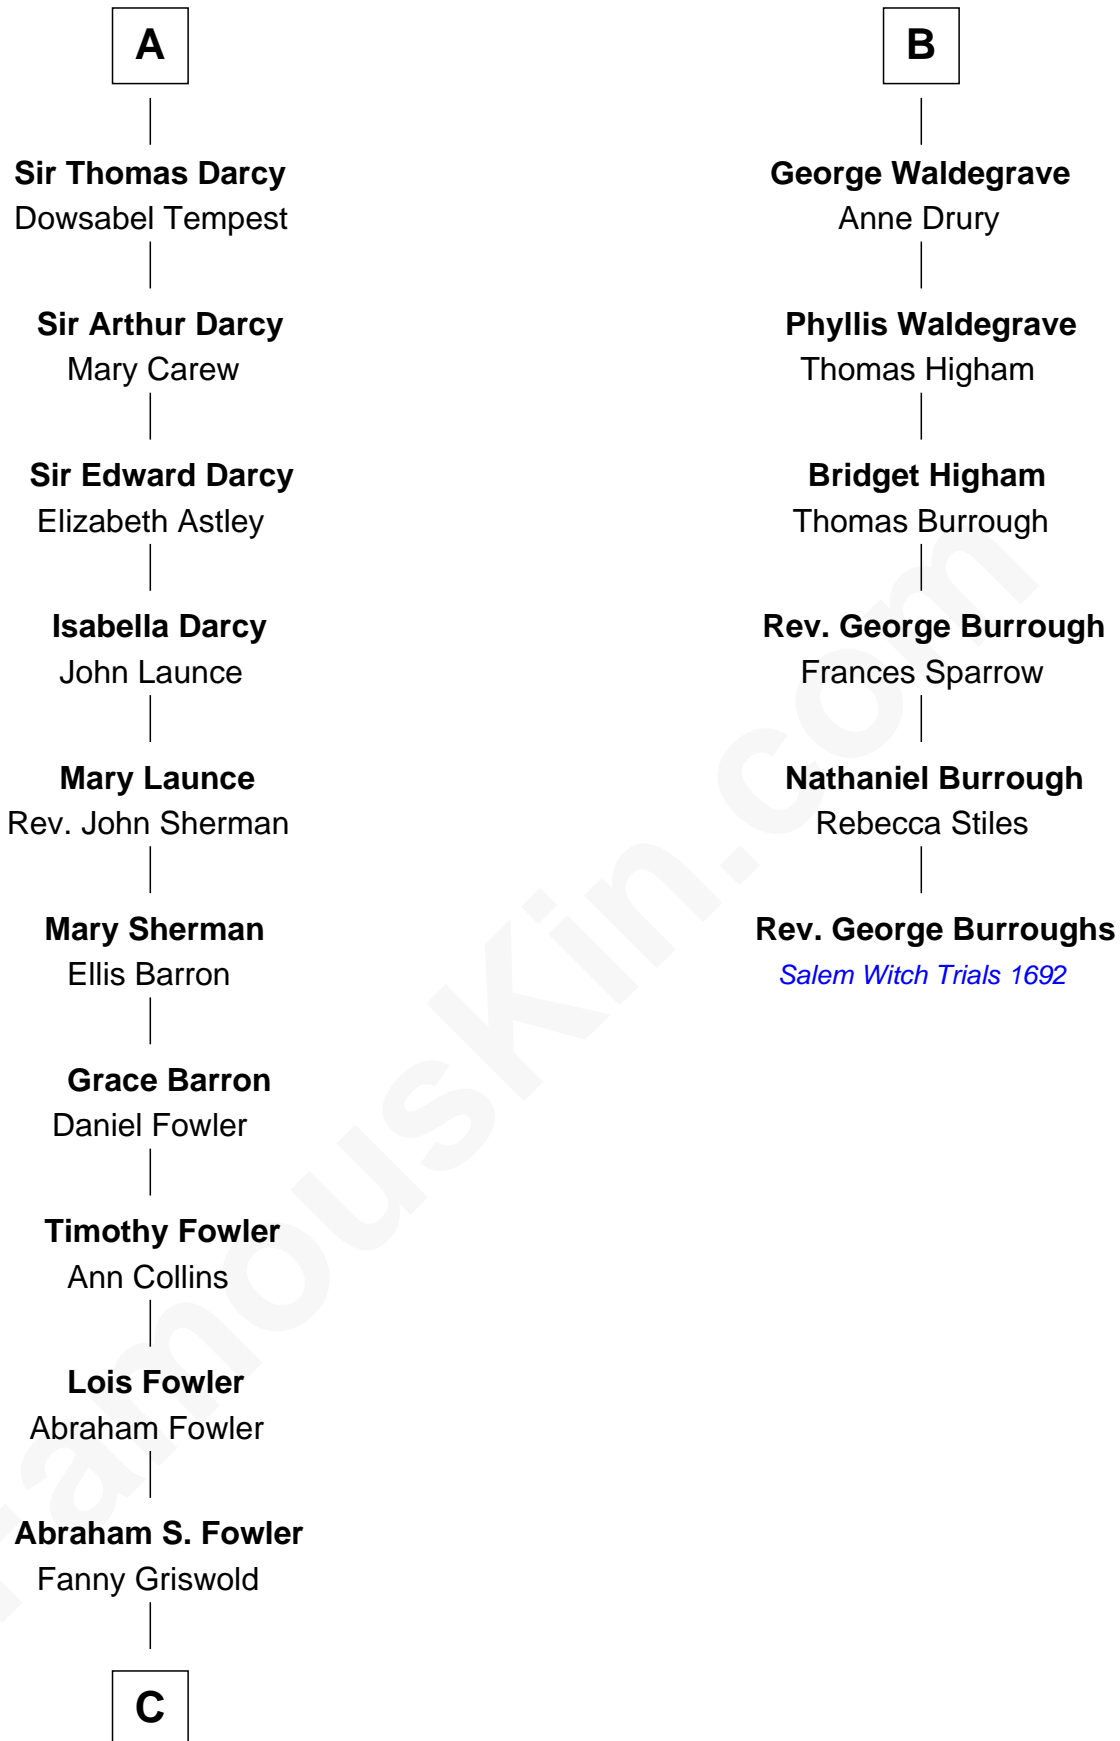

FamousKin.com

Relationship Chart of

Bill Weld

68th Governor of Massachusetts

12th cousin 9 times removed of

Rev. George Burroughs

Executed for Witchcraft, Salem 1692

C

Fanny Griswold Fowler
George Medad Bartholomew

Fanny Elizabeth Bartholomew
Dr. Francis Minot Weld

Francis Minot Weld
Margaret Low White

David Weld
Mary Blake Nichols

Bill Weld
68th Governor of Massachusetts