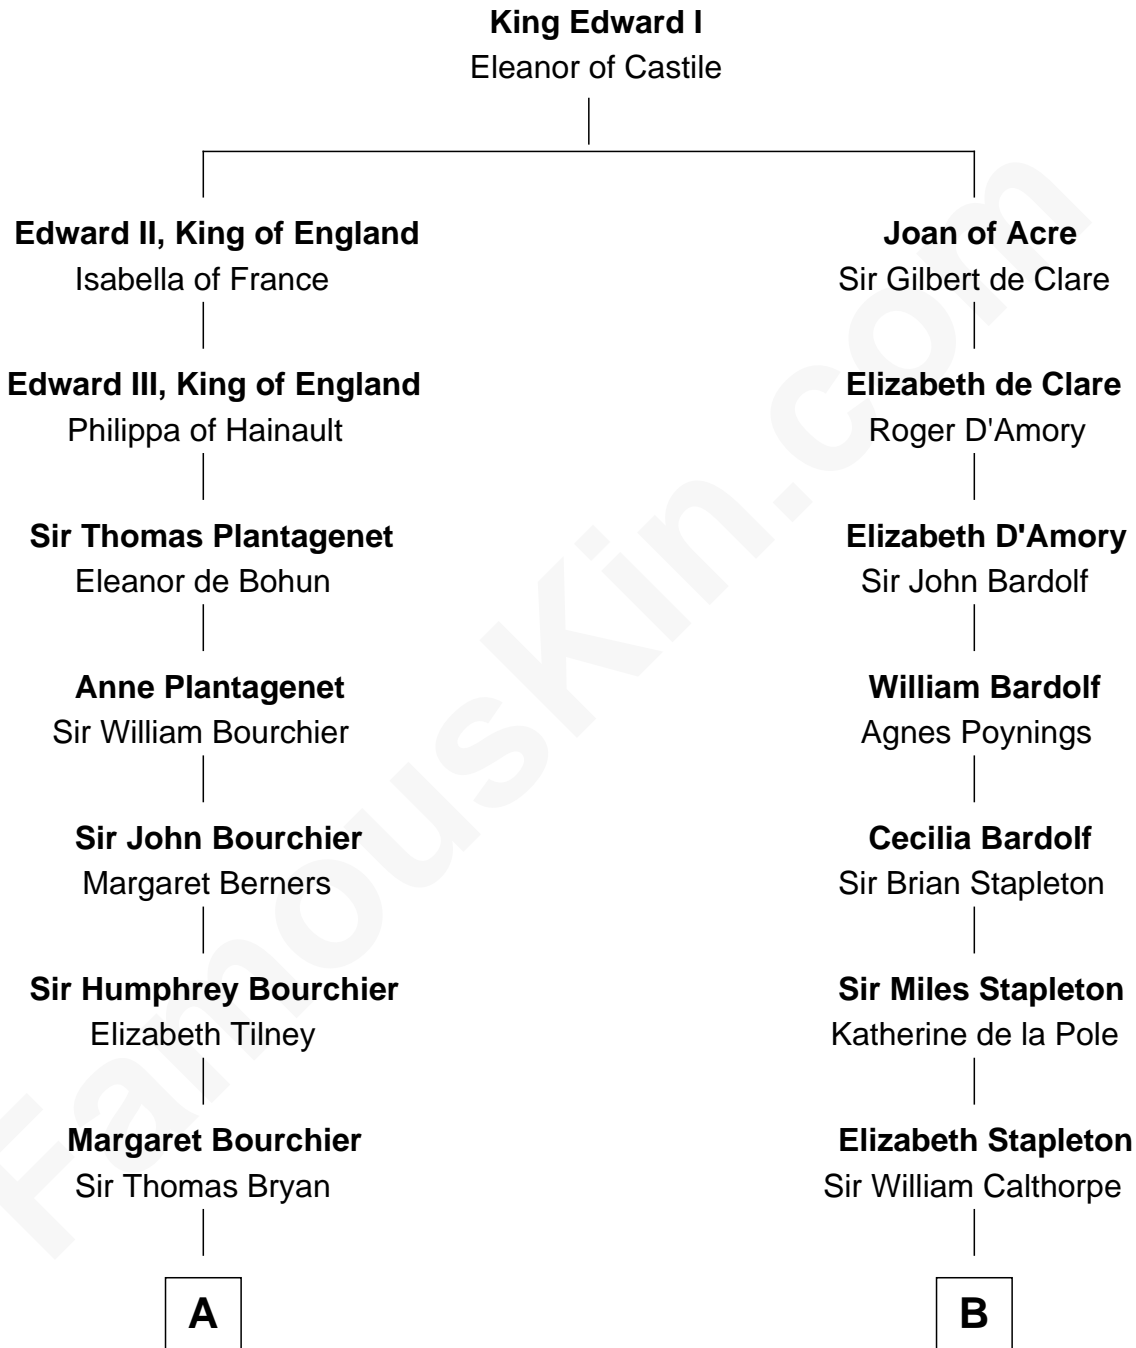

## Relationship Chart of

### Bill Weld

68th Governor of Massachusetts

13th cousin 8 times removed of

**Rev. George Burroughs**

Executed for Witchcraft, Salem 1692

**C**

**Fanny Griswold Fowler**  
George Medad Bartholomew

**Fanny Elizabeth Bartholomew**  
Dr. Francis Minot Weld