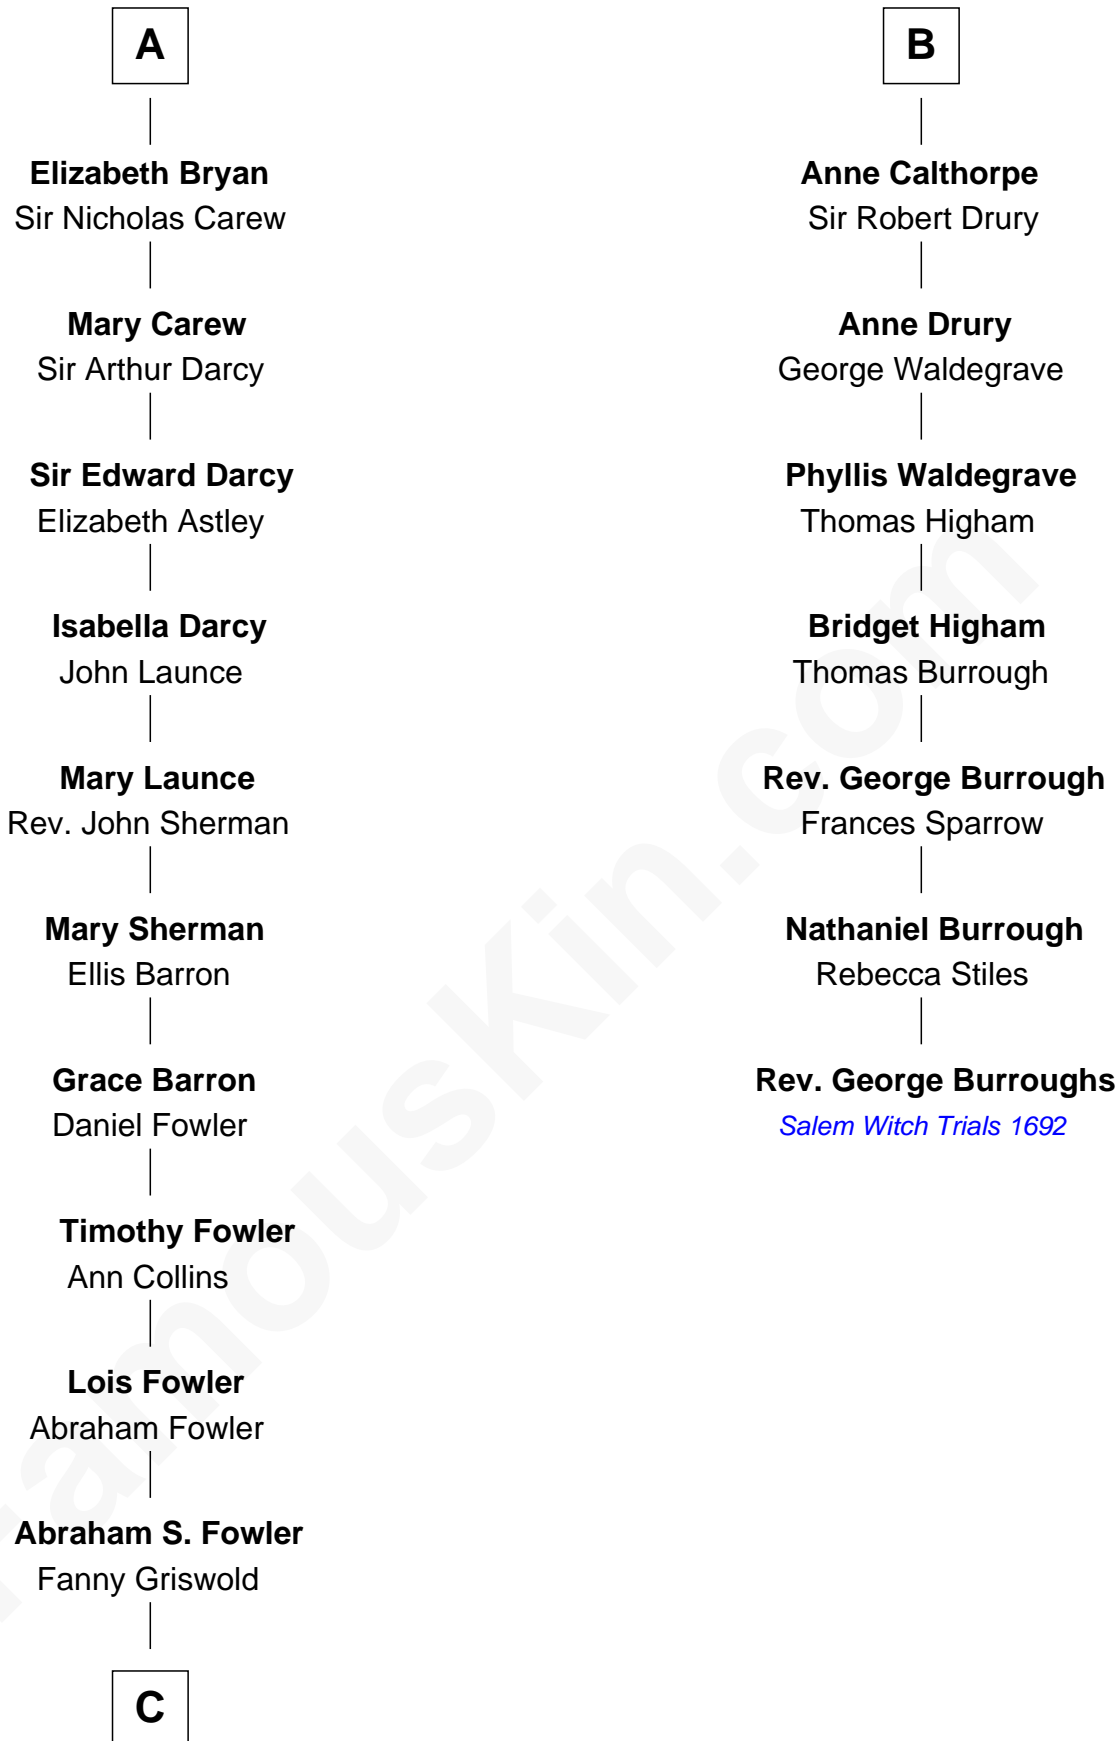

## Relationship Chart of

### Bill Weld

68th Governor of Massachusetts

13th cousin 8 times removed of

**Rev. George Burroughs**

Executed for Witchcraft, Salem 1692

**C**

**Fanny Griswold Fowler**  
George Medad Bartholomew

**Fanny Elizabeth Bartholomew**  
Dr. Francis Minot Weld

**Francis Minot Weld**  
Margaret Low White

**David Weld**  
Mary Blake Nichols

**Bill Weld**  
*68th Governor of Massachusetts*

FamousKin.com