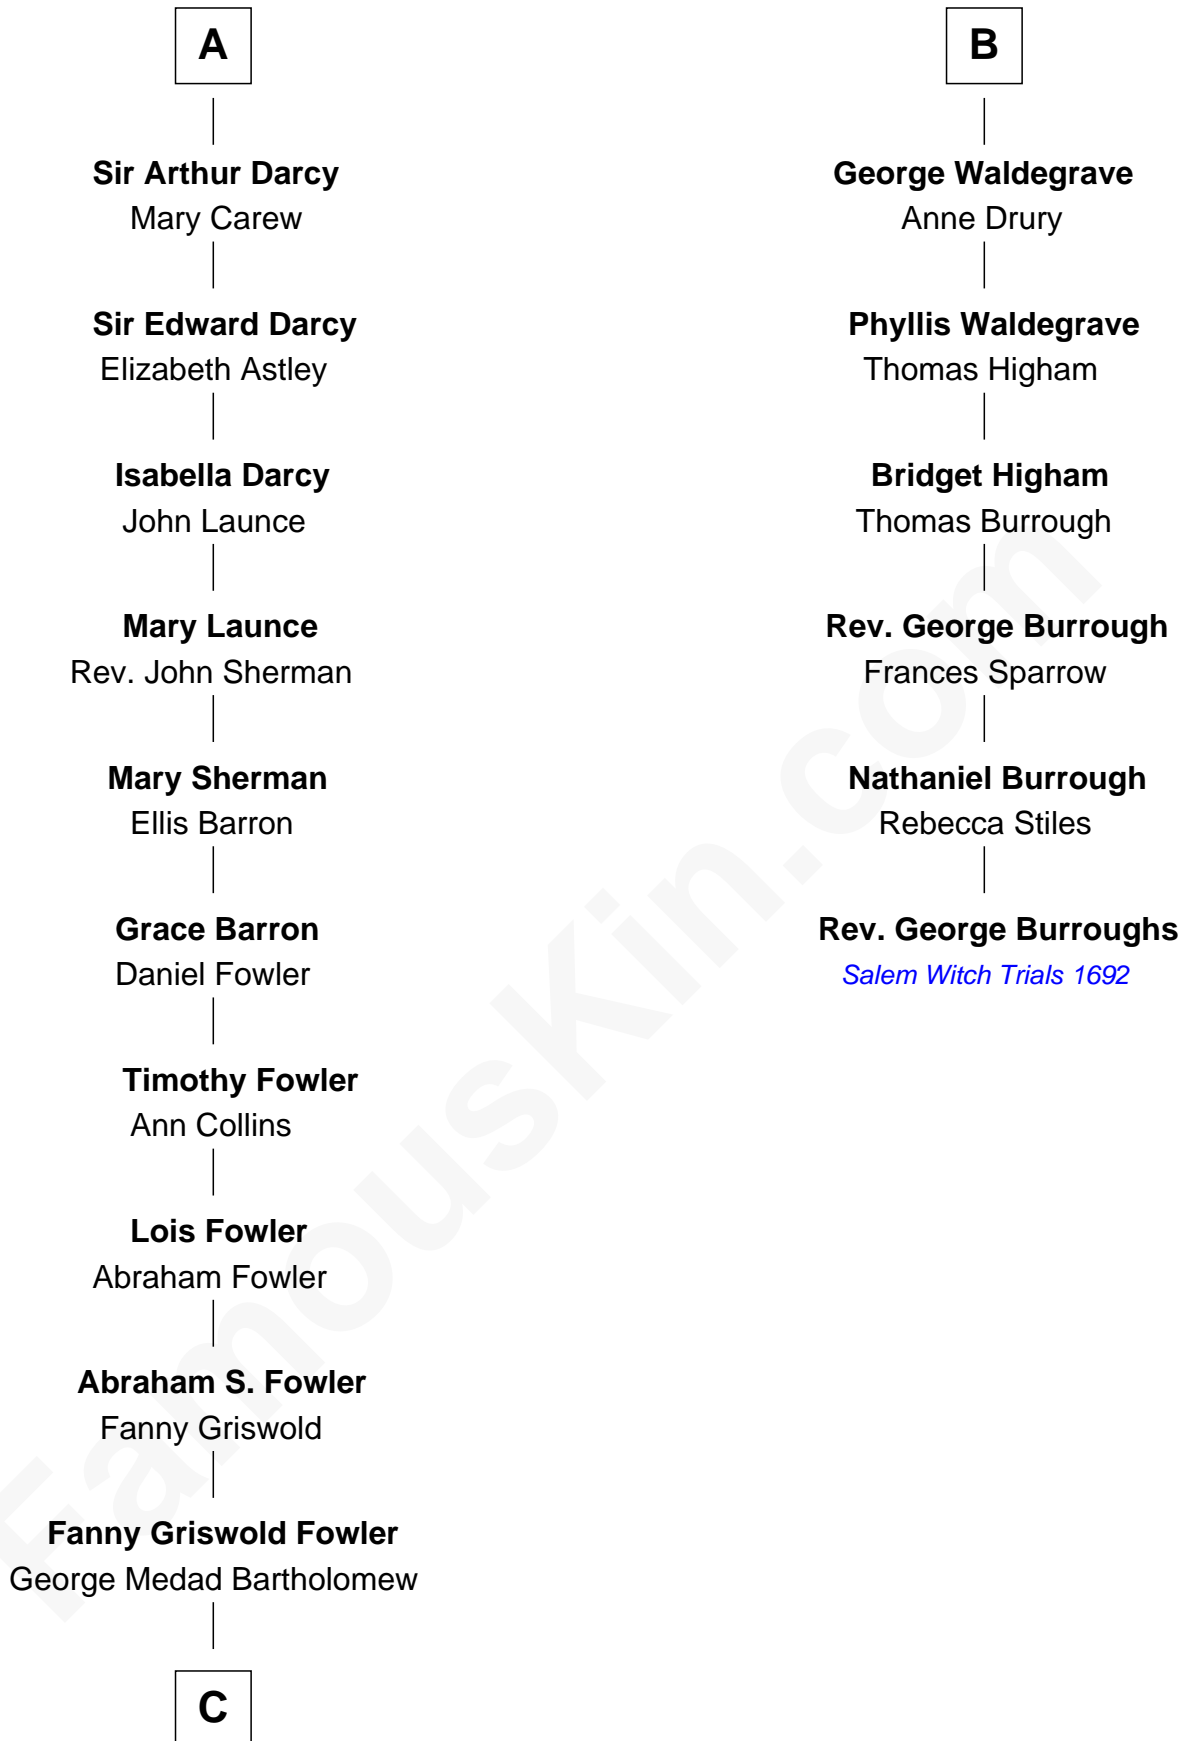

FamousKin.com

Relationship Chart of

Bill Weld

68th Governor of Massachusetts

12th cousin 8 times removed of

Rev. George Burroughs

Executed for Witchcraft, Salem 1692

C

Fanny Elizabeth Bartholomew

Dr. Francis Minot Weld

Francis Minot Weld

Margaret Low White

David Weld

Mary Blake Nichols

Bill Weld

68th Governor of Massachusetts