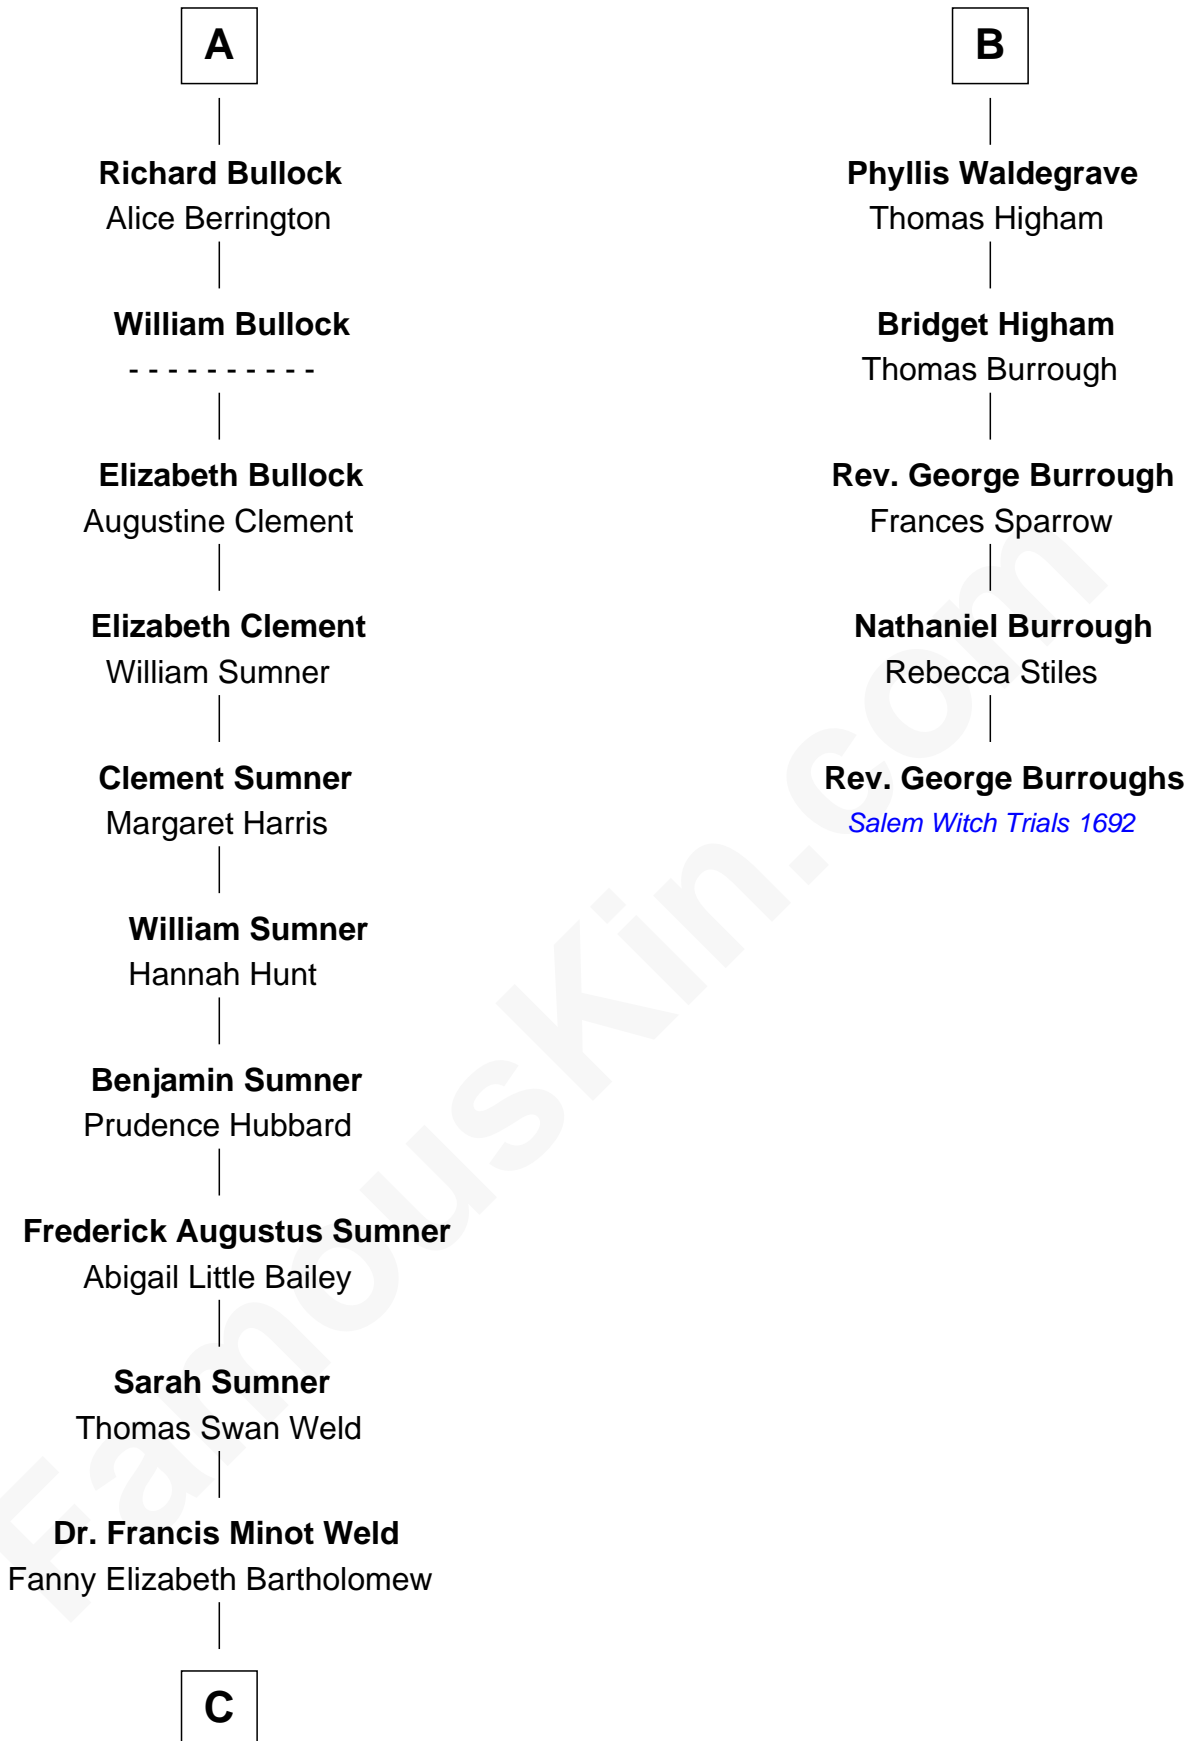

## Relationship Chart of

### Bill Weld

68th Governor of Massachusetts

11th cousin 8 times removed of

**Rev. George Burroughs**

Executed for Witchcraft, Salem 1692

**C**

—  
**Francis Minot Weld**  
Margaret Low White

—  
**David Weld**  
Mary Blake Nichols

—  
**Bill Weld**  
*68th Governor of Massachusetts*

FamousKin.com