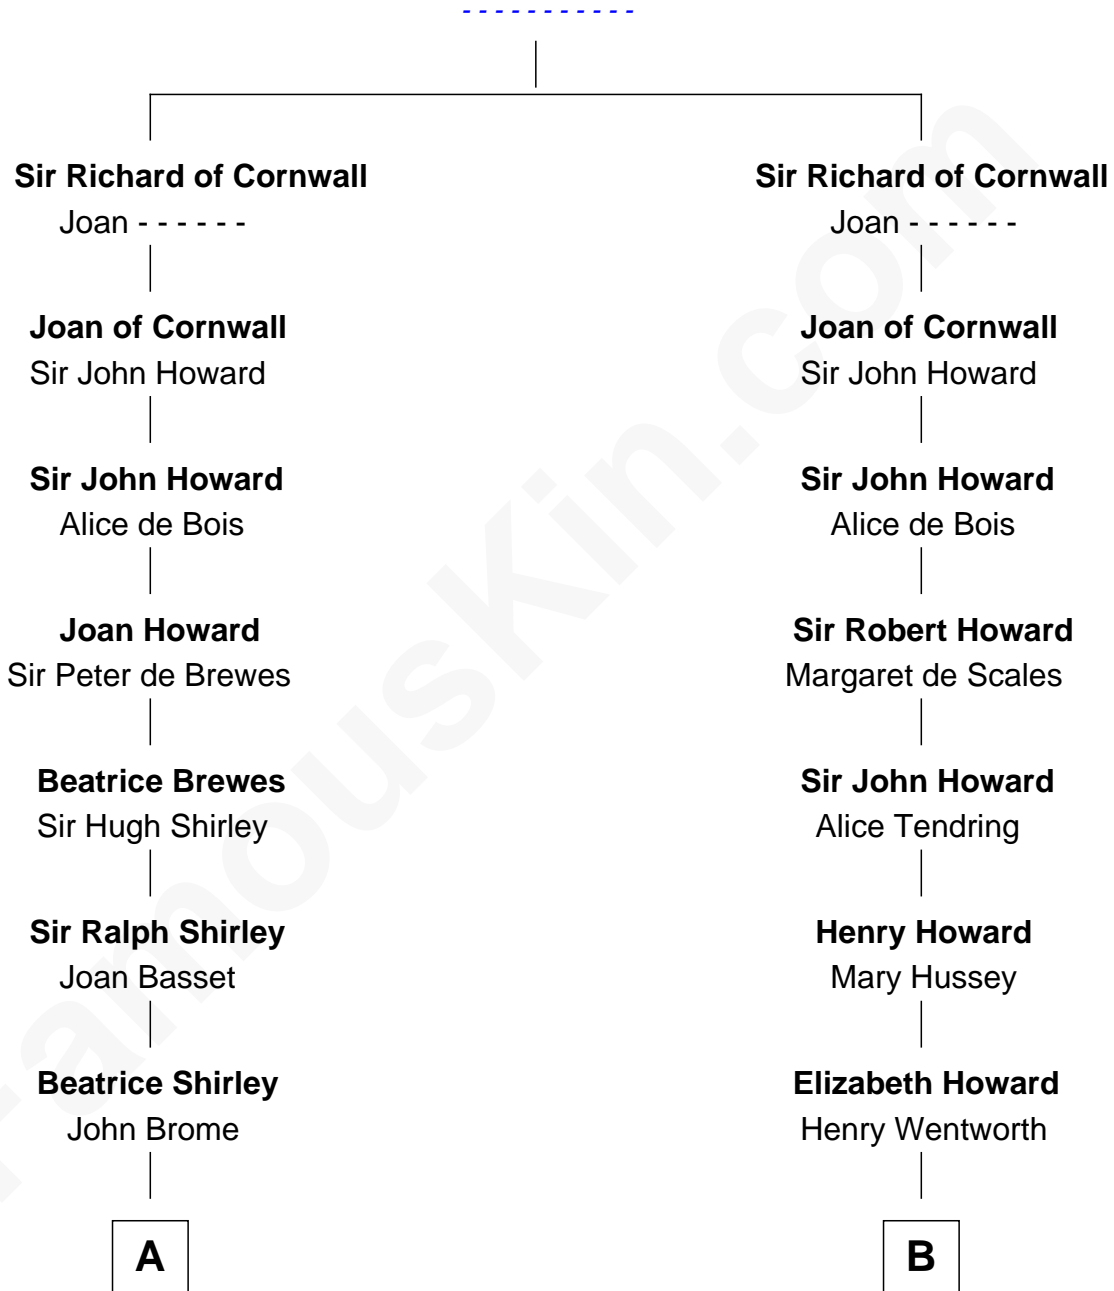

FamousKin.com

Relationship Chart of

Bill Weld

68th Governor of Massachusetts

13th cousin 8 times removed of

Rev. George Burroughs

Executed for Witchcraft, Salem 1692

Richard Plantagenet

C

Thomas Swan Weld

Sarah Sumner

Dr. Francis Minot Weld

Fanny Elizabeth Bartholomew

Francis Minot Weld

Margaret Low White

David Weld

Mary Blake Nichols

Bill Weld

68th Governor of Massachusetts