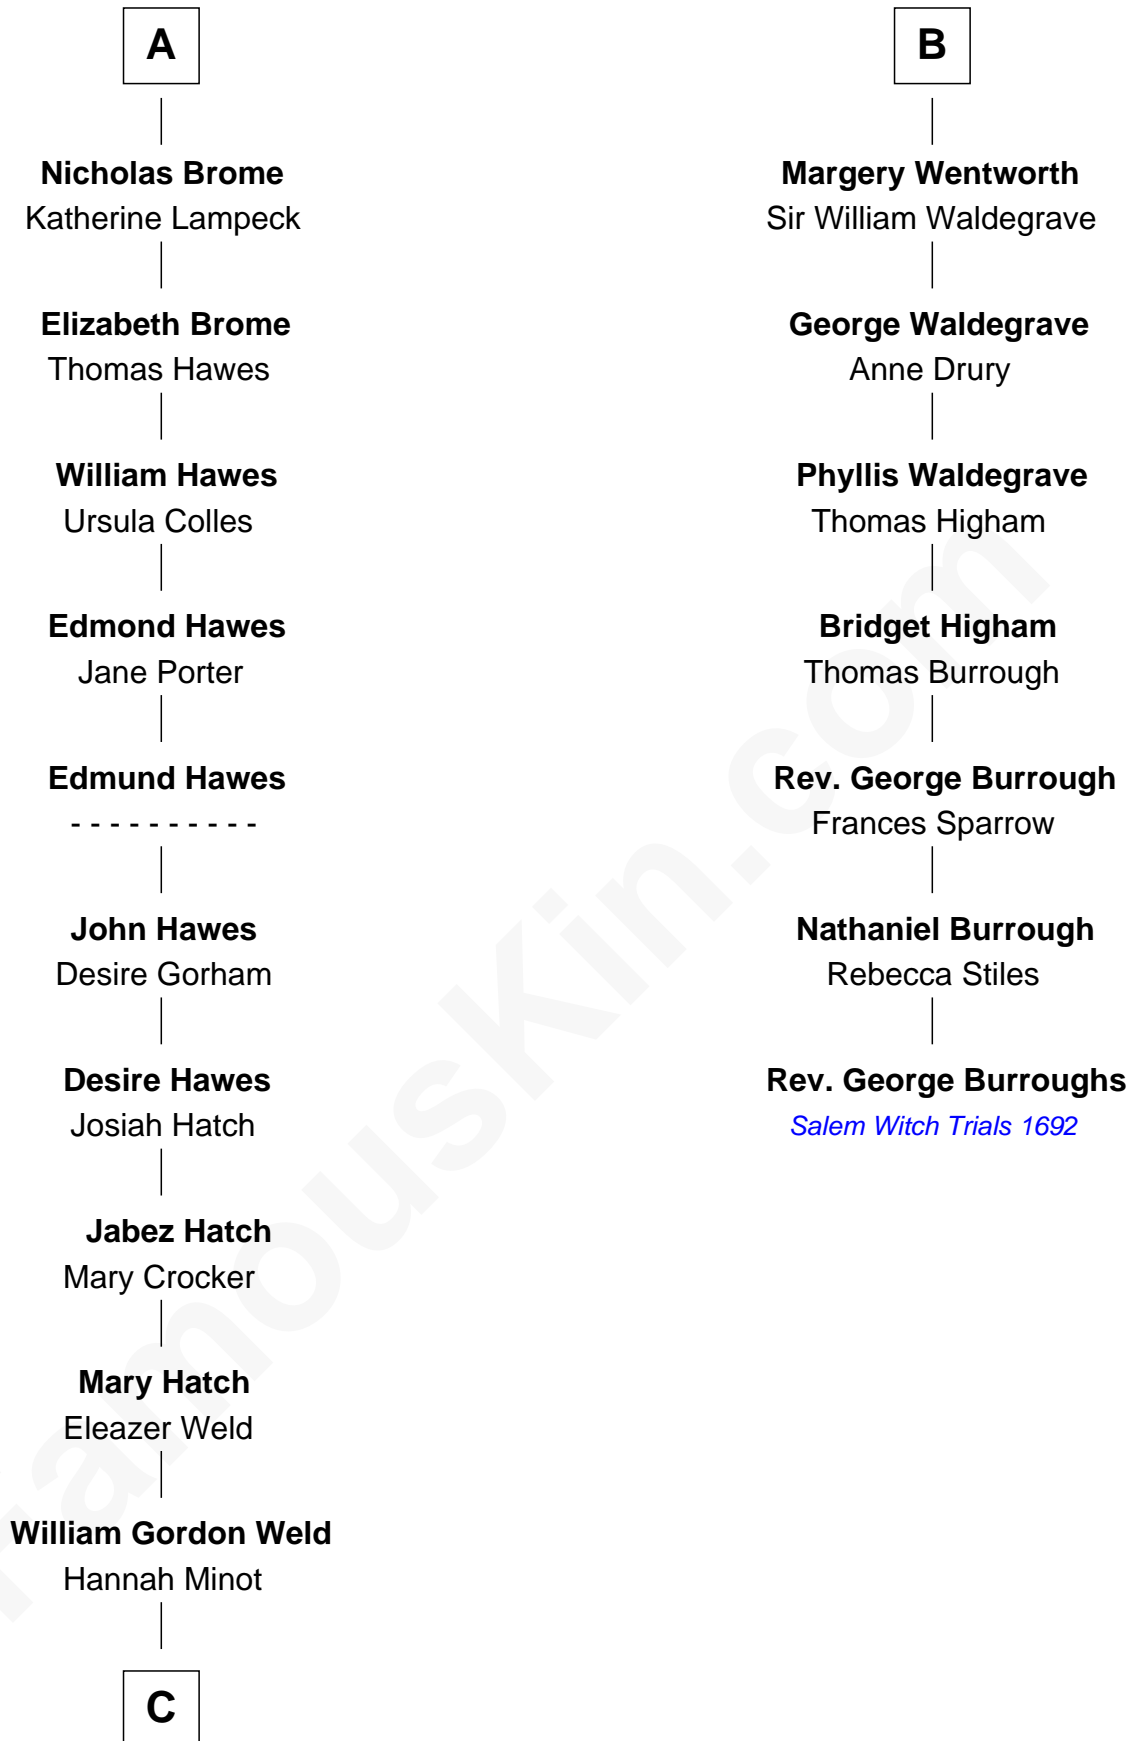

FamousKin.com

Relationship Chart of

Bill Weld

68th Governor of Massachusetts

13th cousin 8 times removed of

Rev. George Burroughs

Executed for Witchcraft, Salem 1692

Richard Plantagenet

C

Thomas Swan Weld

Sarah Sumner

Dr. Francis Minot Weld

Fanny Elizabeth Bartholomew

Francis Minot Weld

Margaret Low White

David Weld

Mary Blake Nichols

Bill Weld

68th Governor of Massachusetts