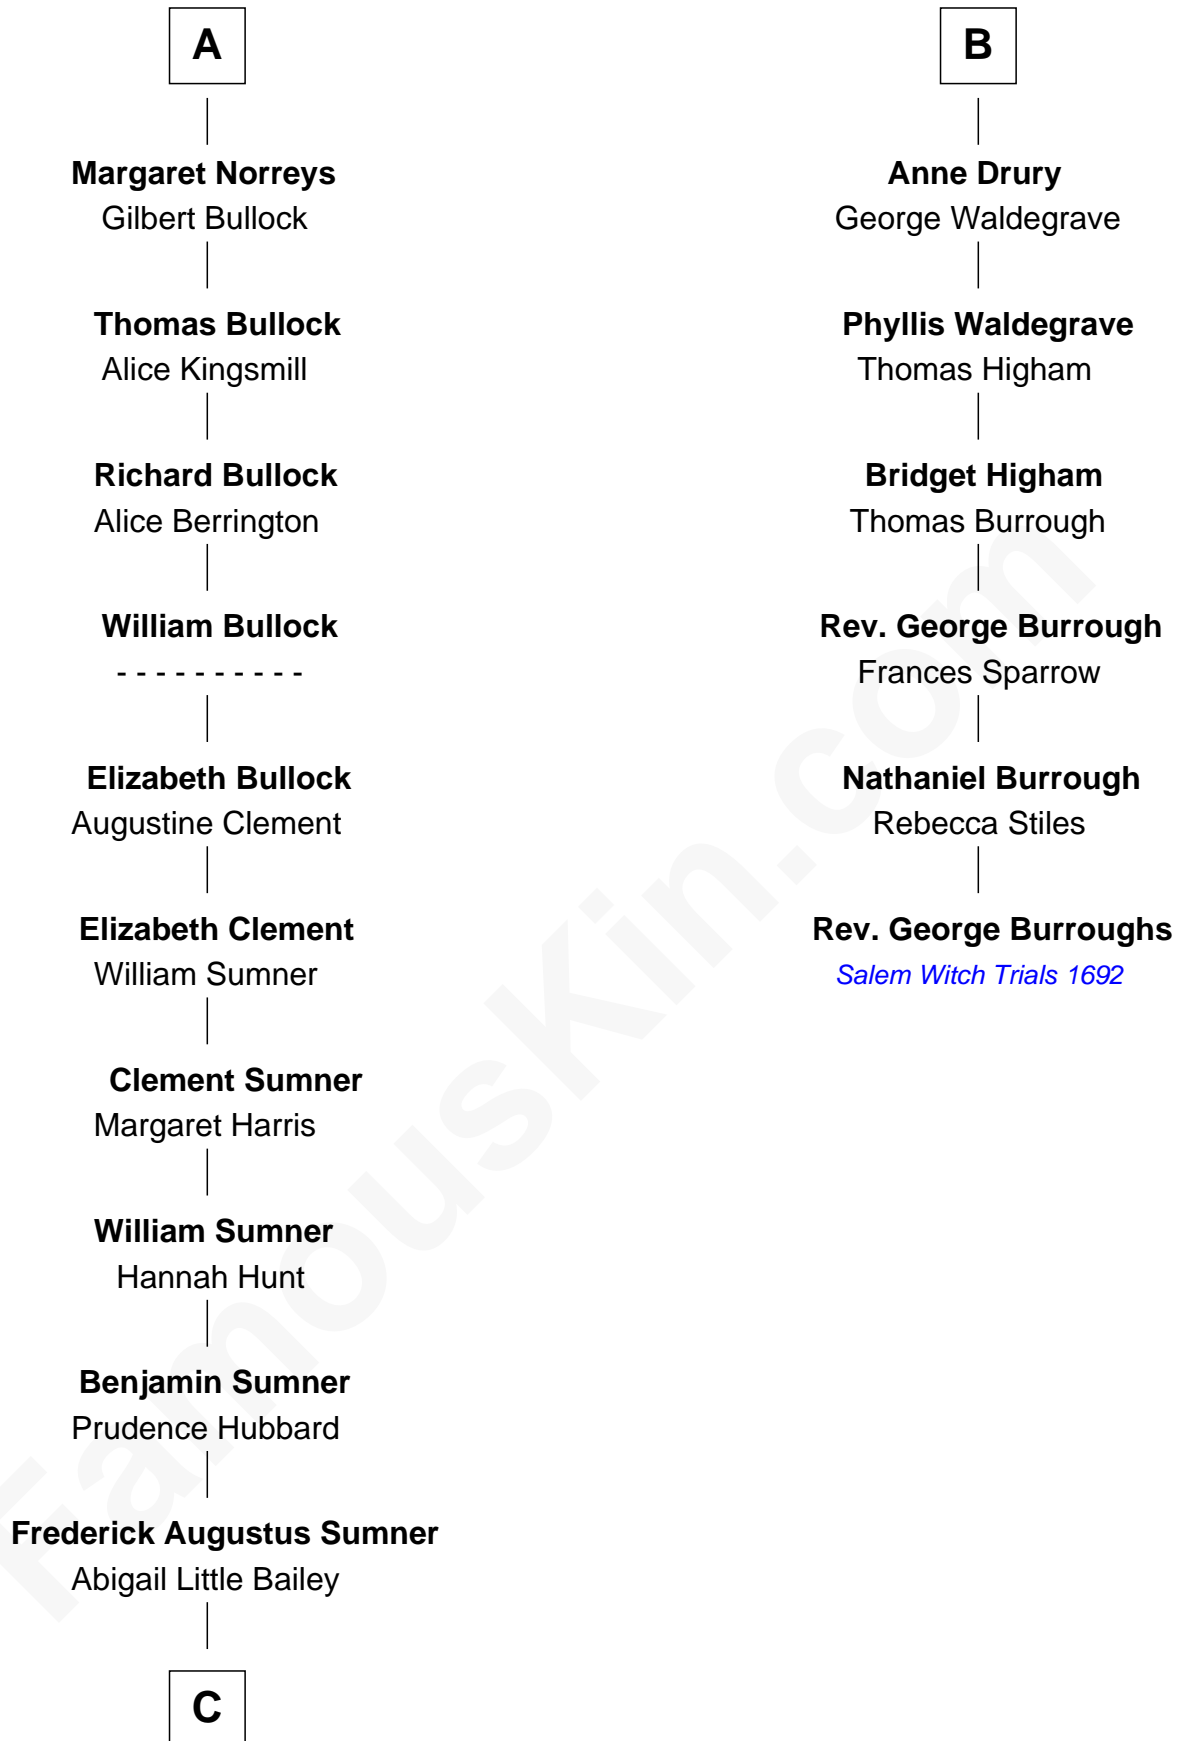

## Relationship Chart of

### Bill Weld

68th Governor of Massachusetts

12th cousin 9 times removed of

**Rev. George Burroughs**

Executed for Witchcraft, Salem 1692

**Sir Gilbert de Clare**

Joan of Acre

**C**

**Sarah Sumner**  
Thomas Swan Weld

**Dr. Francis Minot Weld**  
Fanny Elizabeth Bartholomew

**Francis Minot Weld**  
Margaret Low White

**David Weld**  
Mary Blake Nichols

**Bill Weld**  
*68th Governor of Massachusetts*