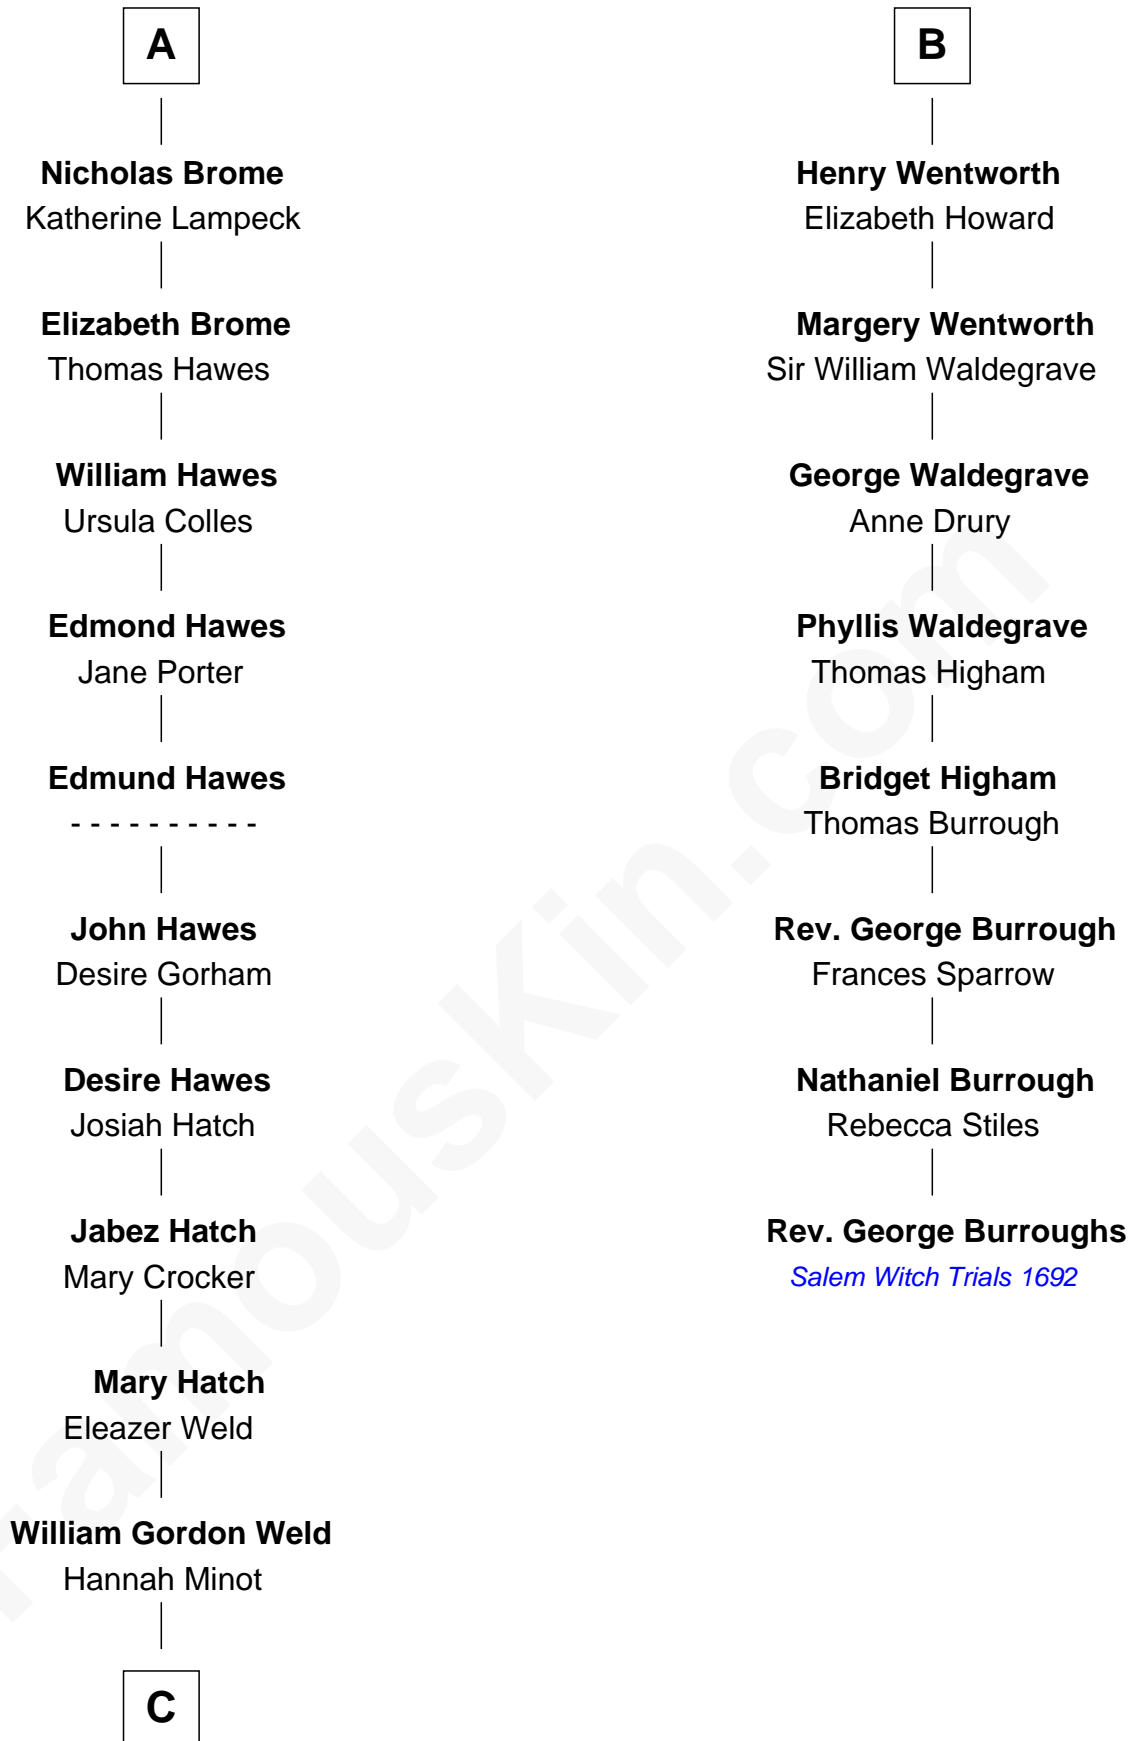

FamousKin.com

Relationship Chart of

Bill Weld

68th Governor of Massachusetts

14th cousin 7 times removed of

Rev. George Burroughs

Executed for Witchcraft, Salem 1692

C

Thomas Swan Weld

Sarah Sumner

Dr. Francis Minot Weld

Fanny Elizabeth Bartholomew

Francis Minot Weld

Margaret Low White

David Weld

Mary Blake Nichols