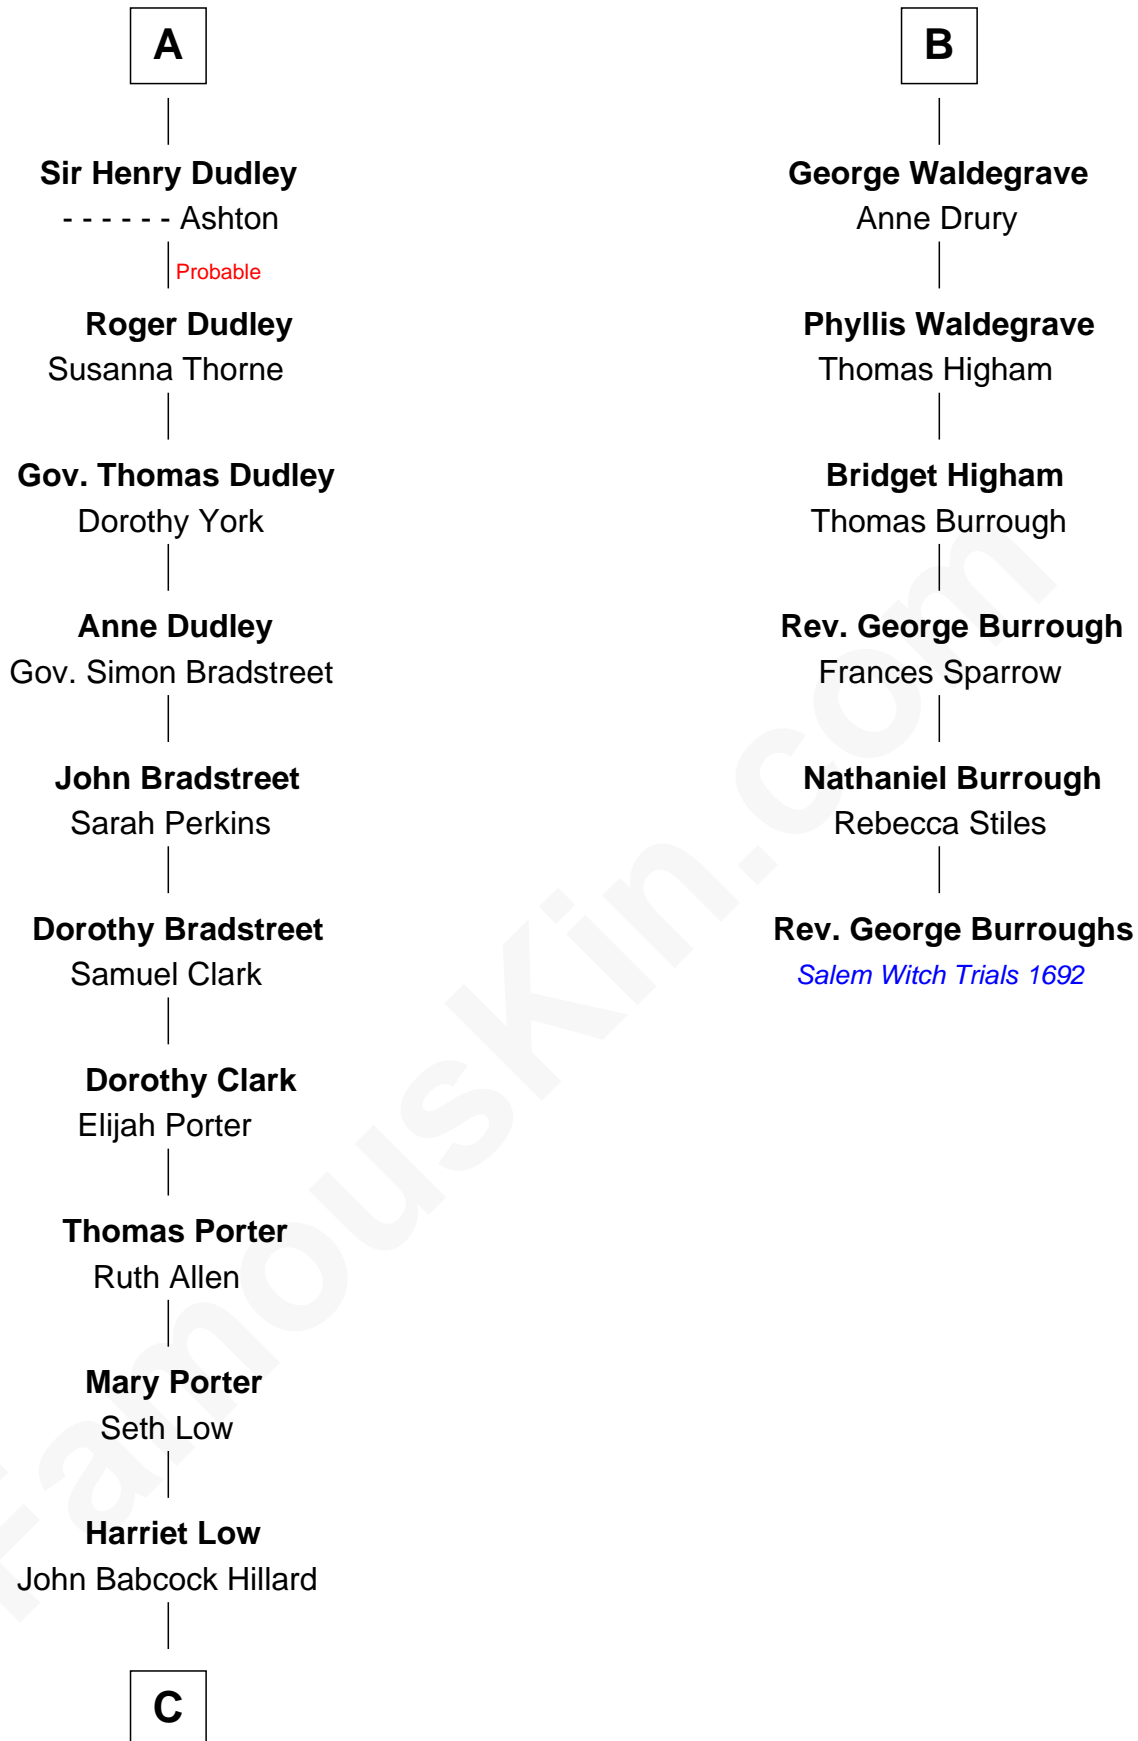

FamousKin.com

Relationship Chart of

Bill Weld

68th Governor of Massachusetts

12th cousin 8 times removed of

Rev. George Burroughs

Executed for Witchcraft, Salem 1692

C

—
Harriet Hillard
William Augustus White

—
Margaret Low White
Francis Minot Weld

—
David Weld
Mary Blake Nichols

—
Bill Weld
68th Governor of Massachusetts