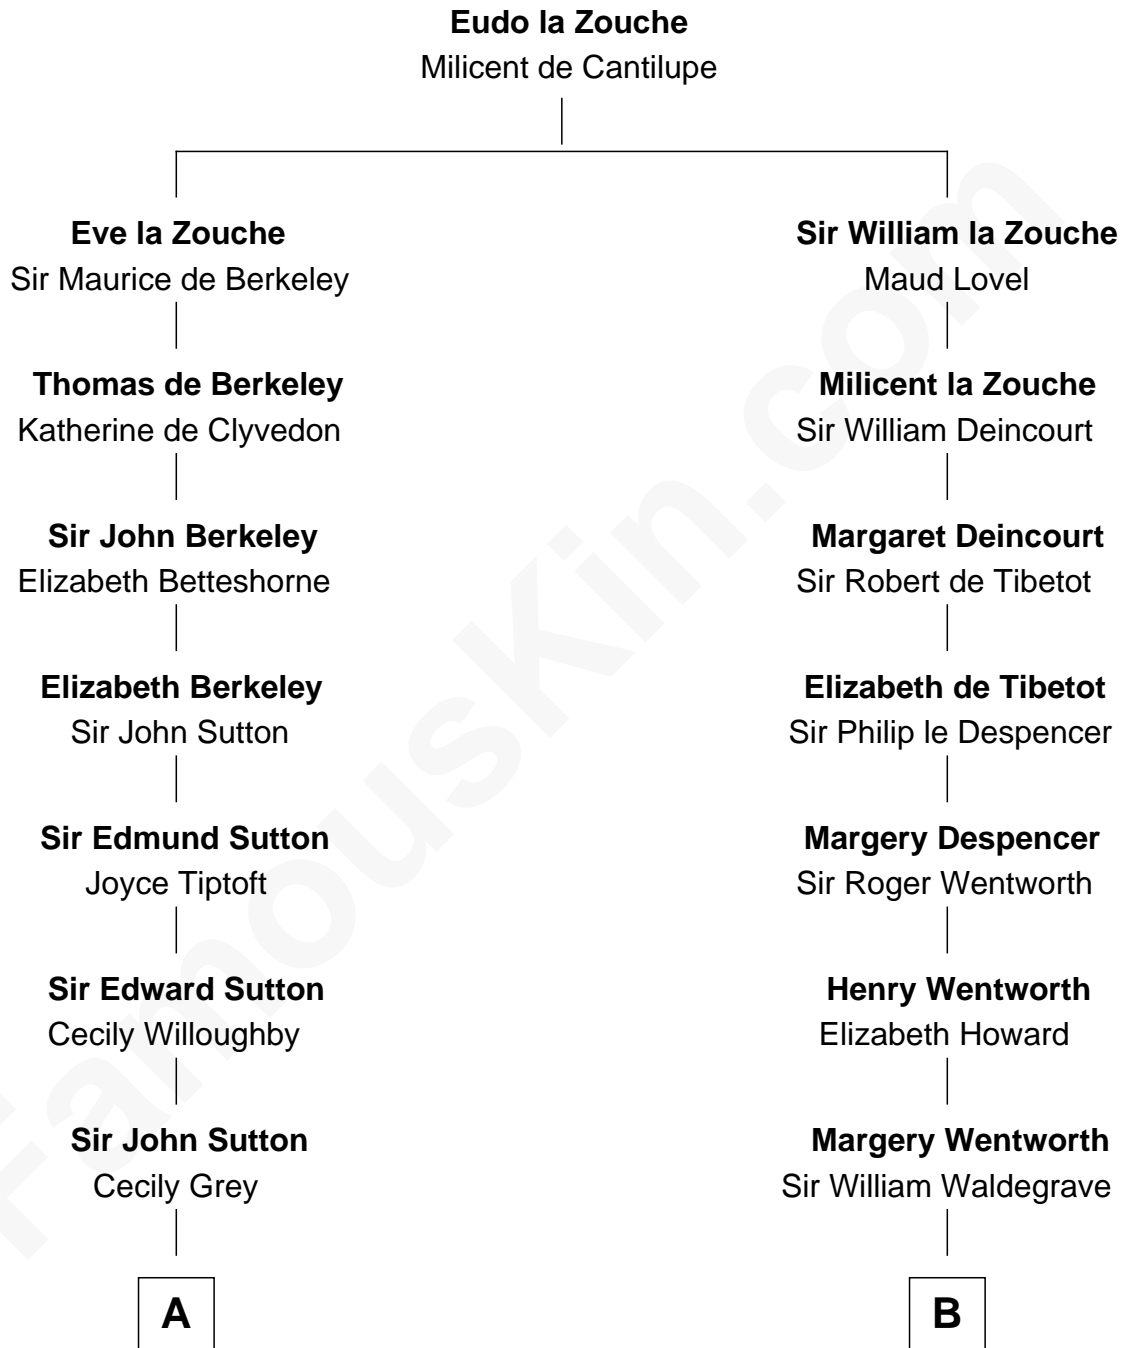

FamousKin.com

Relationship Chart of

Bill Weld

68th Governor of Massachusetts

12th cousin 8 times removed of

Rev. George Burroughs

Executed for Witchcraft, Salem 1692

C

—
Harriet Hillard
William Augustus White

—
Margaret Low White
Francis Minot Weld

—
David Weld
Mary Blake Nichols

—
Bill Weld
68th Governor of Massachusetts