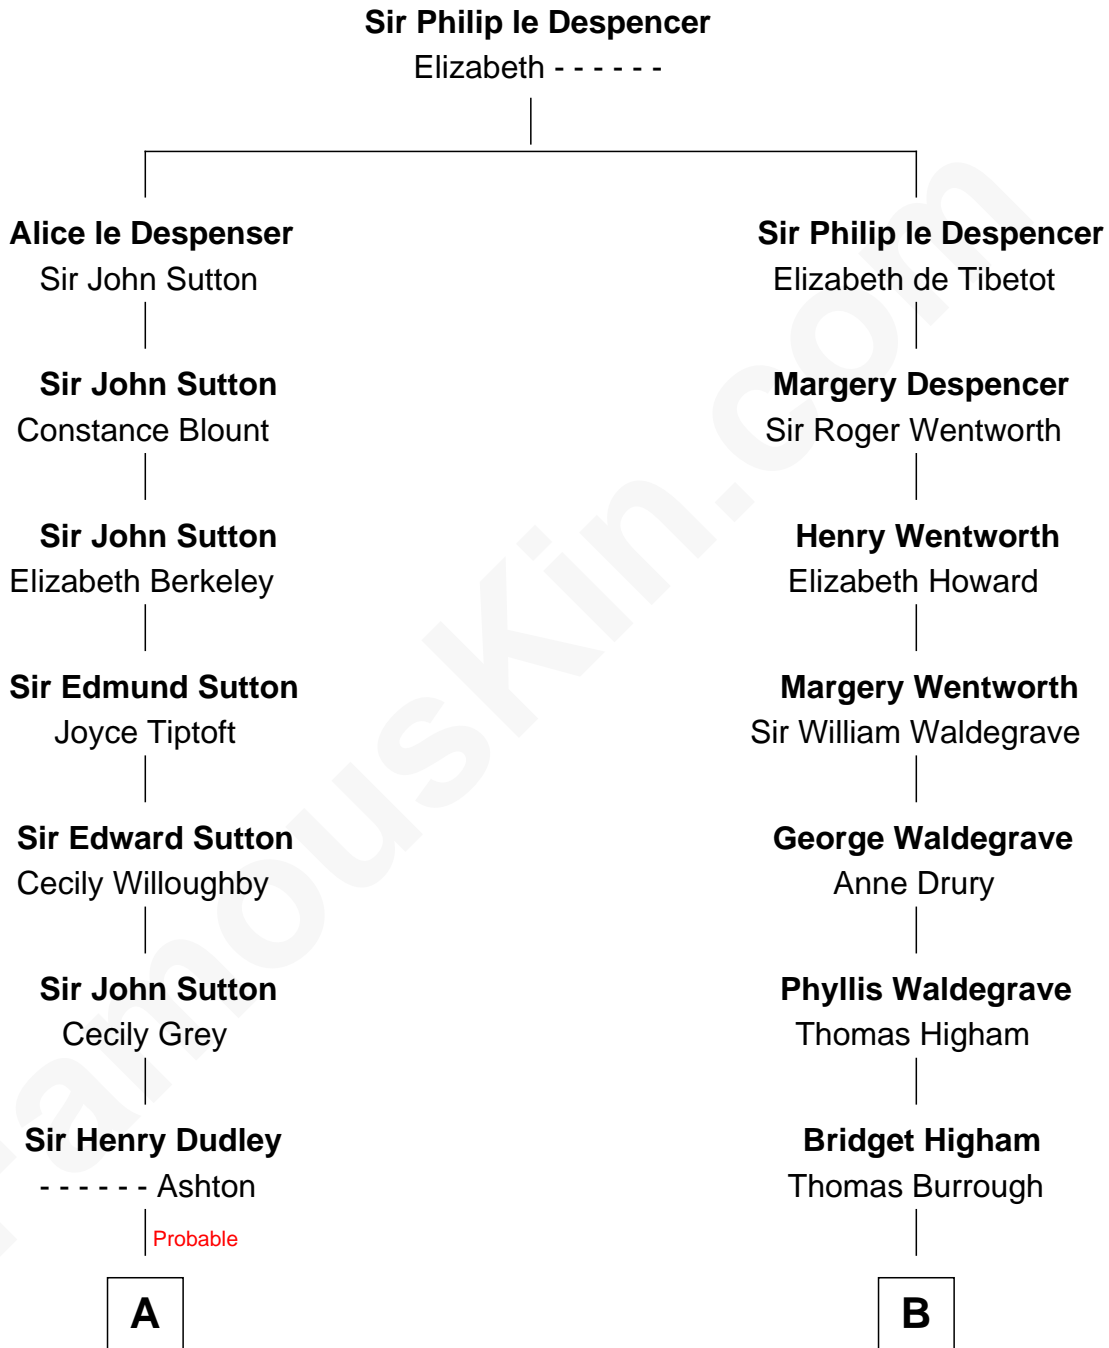

FamousKin.com

Relationship Chart of

Bill Weld

68th Governor of Massachusetts

9th cousin 10 times removed of

Rev. George Burroughs

Executed for Witchcraft, Salem 1692

C

—
Margaret Low White

Francis Minot Weld

—
David Weld

Mary Blake Nichols

—
Bill Weld

68th Governor of Massachusetts

FamousKin.com