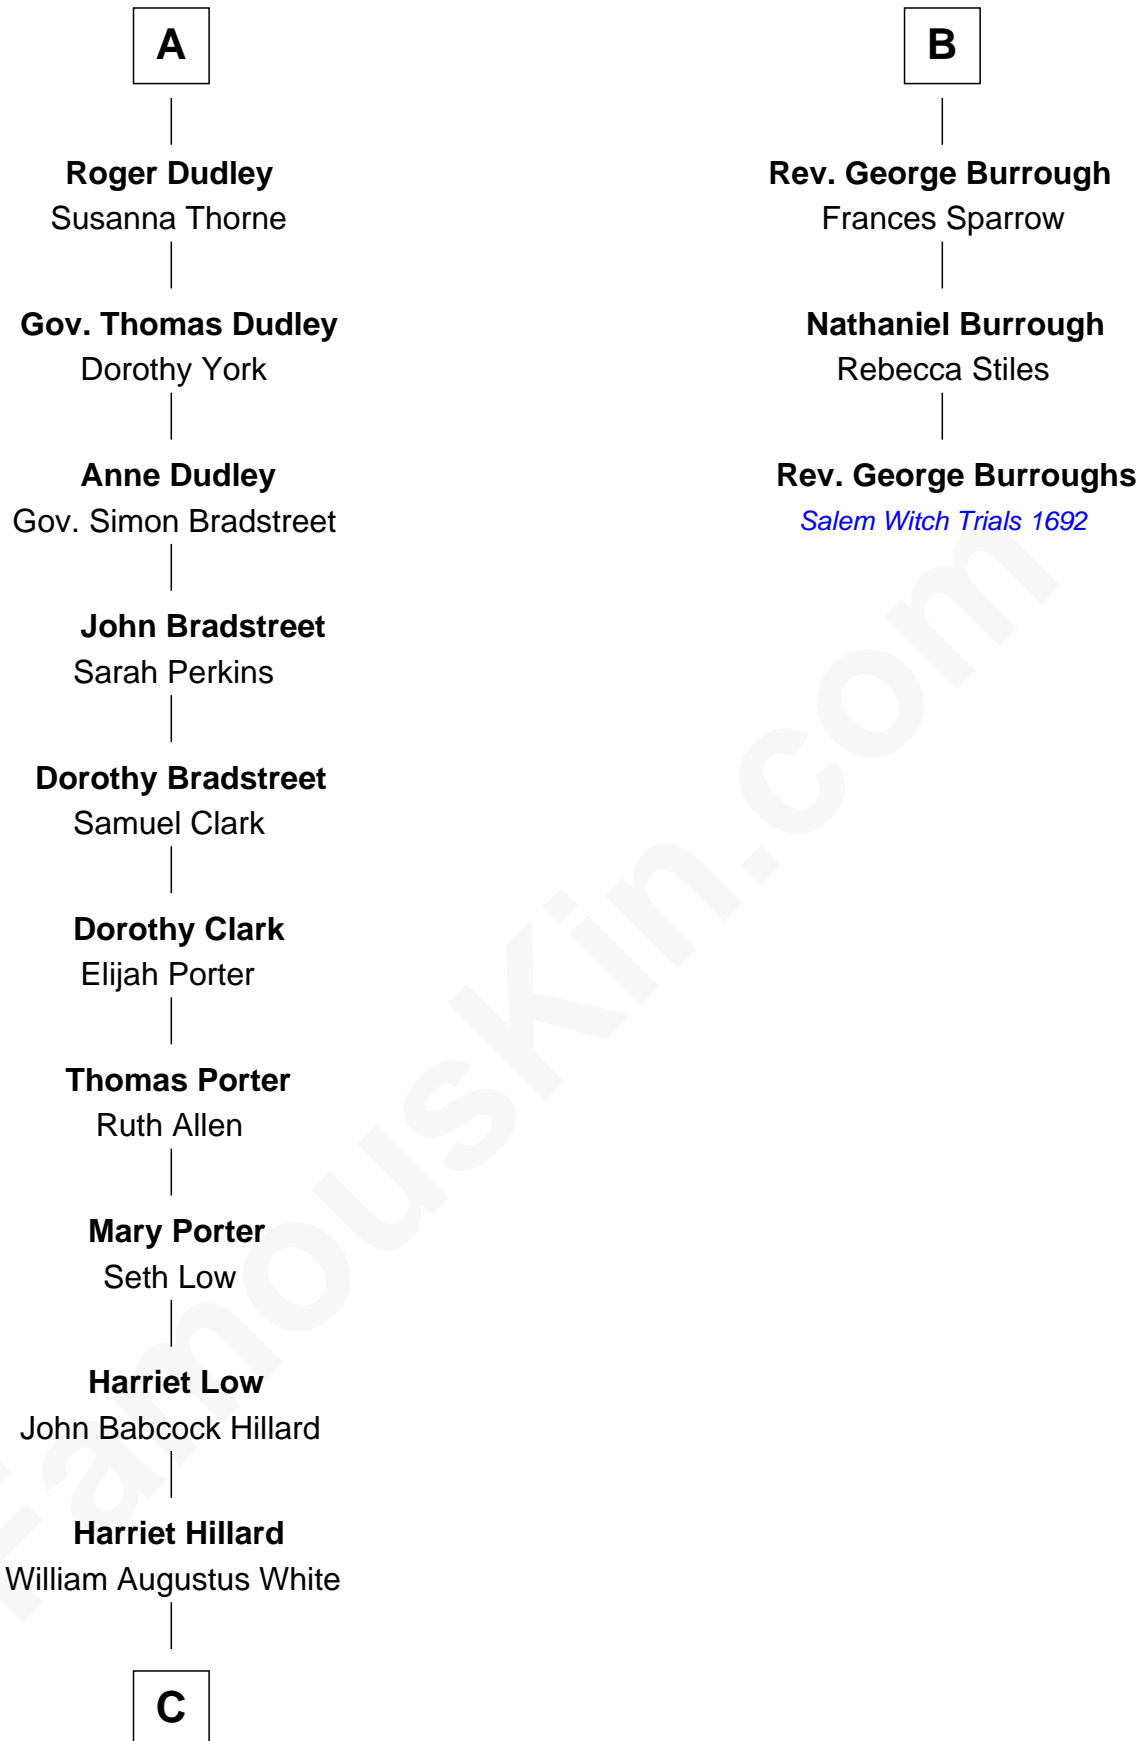

FamousKin.com

Relationship Chart of

Bill Weld

68th Governor of Massachusetts

9th cousin 10 times removed of

Rev. George Burroughs

Executed for Witchcraft, Salem 1692

C

—
Margaret Low White

Francis Minot Weld

—
David Weld

Mary Blake Nichols

—
Bill Weld

68th Governor of Massachusetts

FamousKin.com