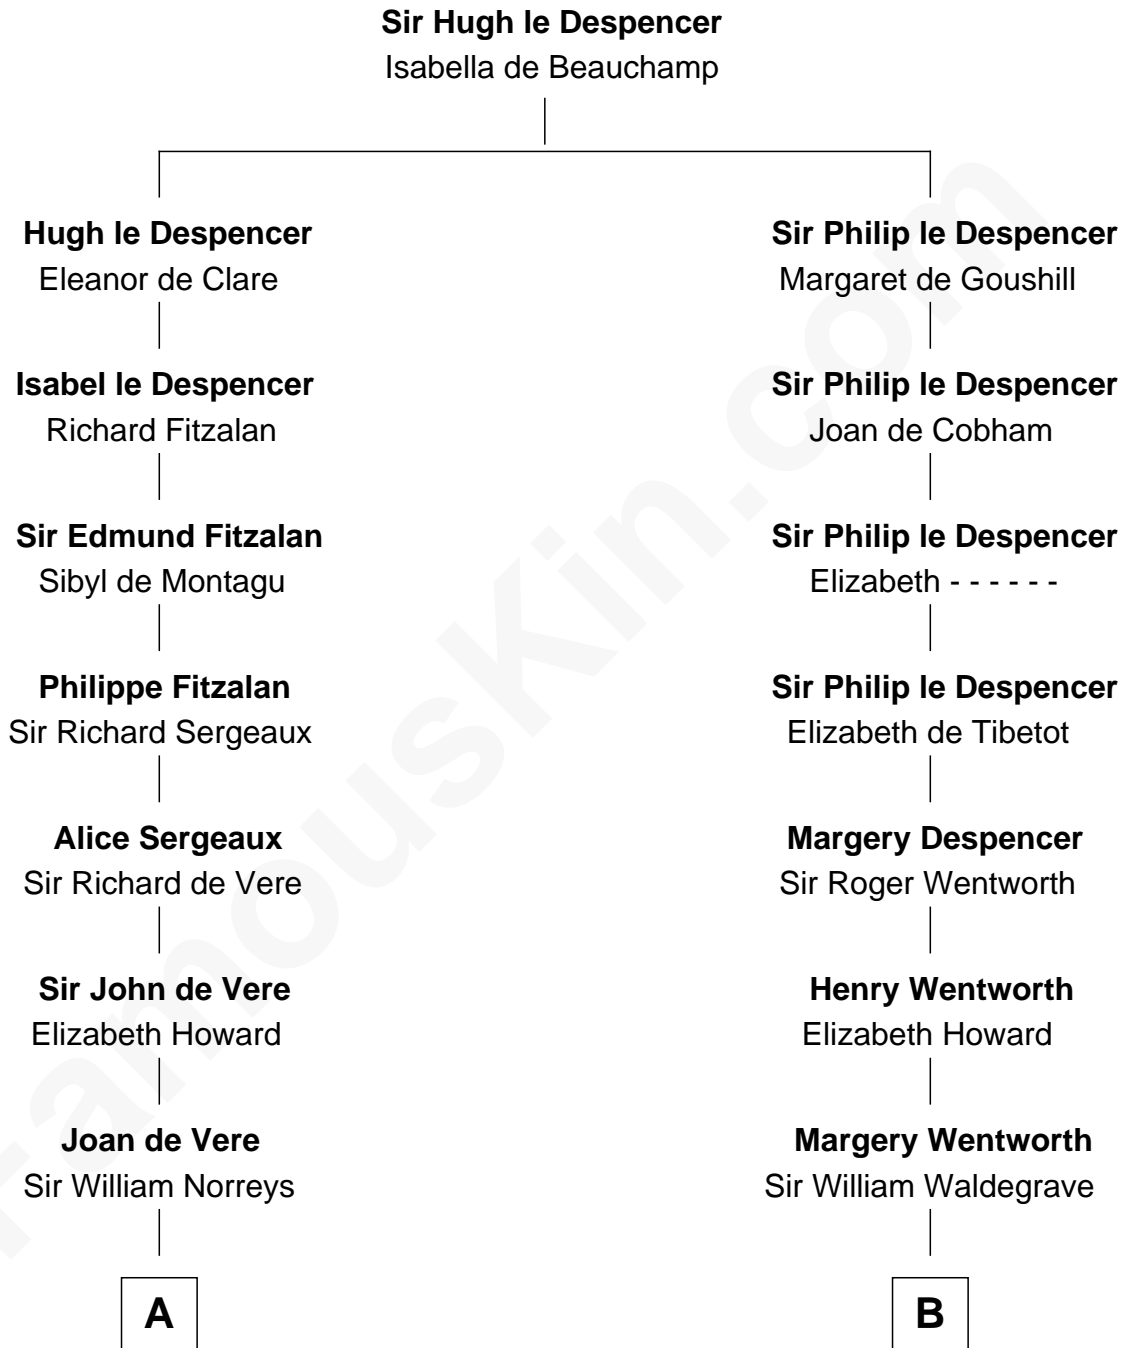

FamousKin.com

Relationship Chart of

Bill Weld

68th Governor of Massachusetts

12th cousin 9 times removed of

Rev. George Burroughs

Executed for Witchcraft, Salem 1692

C

Sarah Sumner
Thomas Swan Weld

Dr. Francis Minot Weld
Fanny Elizabeth Bartholomew

Francis Minot Weld
Margaret Low White

David Weld
Mary Blake Nichols

Bill Weld
68th Governor of Massachusetts