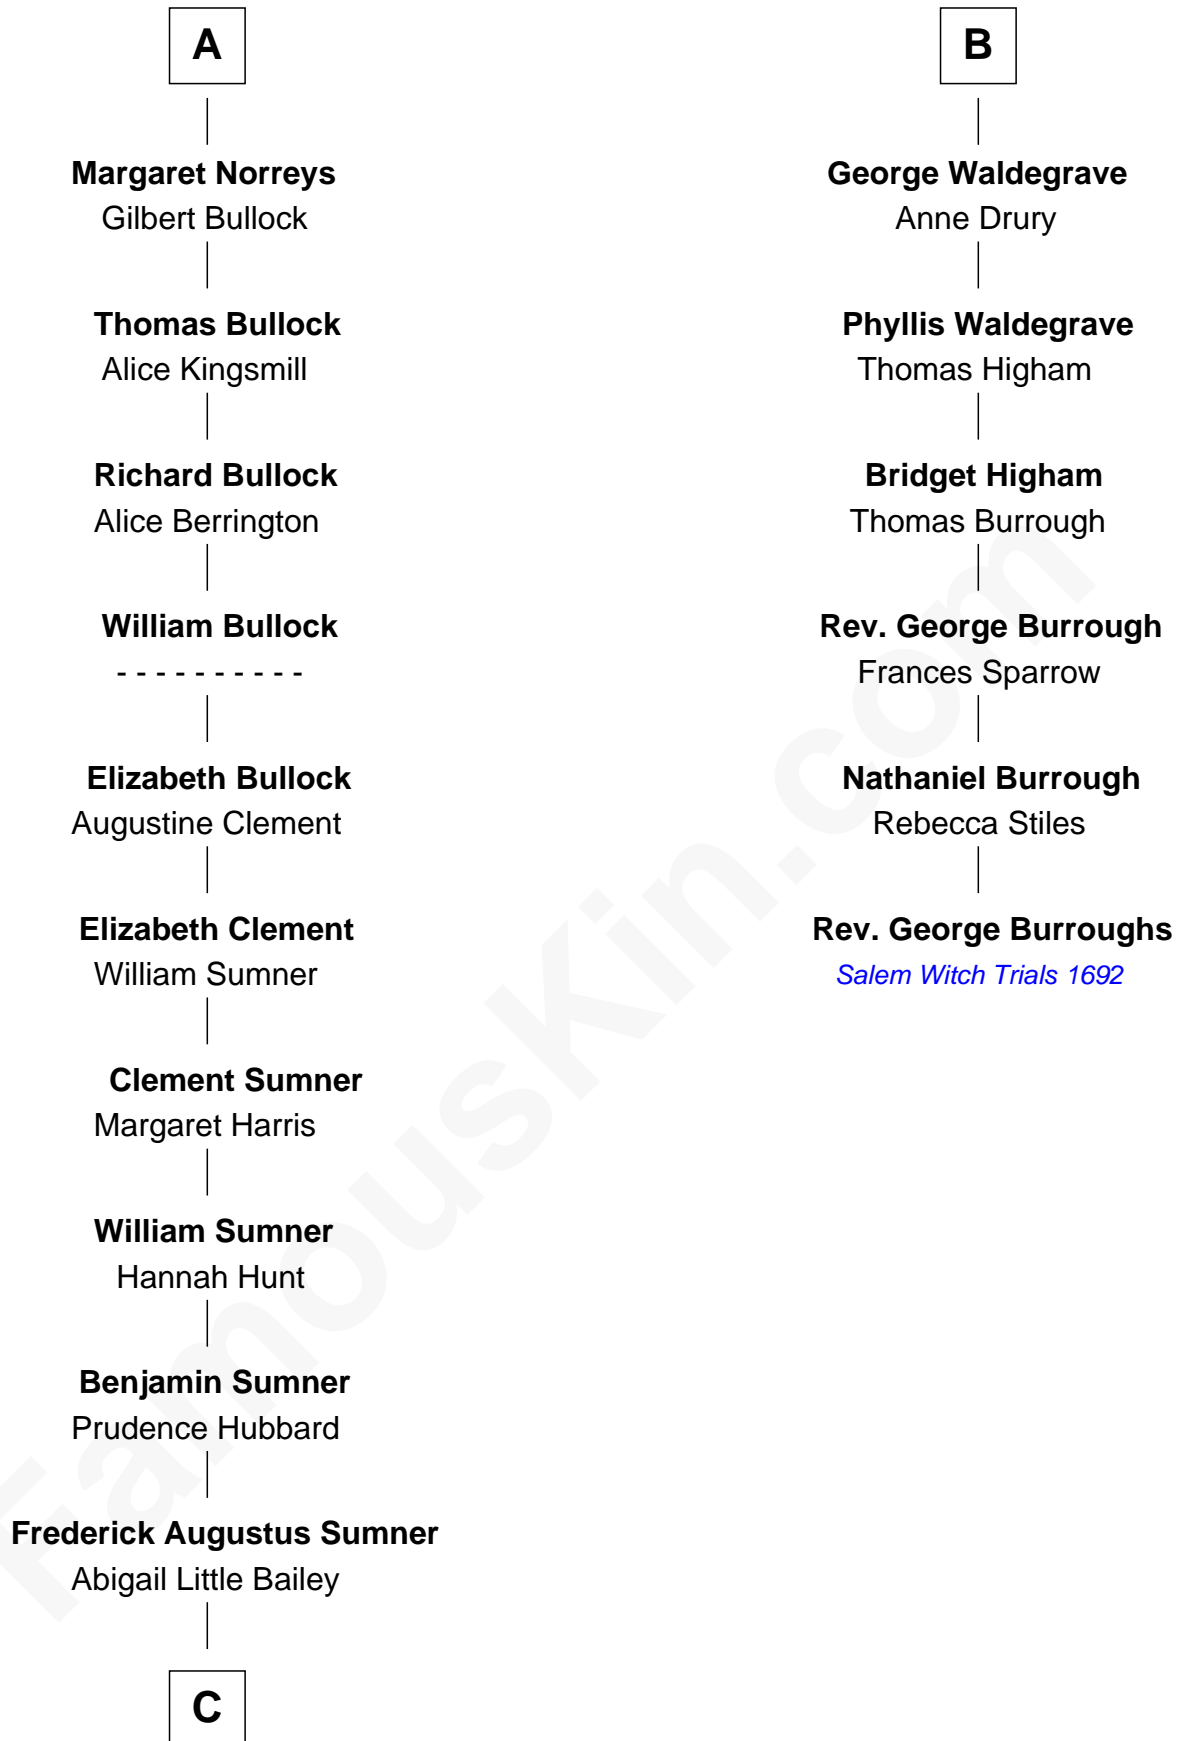

FamousKin.com

Relationship Chart of

Bill Weld

68th Governor of Massachusetts

12th cousin 9 times removed of

Rev. George Burroughs

Executed for Witchcraft, Salem 1692

C

Sarah Sumner
Thomas Swan Weld

Dr. Francis Minot Weld
Fanny Elizabeth Bartholomew

Francis Minot Weld
Margaret Low White

David Weld
Mary Blake Nichols

Bill Weld
68th Governor of Massachusetts