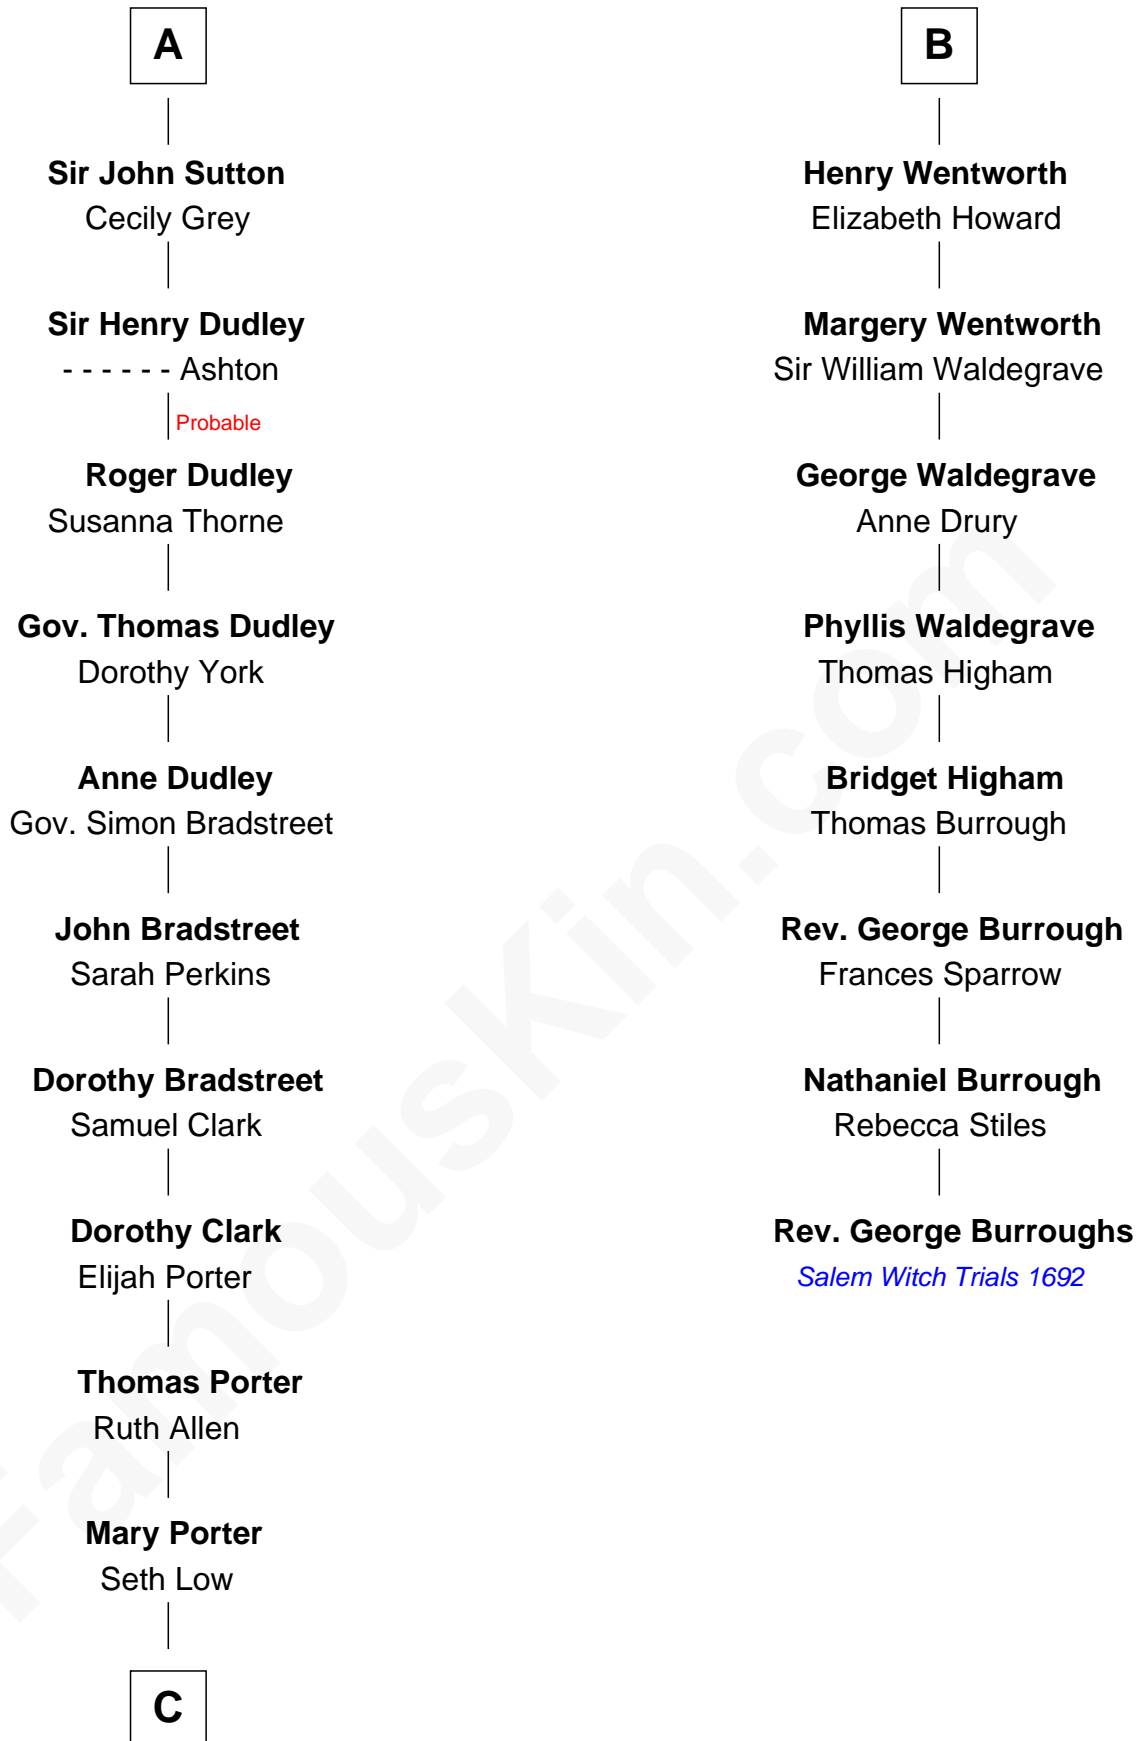

FamousKin.com

Relationship Chart of

Bill Weld

68th Governor of Massachusetts

14th cousin 7 times removed of

Rev. George Burroughs

Executed for Witchcraft, Salem 1692

C

—
Harriet Low
John Babcock Hillard

—
Harriet Hillard
William Augustus White

—
Margaret Low White
Francis Minot Weld

—
David Weld
Mary Blake Nichols

—
Bill Weld
68th Governor of Massachusetts