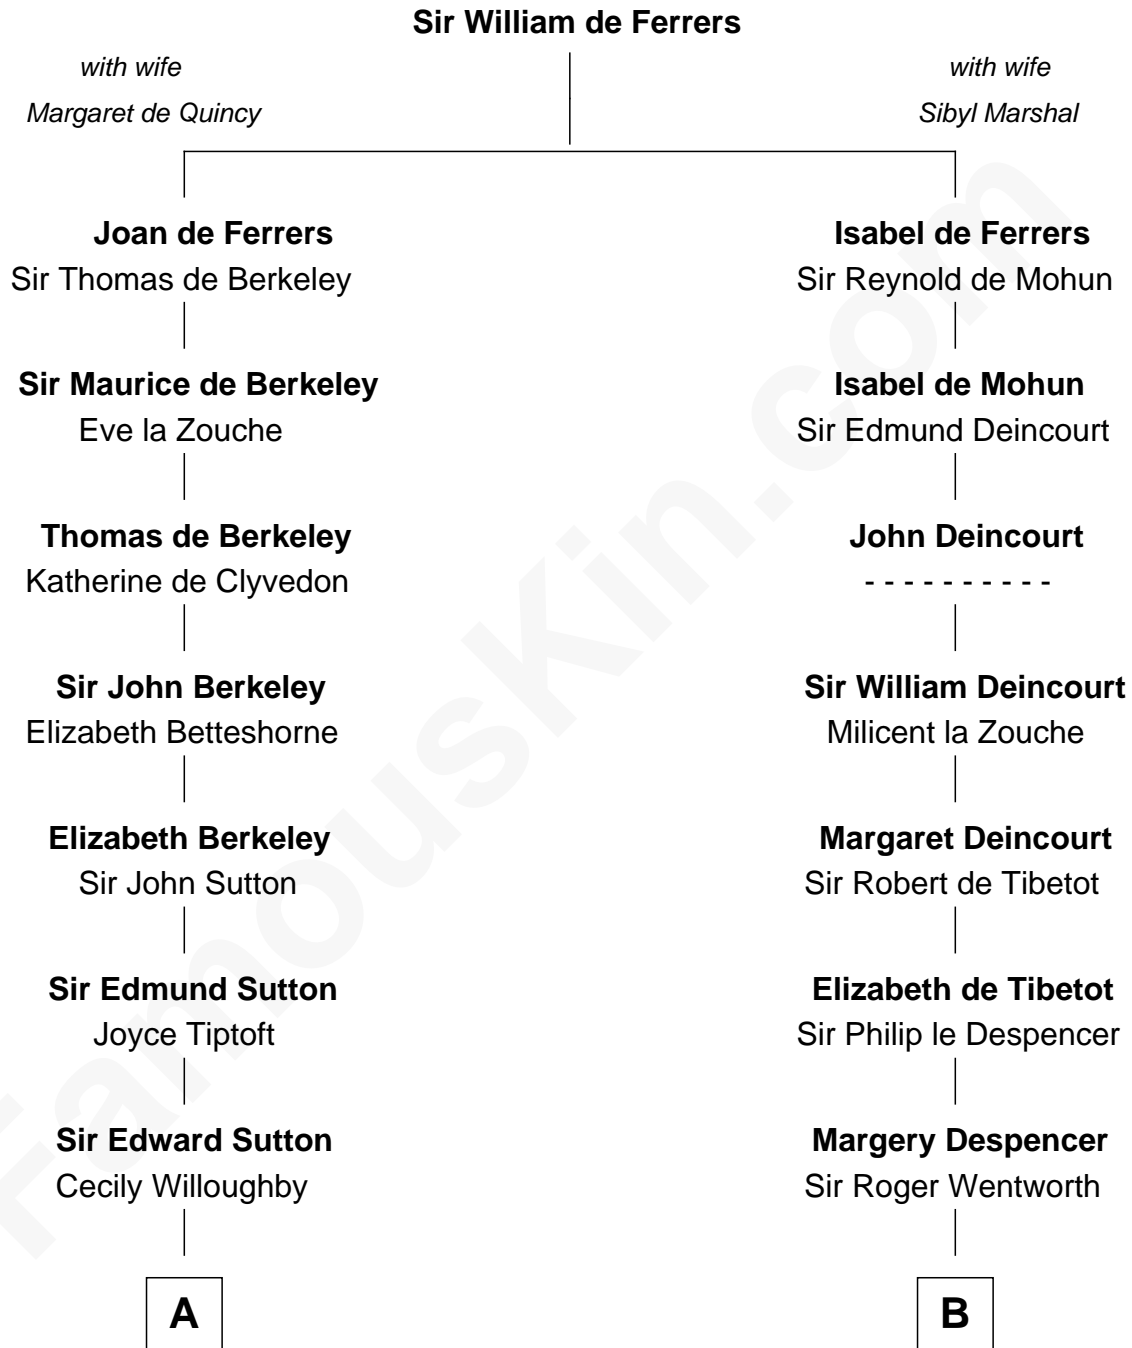

FamousKin.com

Relationship Chart of

Bill Weld

68th Governor of Massachusetts

14th cousin 7 times removed of

Rev. George Burroughs

Executed for Witchcraft, Salem 1692

C

—
Harriet Low
John Babcock Hillard

—
Harriet Hillard
William Augustus White

—
Margaret Low White
Francis Minot Weld

—
David Weld
Mary Blake Nichols

—
Bill Weld
68th Governor of Massachusetts