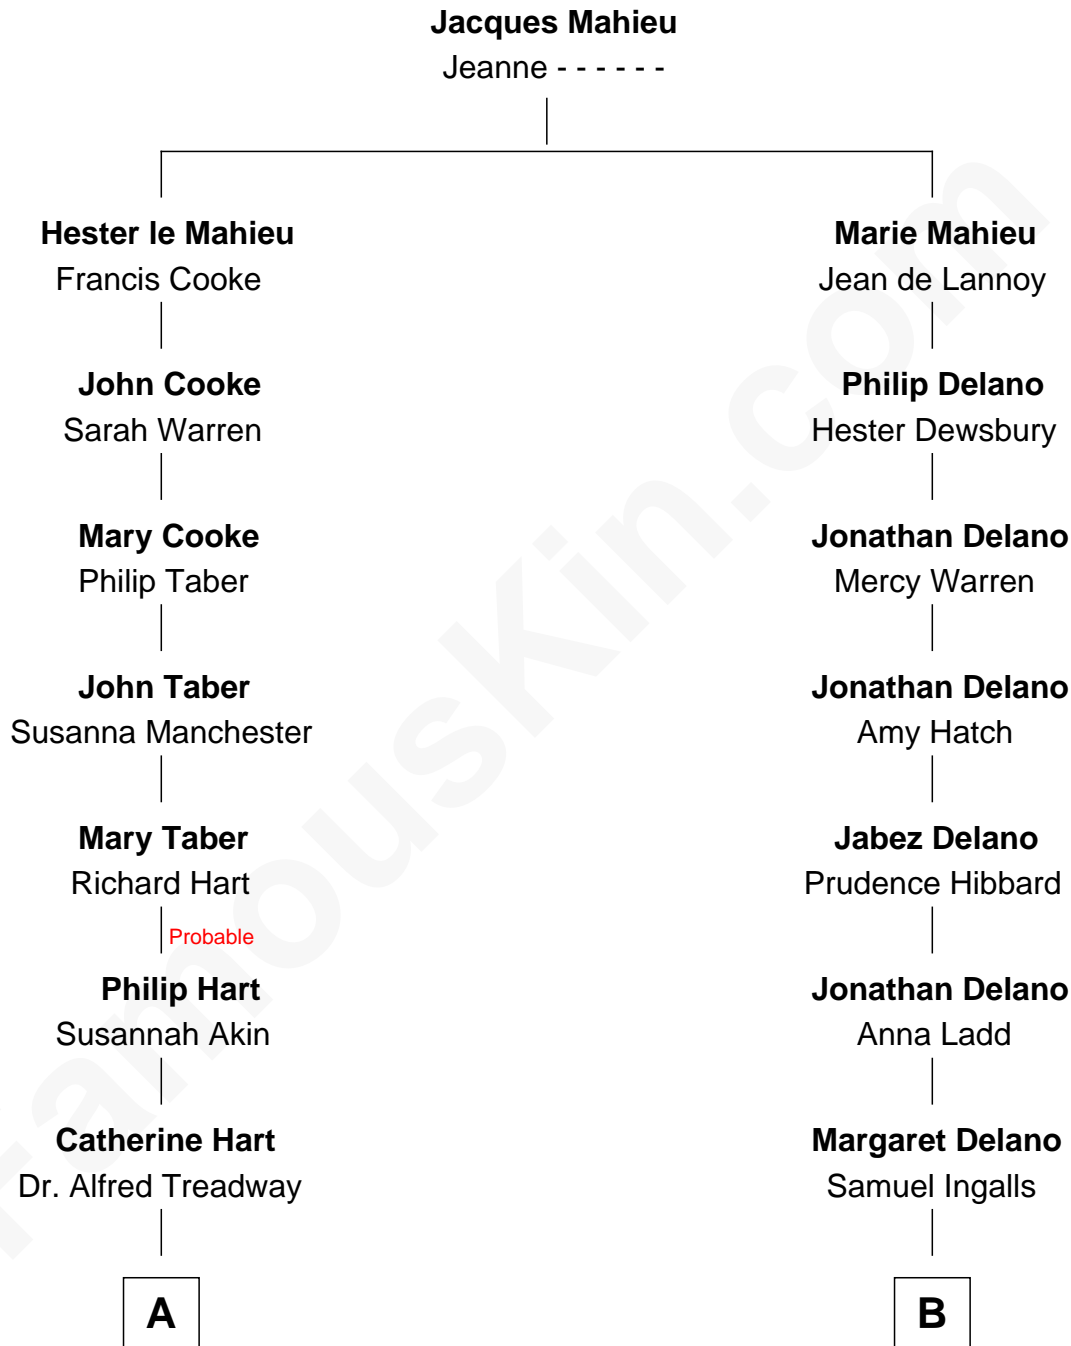

FamousKin.com Relationship Chart of

Bill Weld

68th Governor of Massachusetts

9th cousin 2 times removed of

Laura Ingalls-Wilder

Author of *Little House on the Prairie*

A

Elizabeth Hart Treadway
Alexander Moss White

William Augustus White
Harriet Hillard

Margaret Low White
Francis Minot Weld

David Weld
Mary Blake Nichols

Bill Weld
68th Governor of Massachusetts

B

Lansford Whiting Ingalls
Laura Louisa Colby

Charles Phillip Ingalls
Caroline Lake Quiner