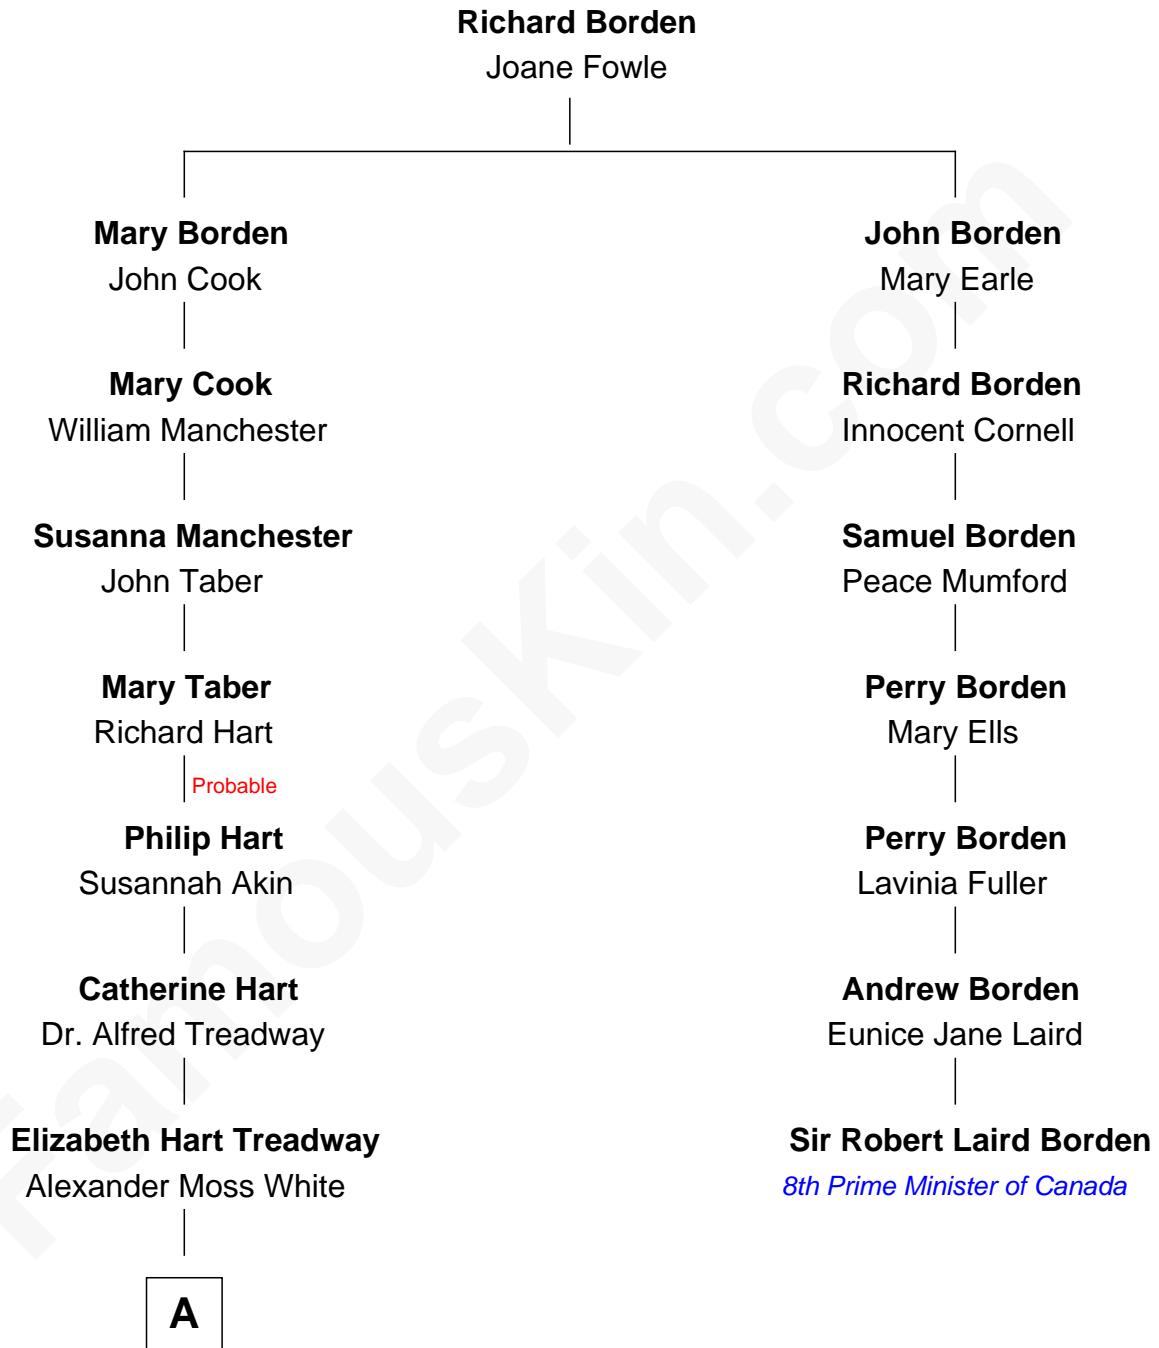

## Relationship Chart of

### Bill Weld

68th Governor of Massachusetts

6th cousin 4 times removed of

**Sir Robert Laird Borden**

8th Prime Minister of Canada

**A**

—  
**William Augustus White**

Harriet Hillard

—  
**Margaret Low White**

Francis Minot Weld

—  
**David Weld**

Mary Blake Nichols

—  
**Bill Weld**

*68th Governor of Massachusetts*