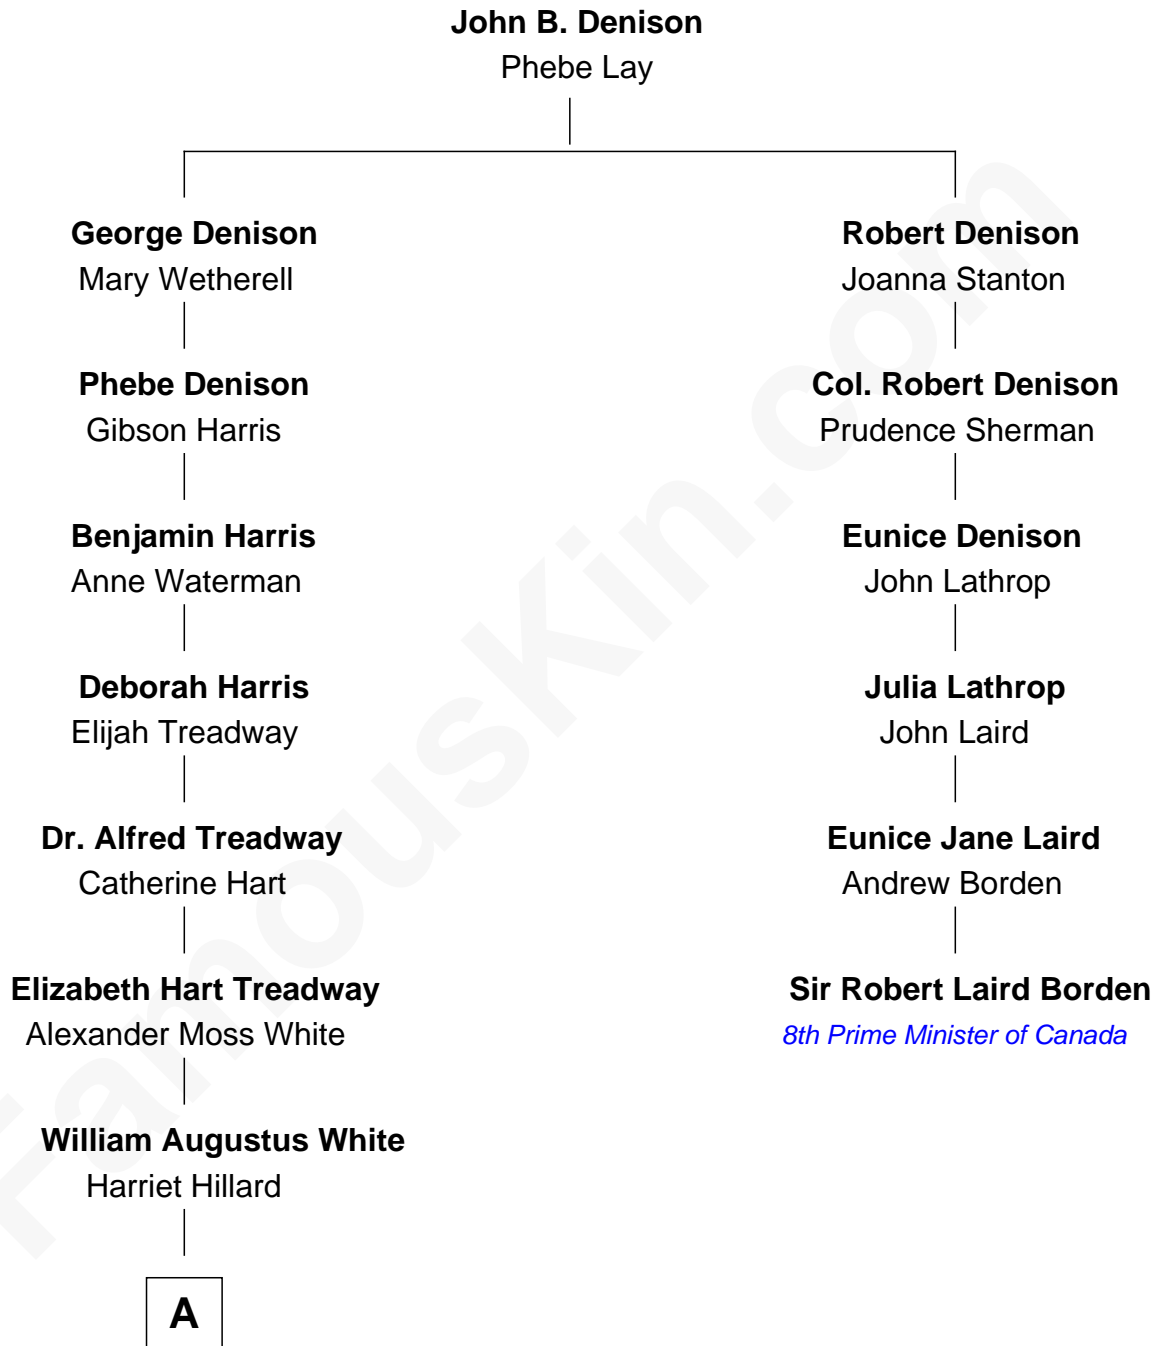

FamousKin.com

Relationship Chart of

Bill Weld

68th Governor of Massachusetts

5th cousin 4 times removed of

Sir Robert Laird Borden

8th Prime Minister of Canada

A

—
Margaret Low White

Francis Minot Weld

—
David Weld

Mary Blake Nichols

—
Bill Weld

68th Governor of Massachusetts