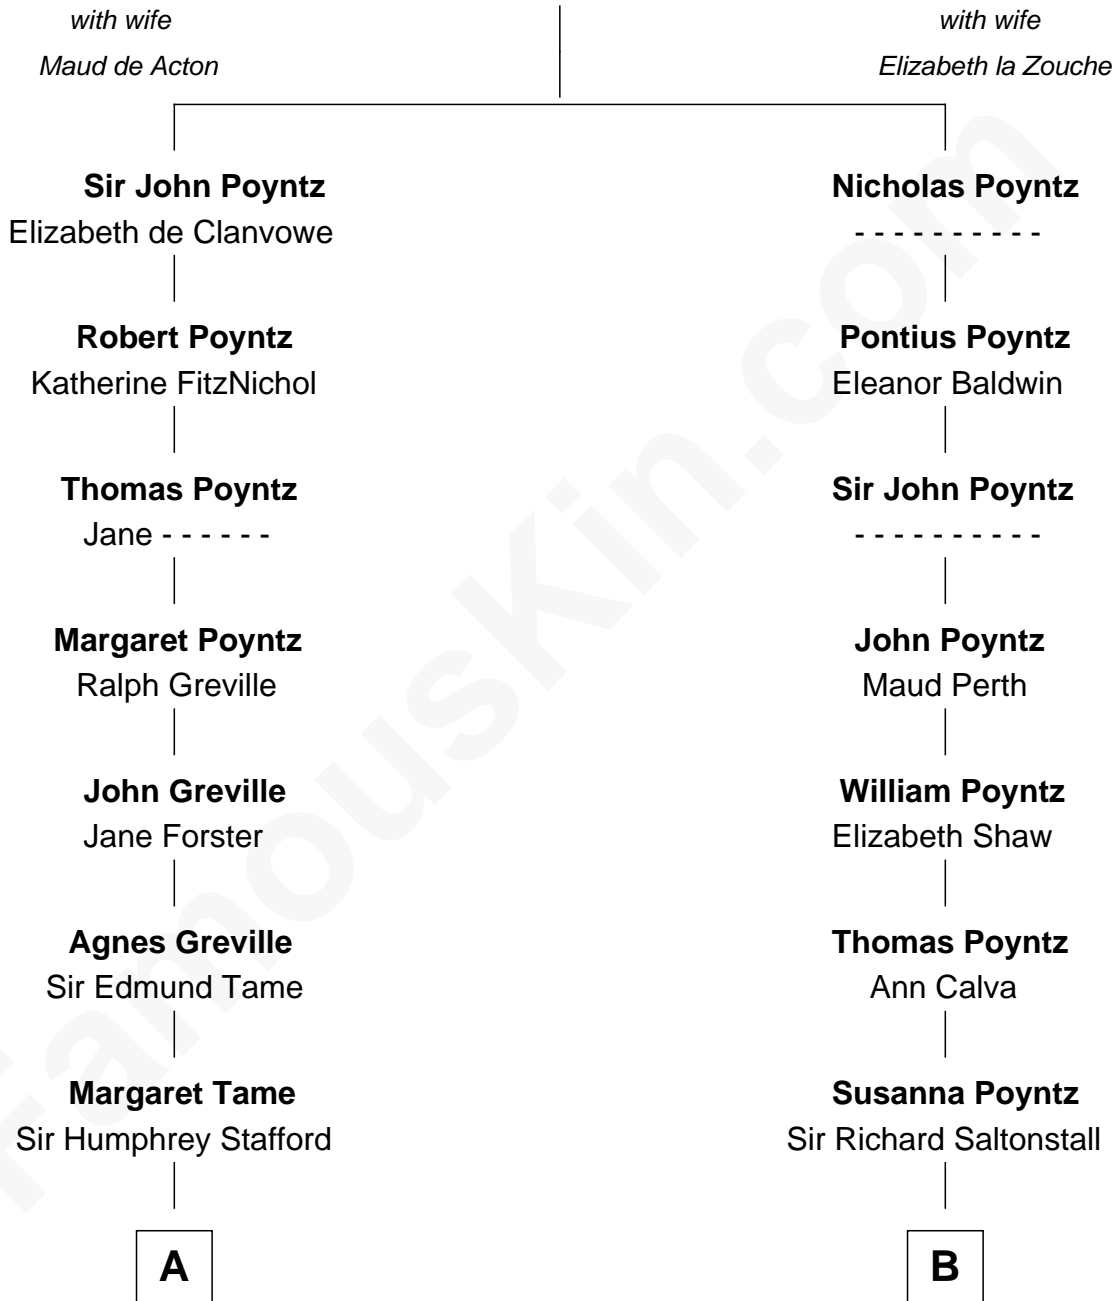

FamousKin.com Relationship Chart of

Bill Weld

68th Governor of Massachusetts

19th cousin 2 times removed of

Truman Capote

Author of In Cold Blood

Sir Nicholas Poyntz

C

Elizabeth Hart Treadway

Alexander Moss White

William Augustus White

Harriet Hillard

Margaret Low White

Francis Minot Weld

David Weld

Mary Blake Nichols