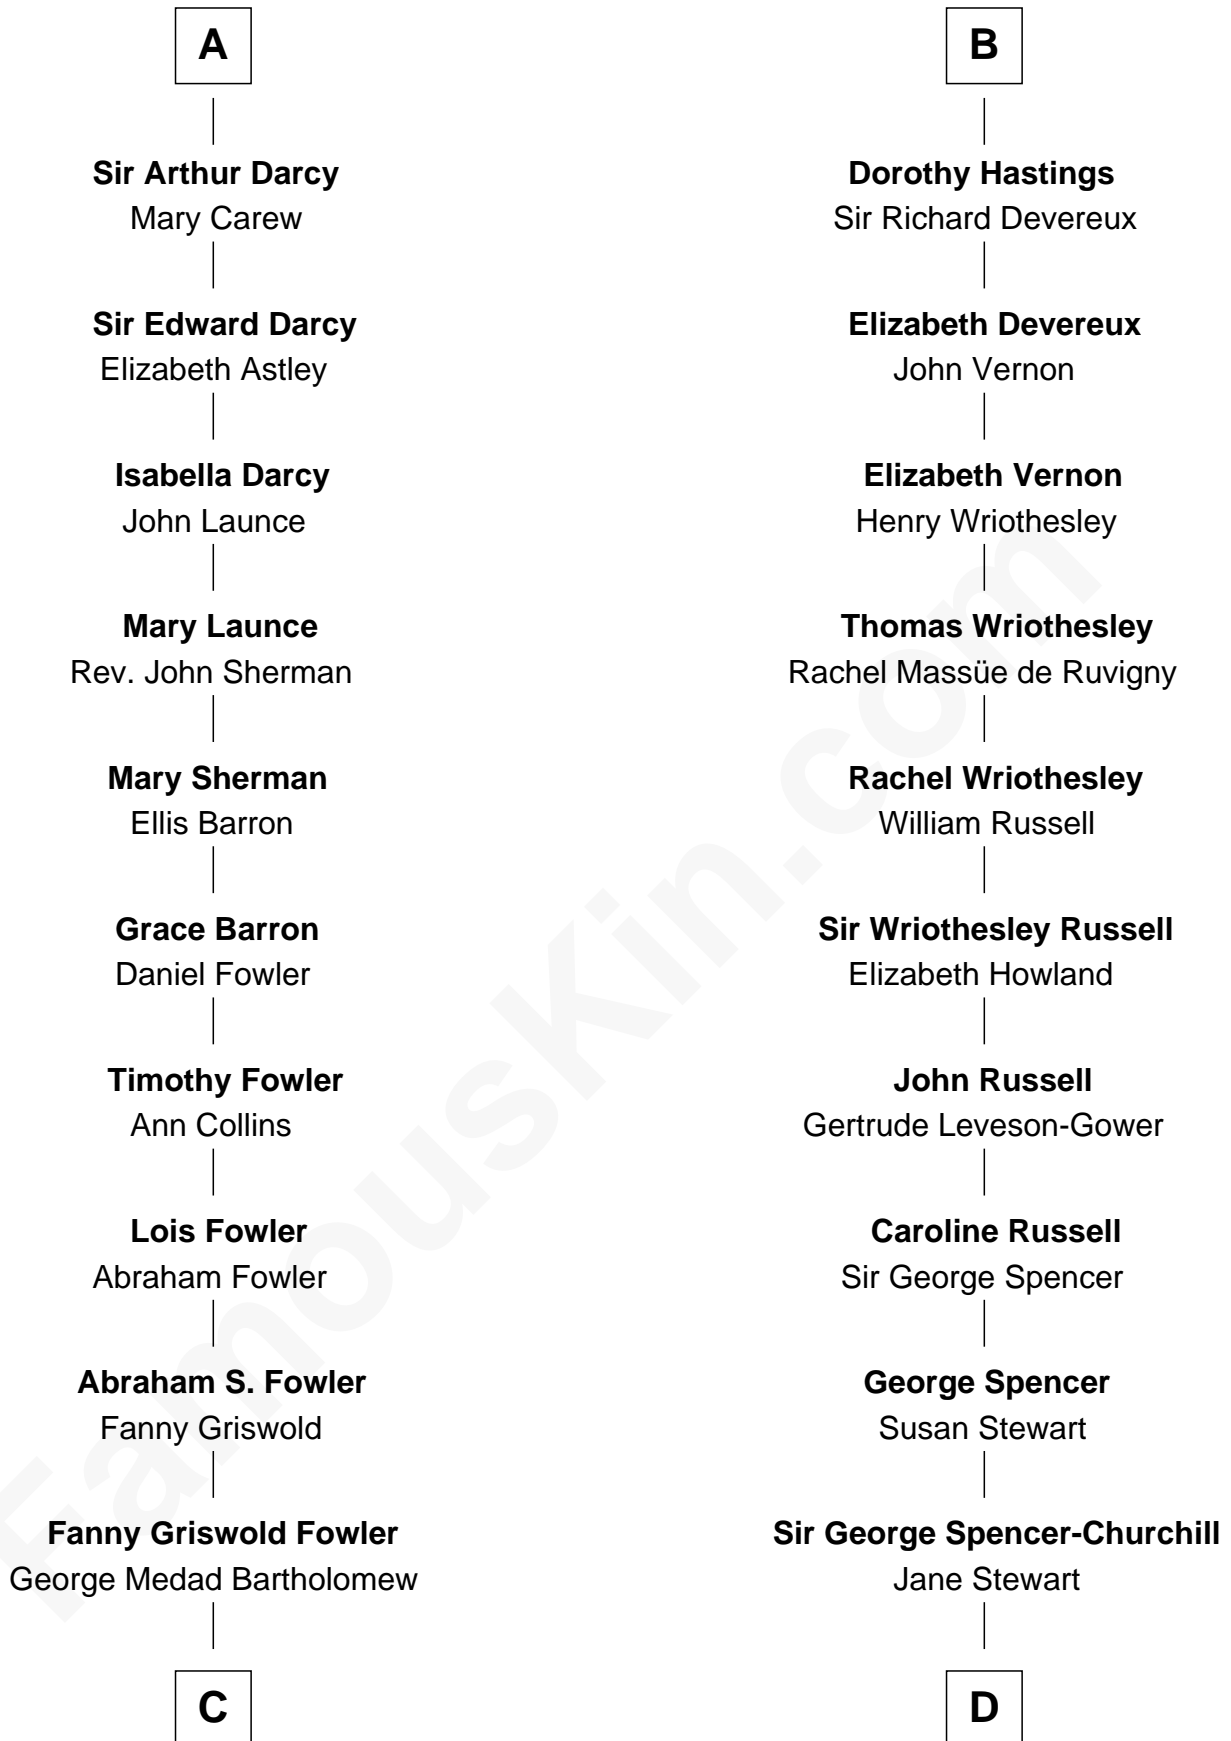

### Bill Weld

68th Governor of Massachusetts

19th cousin 1 time removed of

### Sir Winston Churchill

Prime Minister of the United Kingdom

**John de Botetourte**

Maud FitzThomas

**C**

**Fanny Elizabeth Bartholomew**

Dr. Francis Minot Weld

**Francis Minot Weld**

Margaret Low White

**David Weld**

Mary Blake Nichols

**Bill Weld**

*68th Governor of Massachusetts*

**D**

**Sir John Winston Spencer-Churchill**

Frances Anne Emily Vane