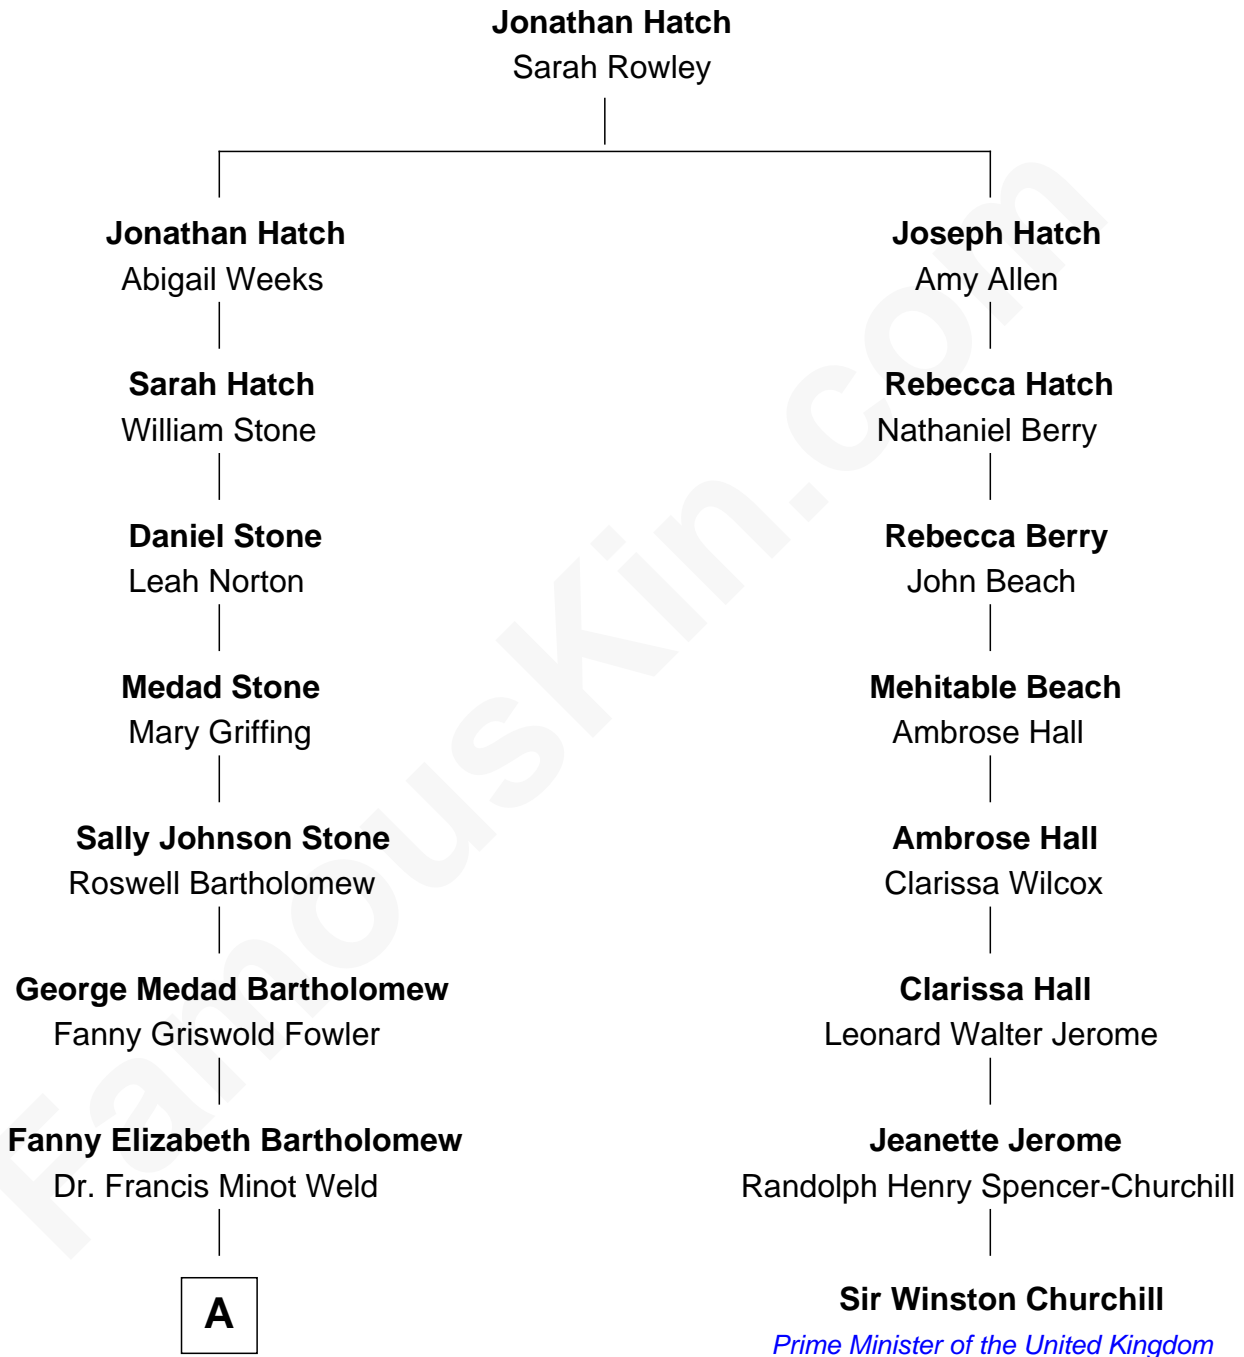

## Relationship Chart of

### Bill Weld

68th Governor of Massachusetts

7th cousin 2 times removed of

### Sir Winston Churchill

Prime Minister of the United Kingdom

**A**

—  
**Francis Minot Weld**  
Margaret Low White

—  
**David Weld**  
Mary Blake Nichols

—  
**Bill Weld**  
*68th Governor of Massachusetts*