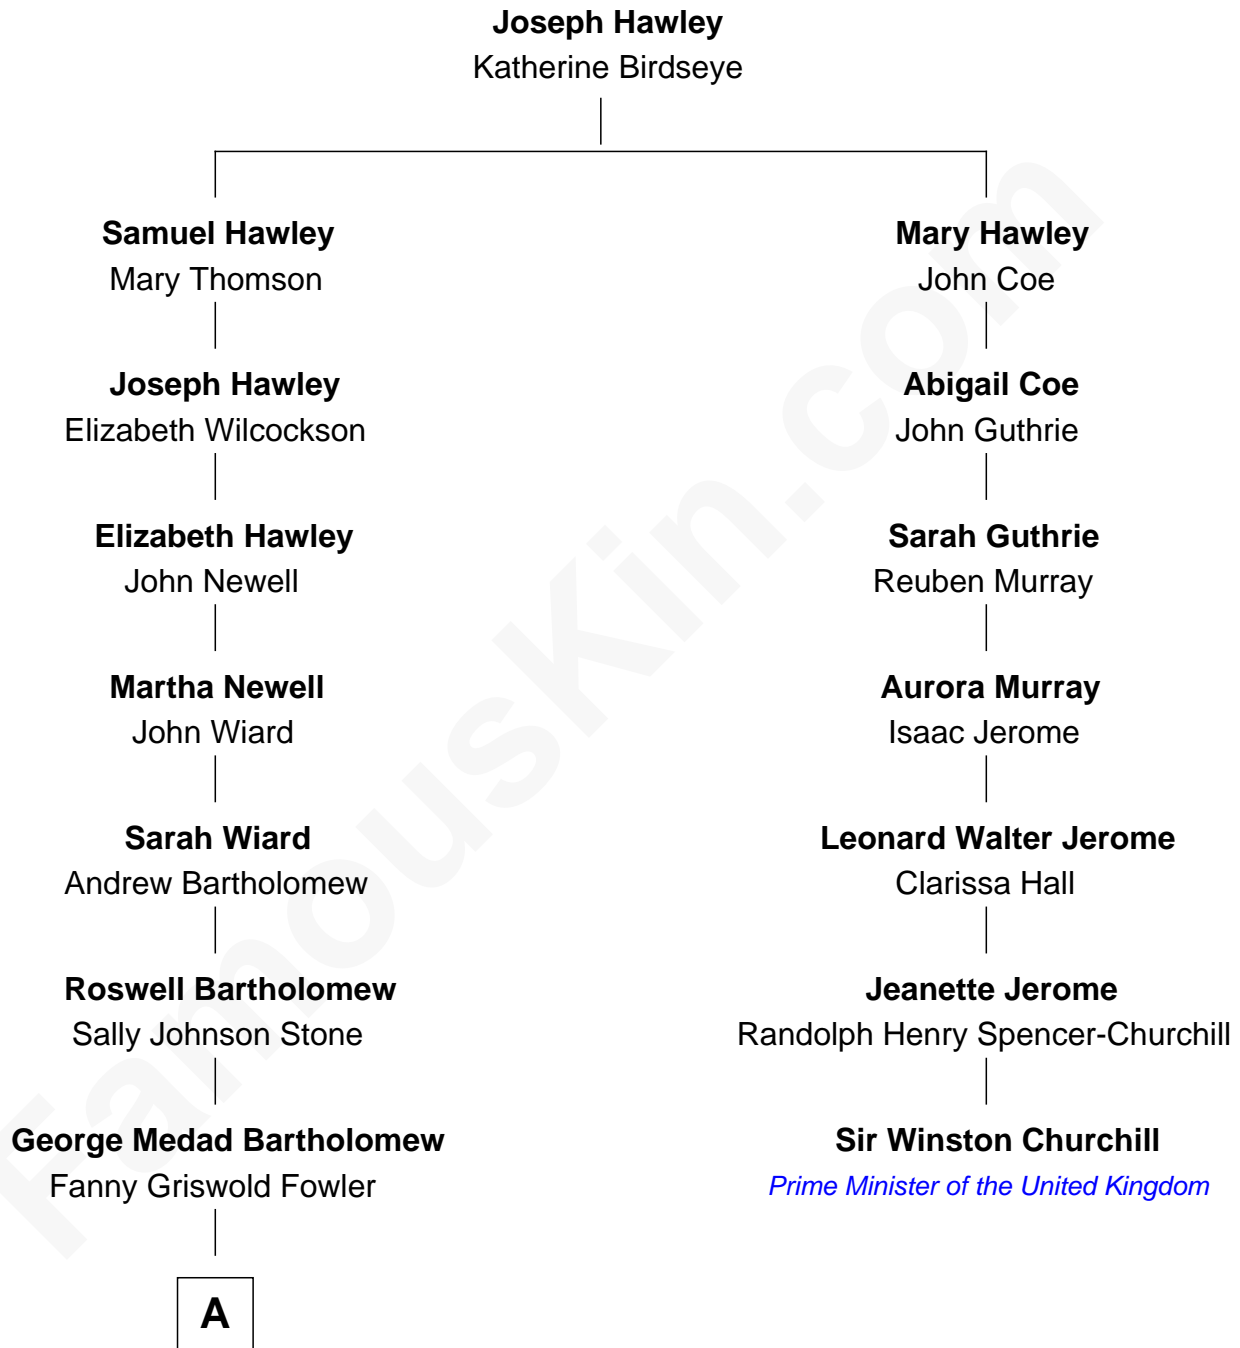

## Relationship Chart of

### Bill Weld

68th Governor of Massachusetts

6th cousin 4 times removed of

### Sir Winston Churchill

Prime Minister of the United Kingdom

**A**

—  
**Fanny Elizabeth Bartholomew**

Dr. Francis Minot Weld

—  
**Francis Minot Weld**

Margaret Low White

—  
**David Weld**

Mary Blake Nichols

—  
**Bill Weld**

*68th Governor of Massachusetts*