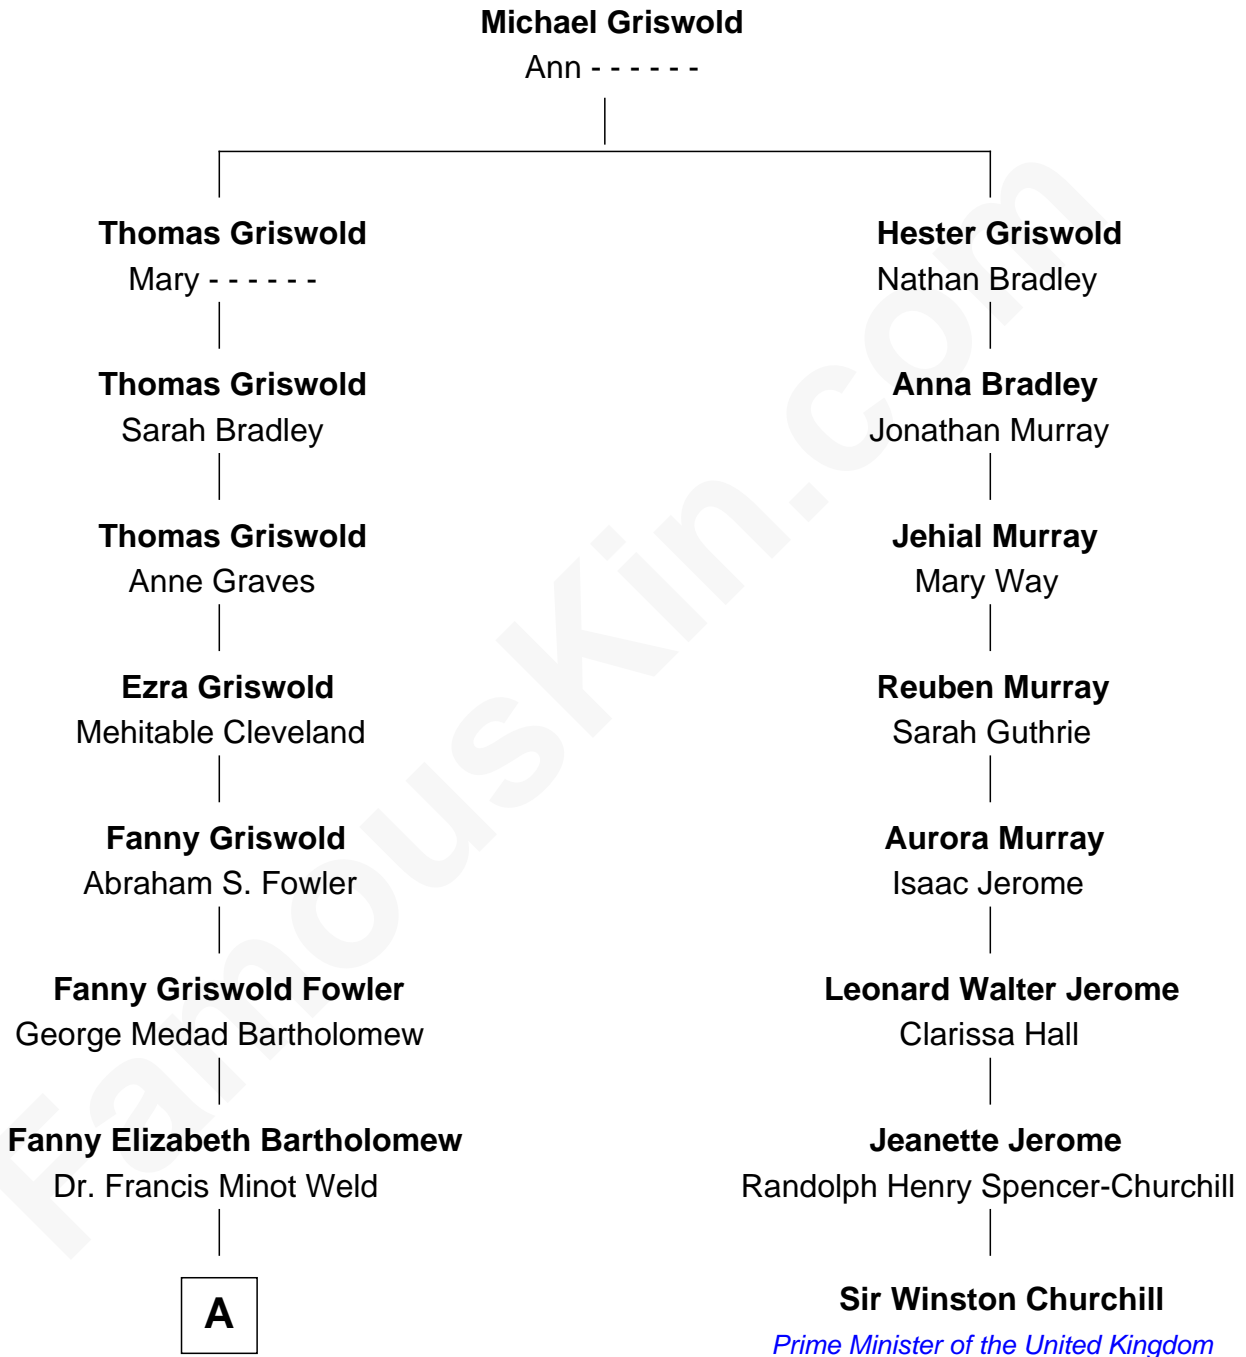

## Relationship Chart of

### Bill Weld

68th Governor of Massachusetts

7th cousin 2 times removed of

### Sir Winston Churchill

Prime Minister of the United Kingdom

**A**

—  
**Francis Minot Weld**  
Margaret Low White

—  
**David Weld**  
Mary Blake Nichols

—  
**Bill Weld**  
*68th Governor of Massachusetts*