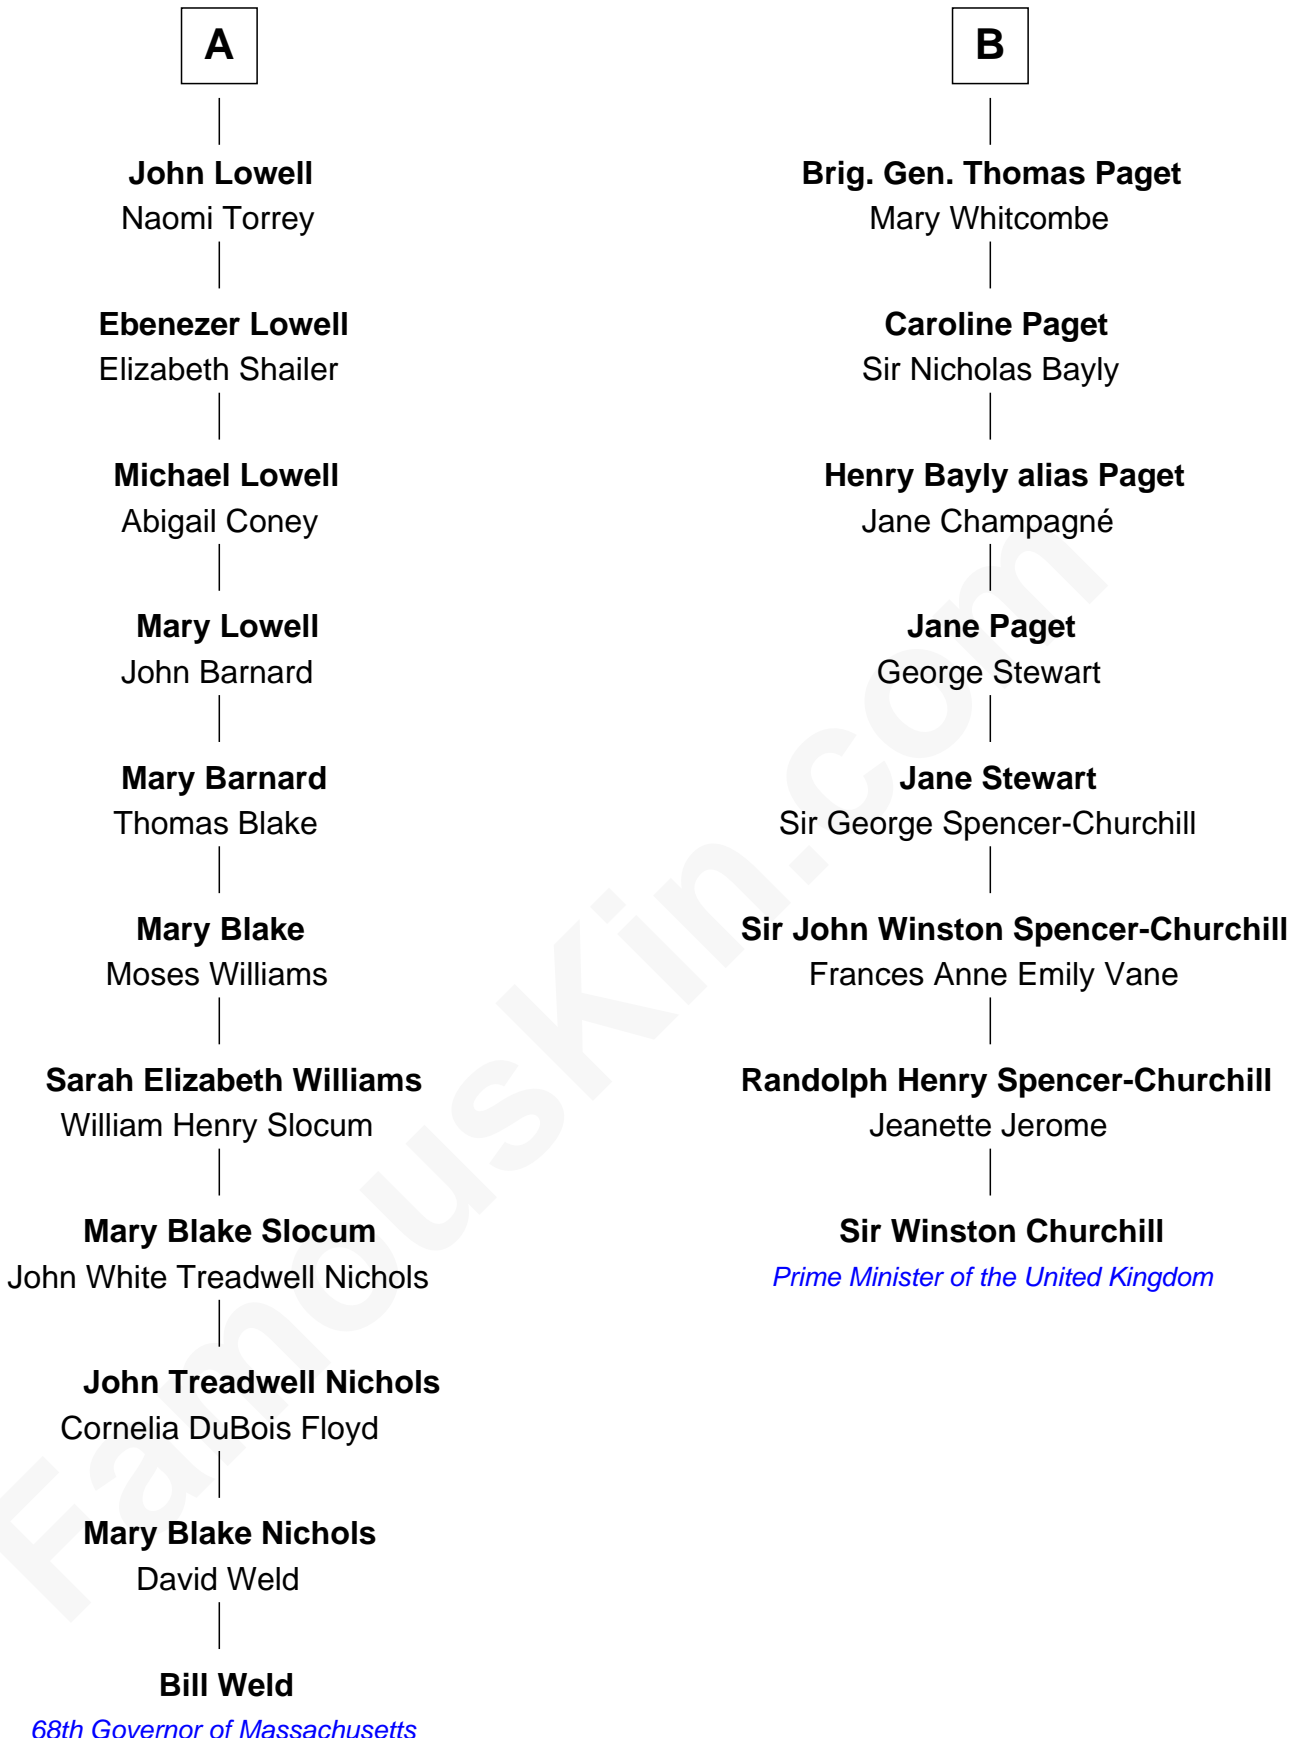

FamousKin.com

Relationship Chart of

Bill Weld

68th Governor of Massachusetts

14th cousin 3 times removed of

Sir Winston Churchill

Prime Minister of the United Kingdom

68th Governor of Massachusetts

Bill Weld photo by [Marc Nozell](#) (CC BY-SA 2.0)