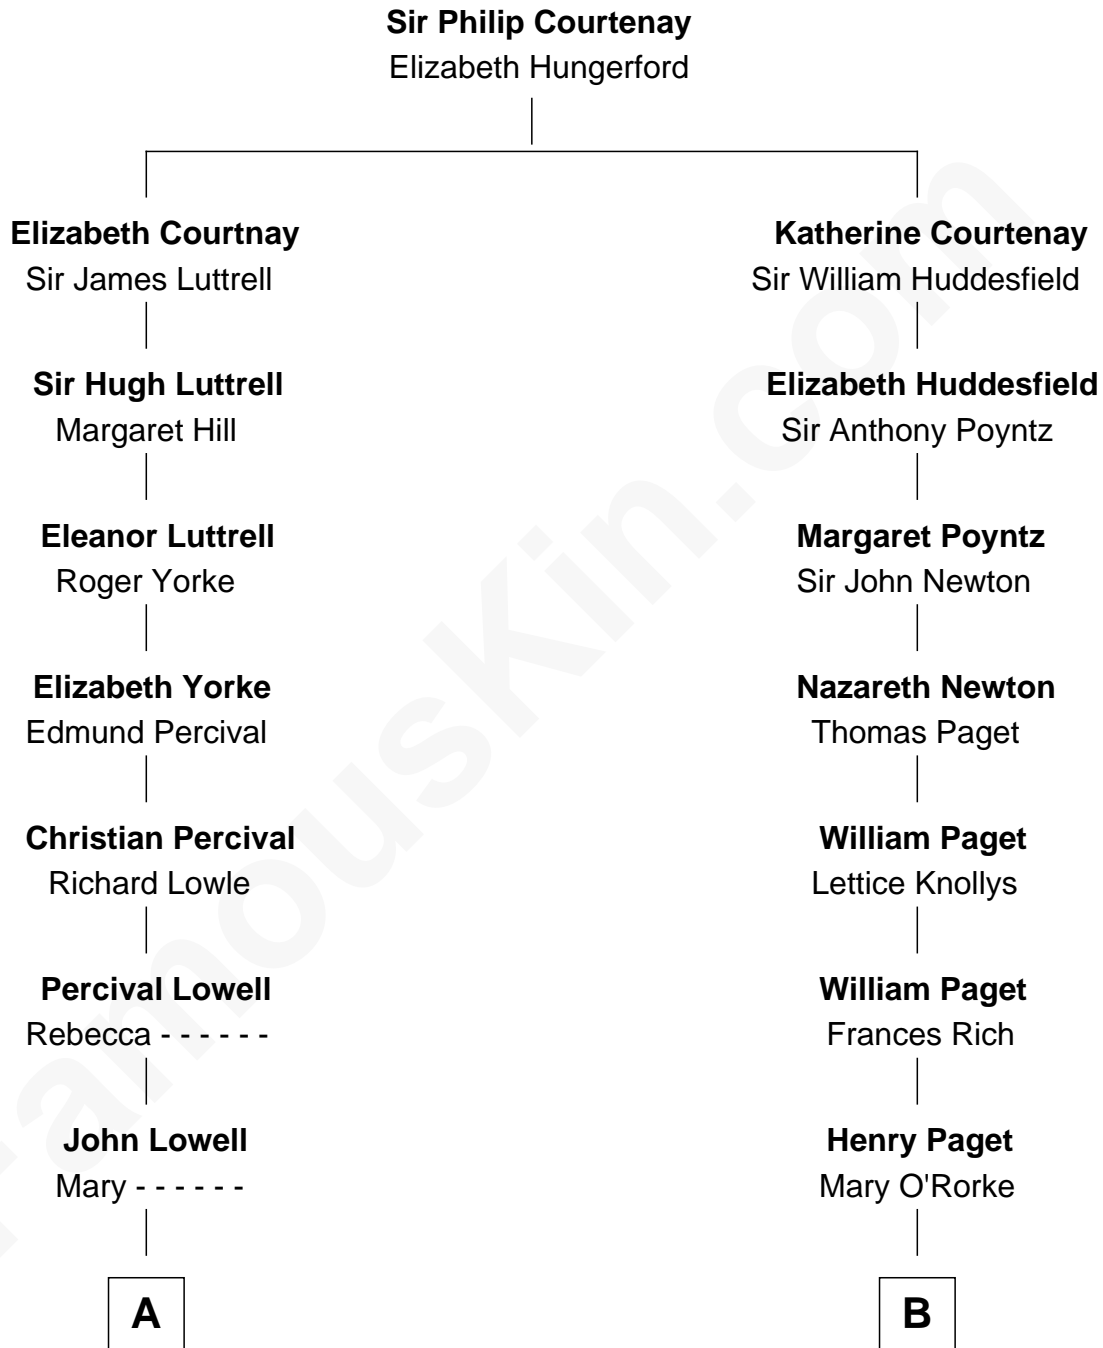

FamousKin.com

Relationship Chart of

Bill Weld

68th Governor of Massachusetts

14th cousin 3 times removed of

Sir Winston Churchill

Prime Minister of the United Kingdom

68th Governor of Massachusetts

Bill Weld photo by [Marc Nozell](#) (CC BY-SA 2.0)