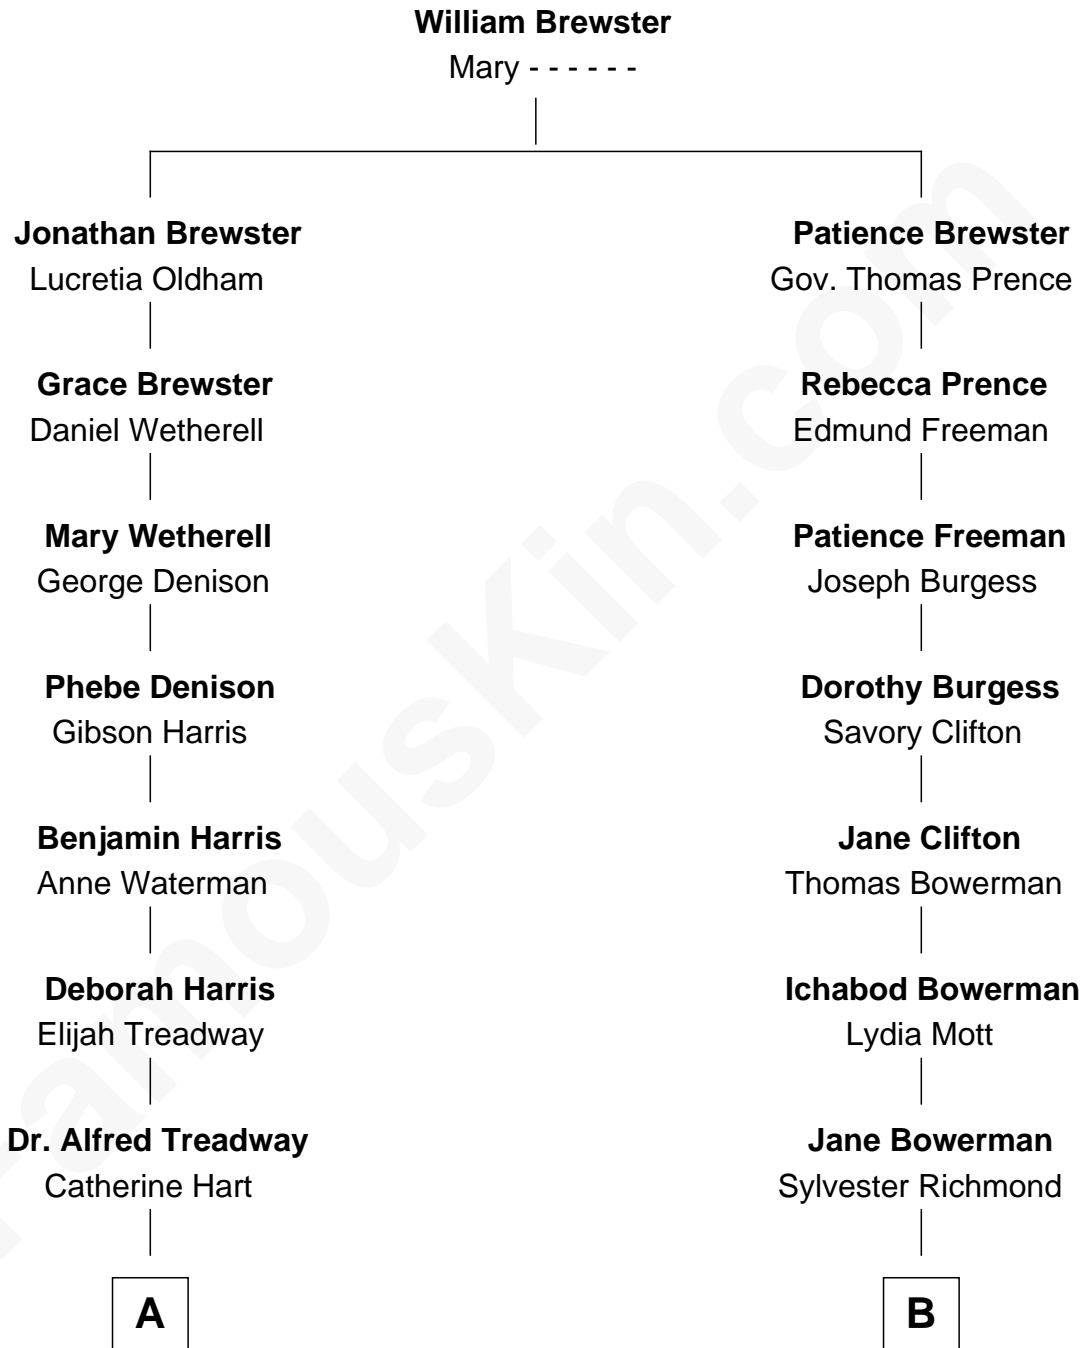

FamousKin.com

Relationship Chart of

Bill Weld

68th Governor of Massachusetts

11th cousin 2 times removed of

Danny Ainge

NBA Player and Coach

A

Elizabeth Hart Treadway
Alexander Moss White

William Augustus White
Harriet Hillard

Margaret Low White
Francis Minot Weld

David Weld
Mary Blake Nichols

Bill Weld
68th Governor of Massachusetts

B

Jane Richmond
Rosel Belnap