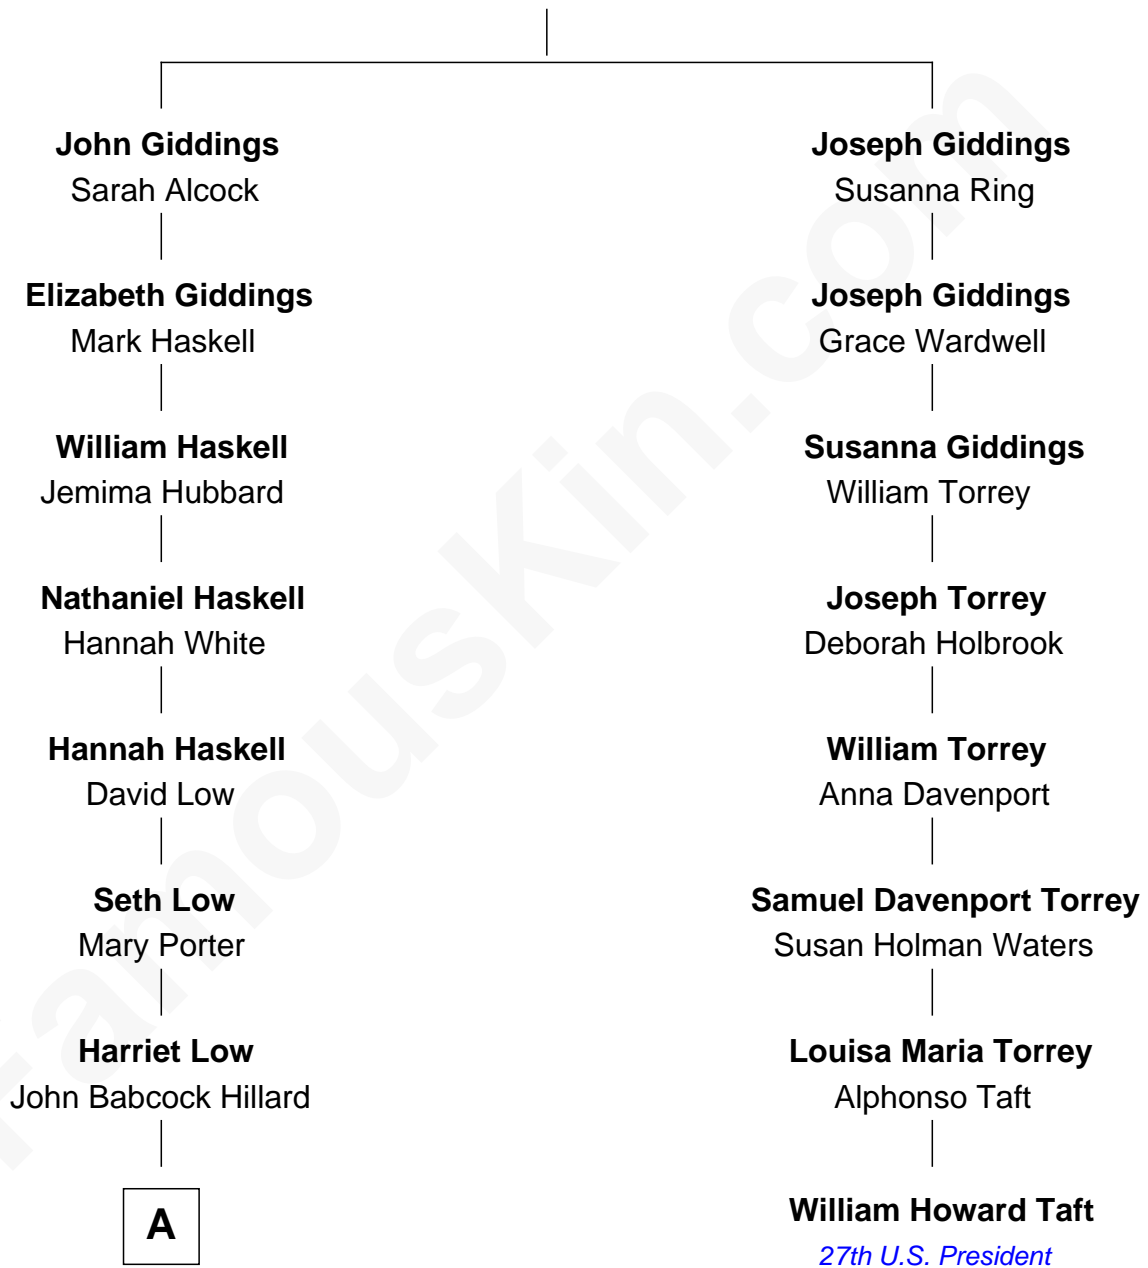

FamousKin.com Relationship Chart of

Bill Weld

68th Governor of Massachusetts

7th cousin 3 times removed of

William Howard Taft

27th U.S. President

George Giddings

Jane Lawrence

A

—
Harriet Hillard
William Augustus White

—
Margaret Low White
Francis Minot Weld

—
David Weld
Mary Blake Nichols

—
Bill Weld
68th Governor of Massachusetts