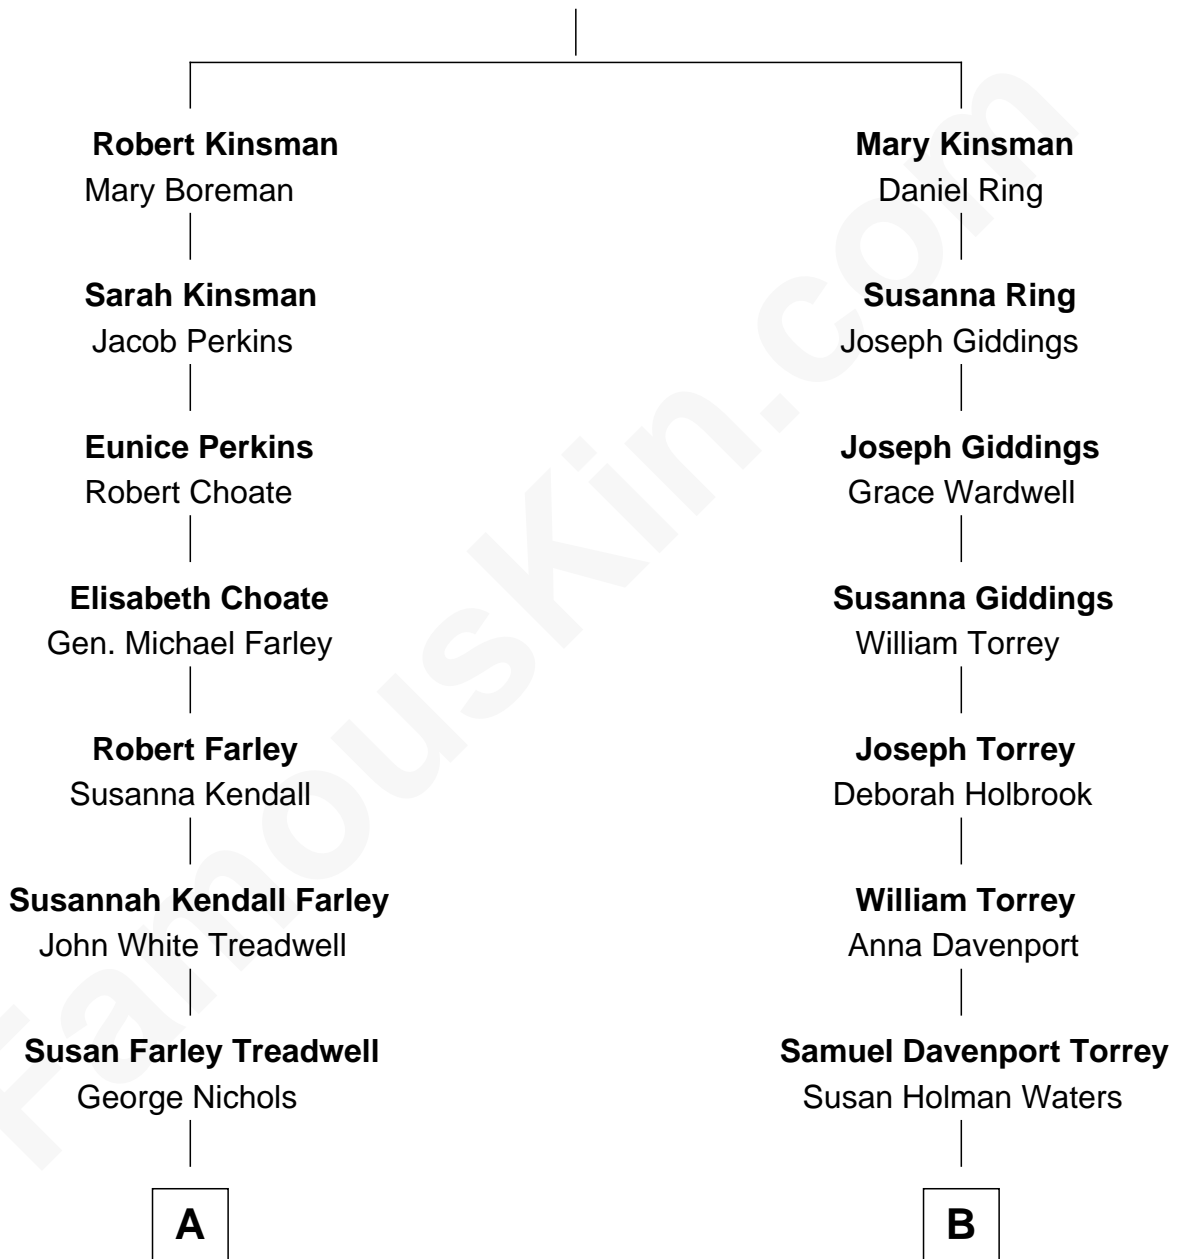

FamousKin.com Relationship Chart of

Bill Weld

68th Governor of Massachusetts

8th cousin 2 times removed of

William Howard Taft

27th U.S. President

Robert Kinsman

FamousKin.com