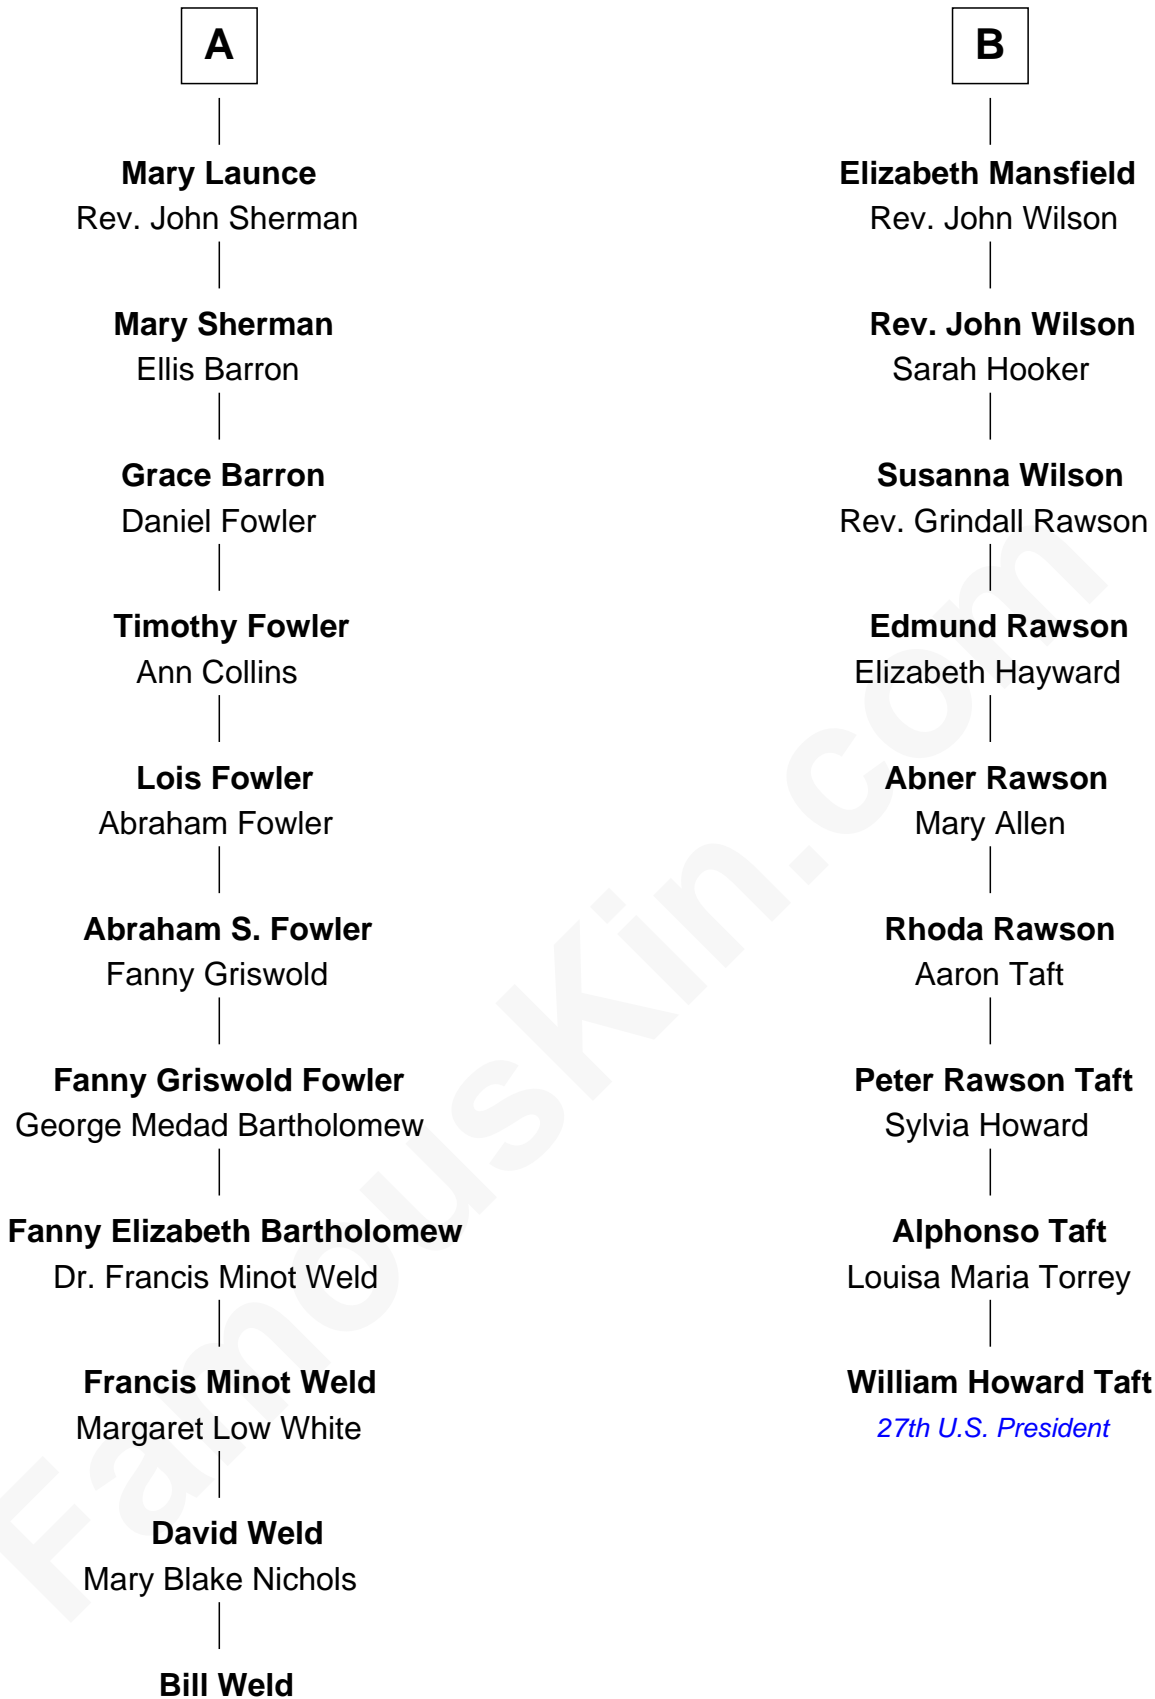

FamousKin.com

Relationship Chart of

Bill Weld

68th Governor of Massachusetts
15th cousin 2 times removed of

William Howard Taft
27th U.S. President

Sir John de Greystoke
Elizabeth Ferrers

68th Governor of Massachusetts

Bill Weld photo by [Marc Nozell](#) ([CC BY-SA 2.0](#))