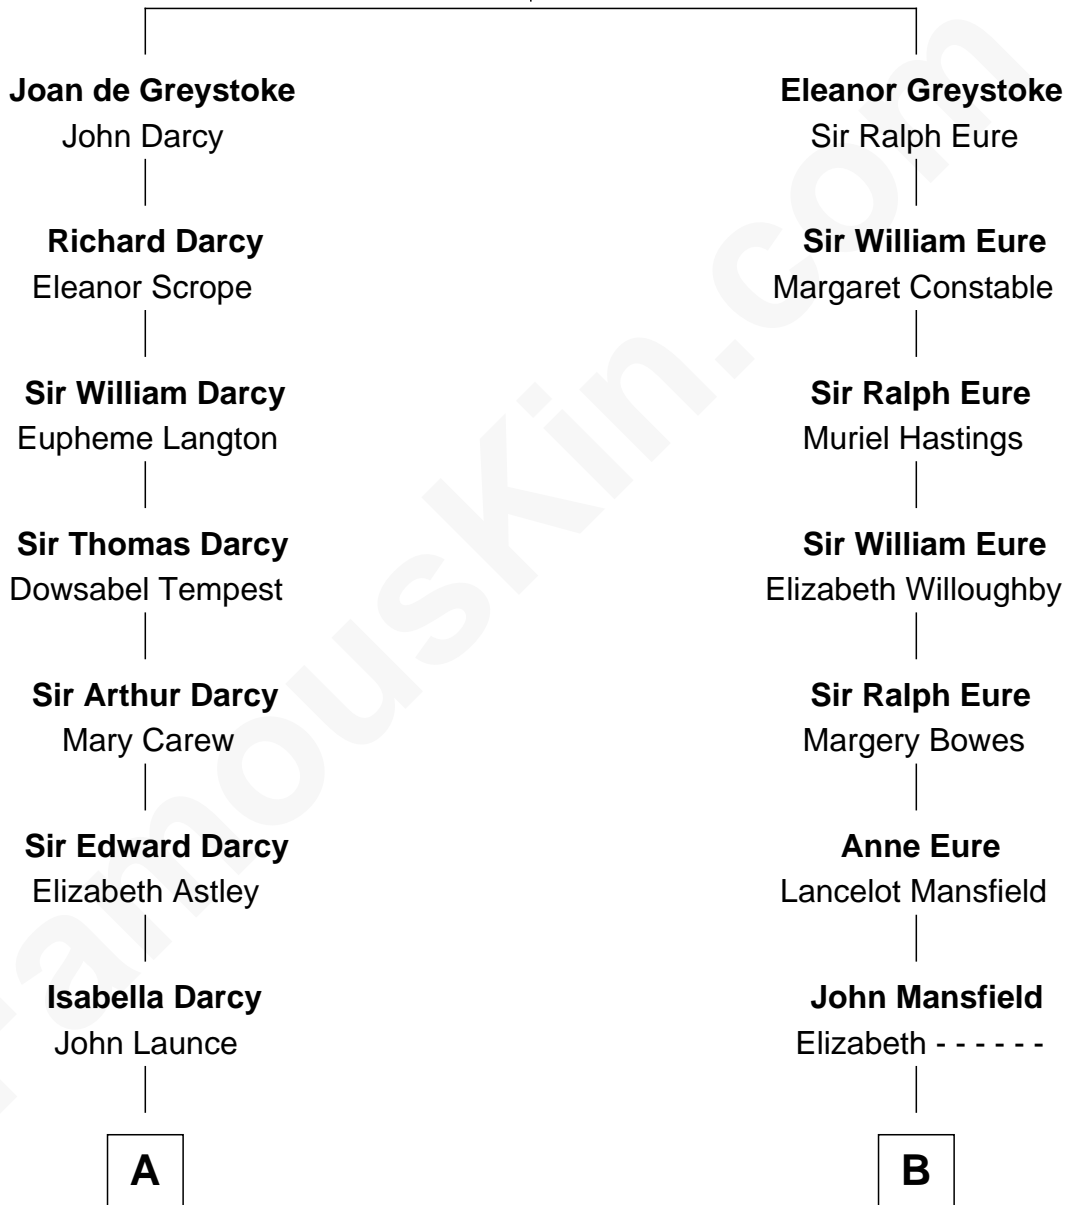

FamousKin.com

Relationship Chart of

Bill Weld

68th Governor of Massachusetts
15th cousin 2 times removed of

William Howard Taft
27th U.S. President

Sir John de Greystoke
Elizabeth Ferrers

68th Governor of Massachusetts

Bill Weld photo by [Marc Nozell](#) ([CC BY-SA 2.0](#))