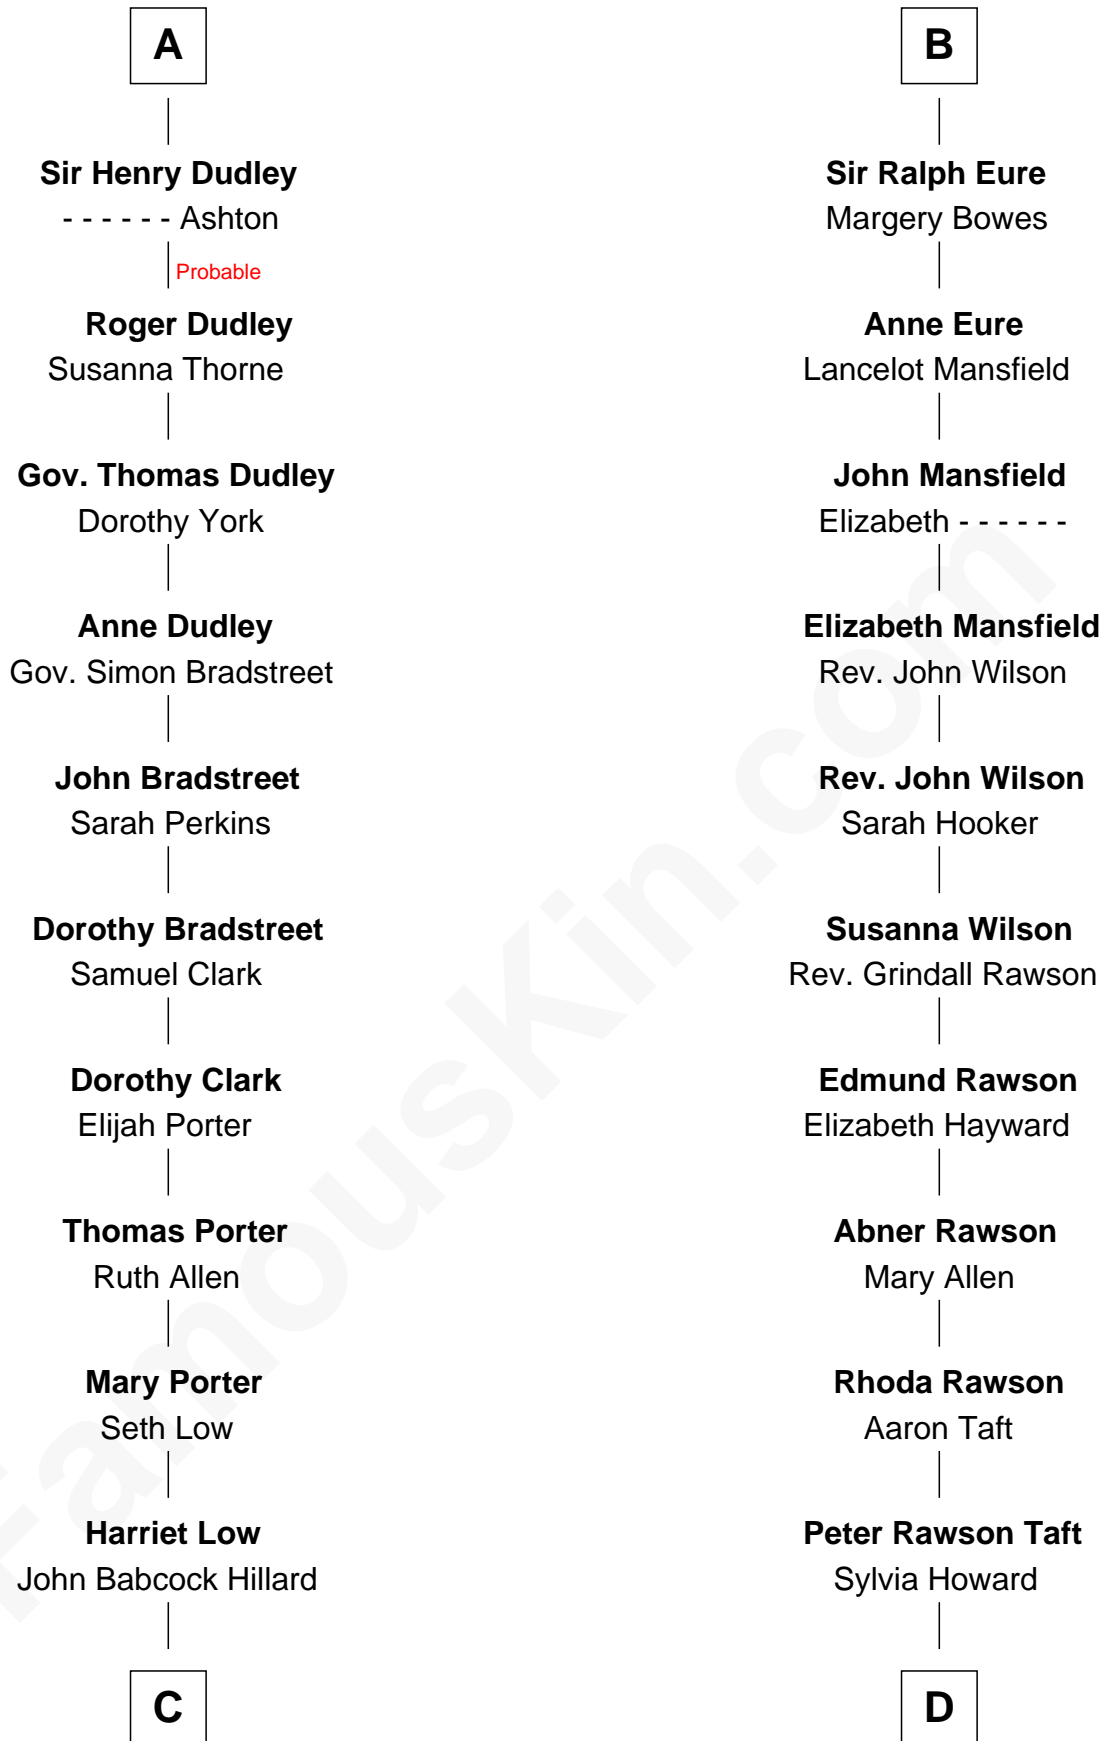

## Relationship Chart of

### Bill Weld

68th Governor of Massachusetts

18th cousin 2 times removed of

### William Howard Taft

27th U.S. President

**C**

**Harriet Hillard**  
William Augustus White

**Margaret Low White**  
Francis Minot Weld

**David Weld**  
Mary Blake Nichols

**Bill Weld**  
*68th Governor of Massachusetts*

**D**

**Alphonso Taft**  
Louisa Maria Torrey

**William Howard Taft**  
*27th U.S. President*

FamousKin.com