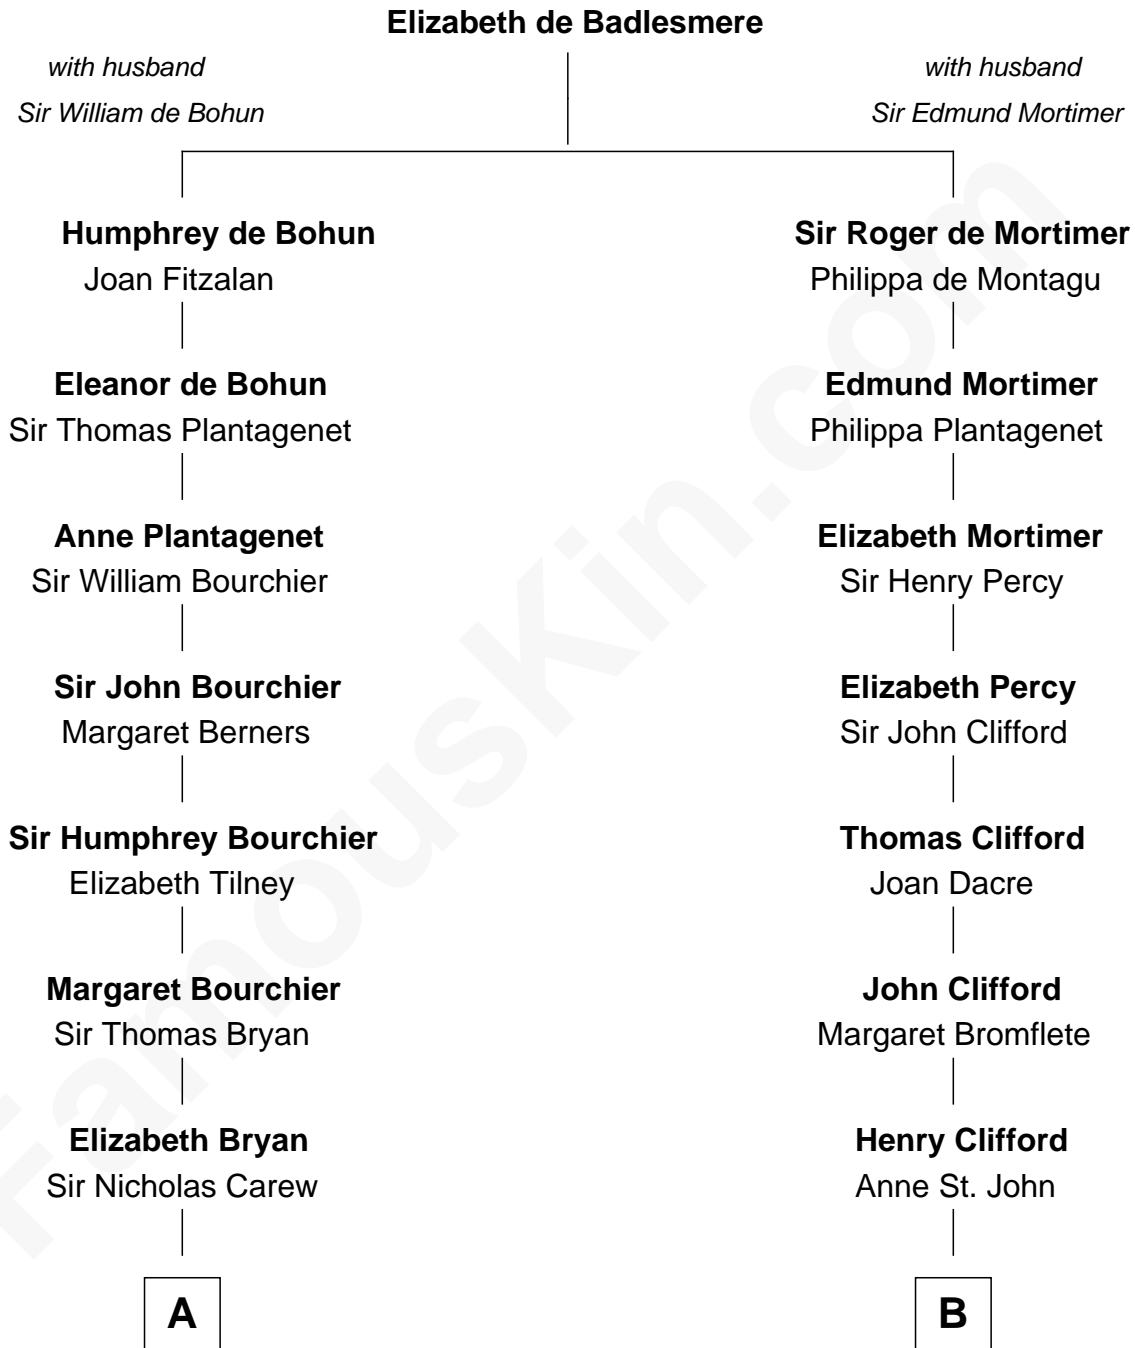

FamousKin.com

Relationship Chart of

Bill Weld

68th Governor of Massachusetts

19th cousin 1 time removed of

William Howard Taft

27th U.S. President

C

Fanny Elizabeth Bartholomew

Dr. Francis Minot Weld

Francis Minot Weld

Margaret Low White

David Weld

Mary Blake Nichols

Bill Weld

68th Governor of Massachusetts

D

Peter Rawson Taft

Sylvia Howard

Alphonso Taft

Louisa Maria Torrey

William Howard Taft

27th U.S. President