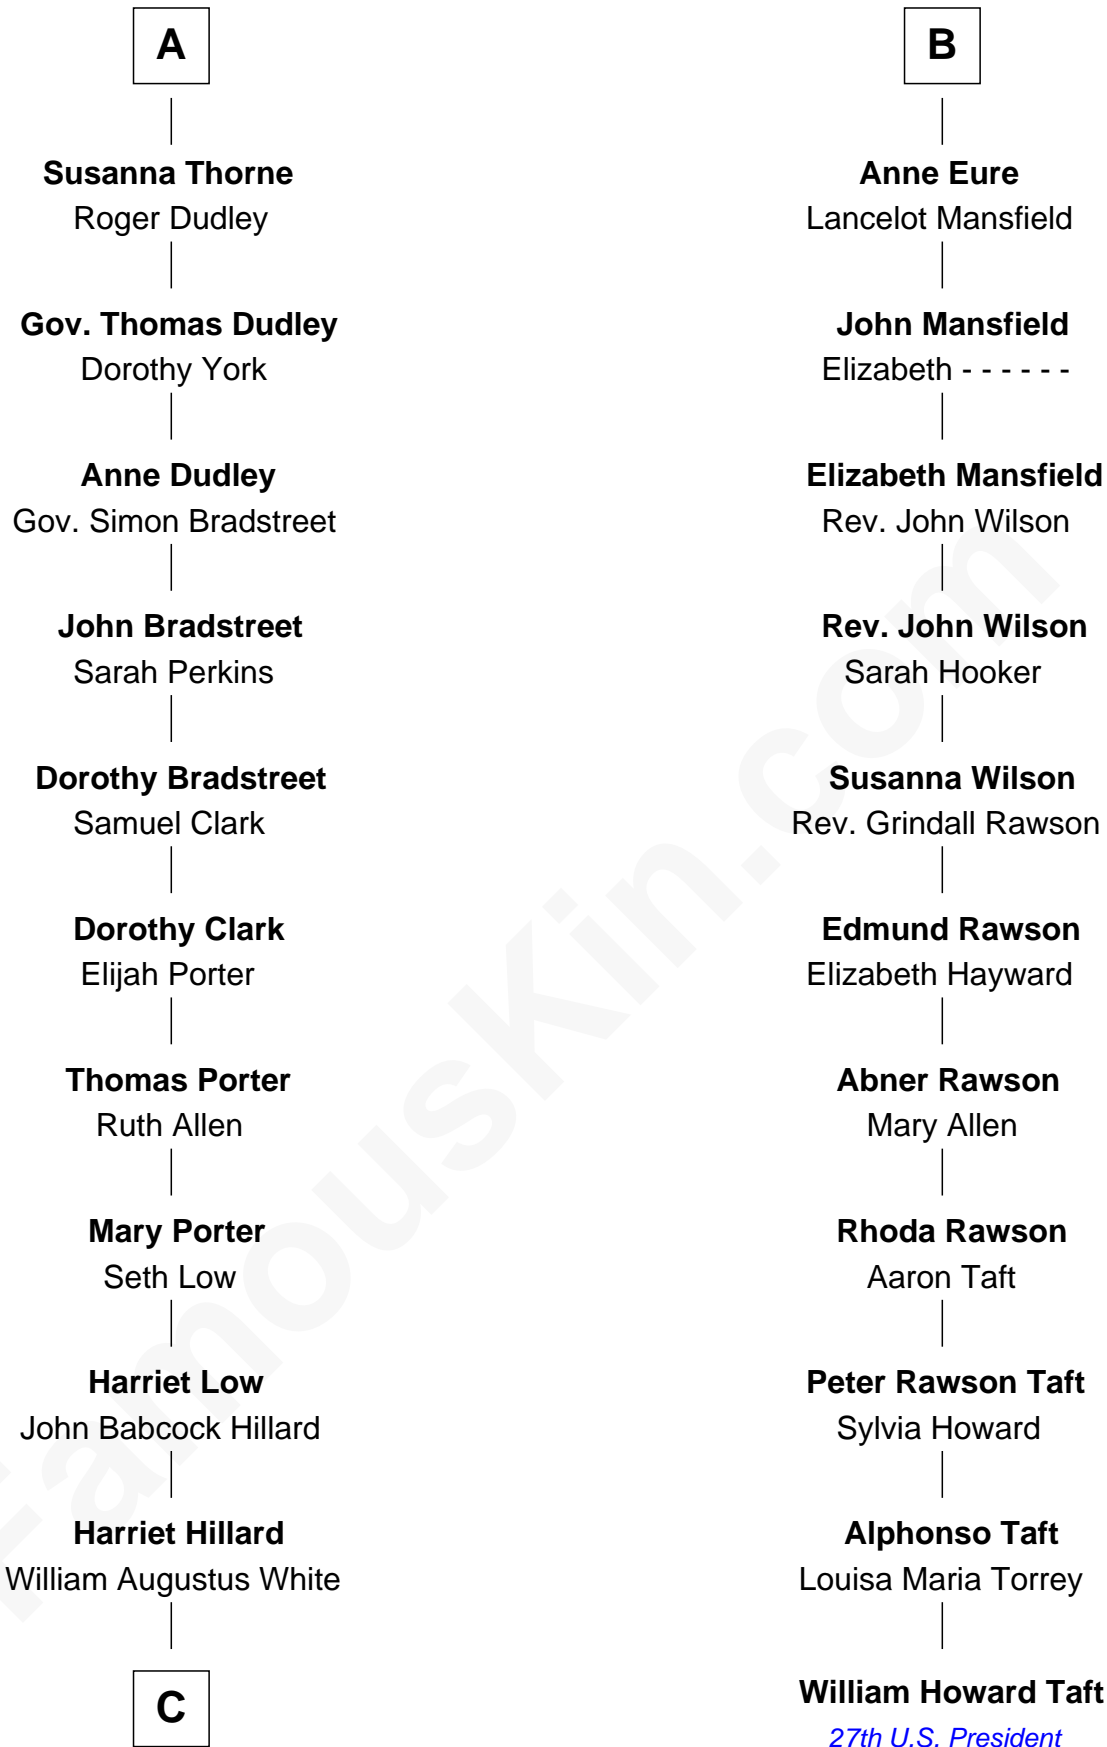

FamousKin.com

Relationship Chart of

Bill Weld

68th Governor of Massachusetts
17th cousin 2 times removed of

William Howard Taft
27th U.S. President

C

—
Margaret Low White

Francis Minot Weld

—
David Weld

Mary Blake Nichols

—
Bill Weld

68th Governor of Massachusetts

FamousKin.com