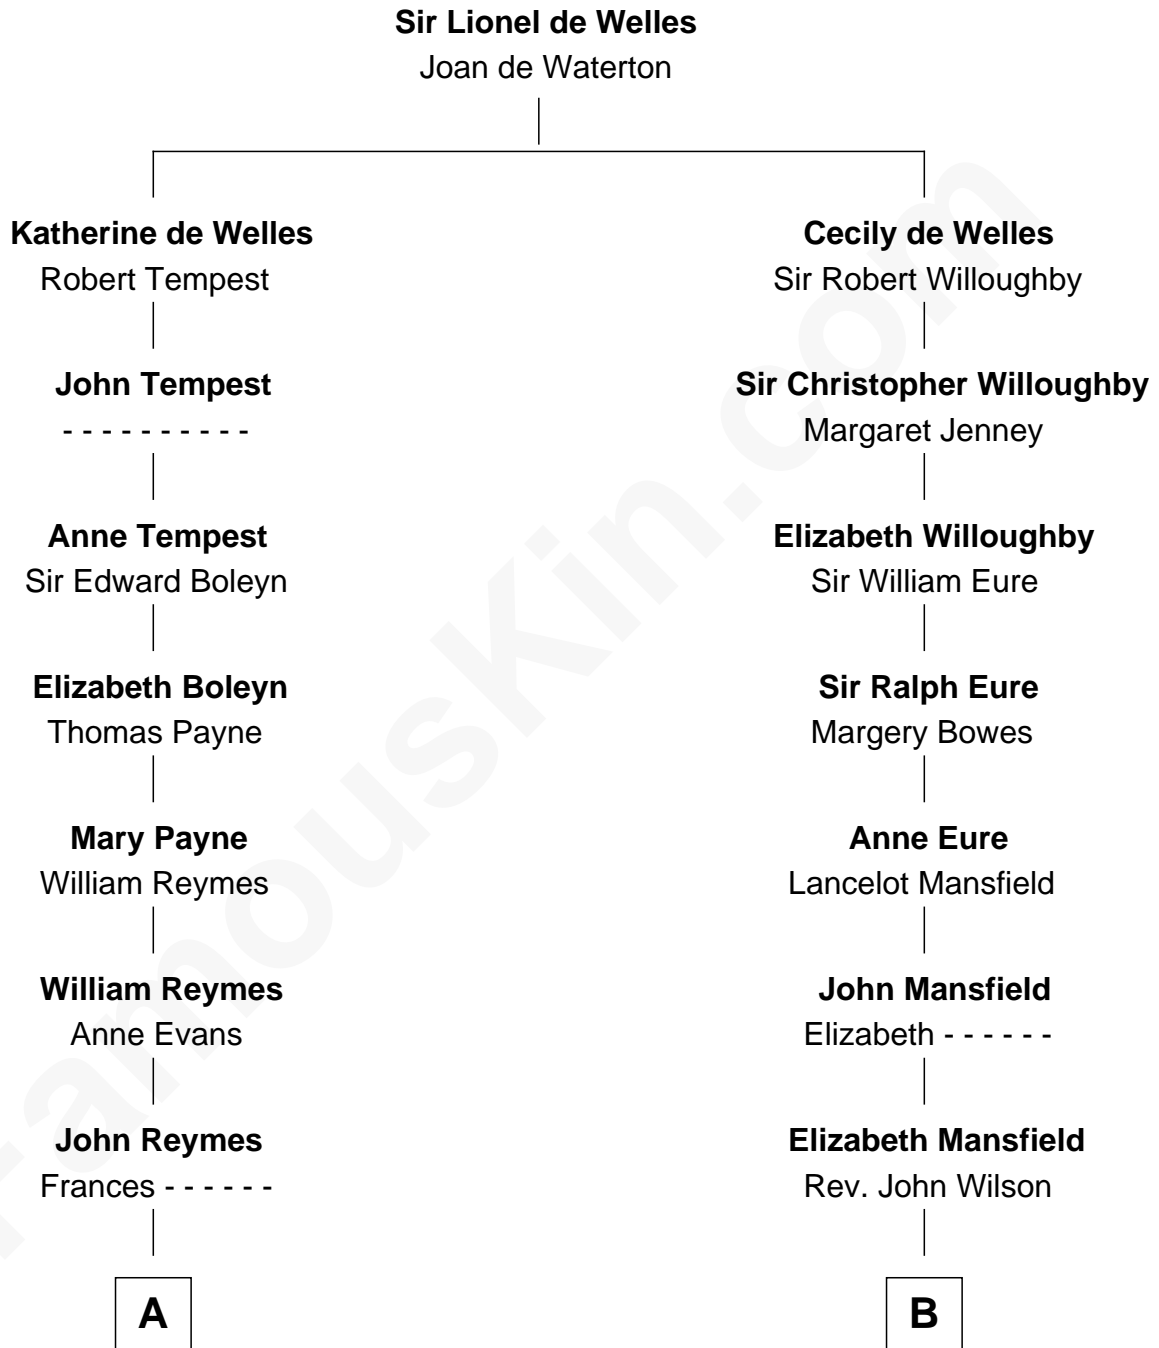

FamousKin.com

Relationship Chart of

Bill Weld

68th Governor of Massachusetts
14th cousin 3 times removed of

William Howard Taft
27th U.S. President

A

Abigail Reymes
Rev. Nathaniel Brewster

Probable

Sarah Brewster
Jonathan Smith

Jonathan Smith
Elizabeth Platt

Tabitha Smith
Nicholl Floyd

Maj. Gen. William Floyd
Hannah Jones

Col. Nicoll Floyd
Phebe Gelston

John Gelston Floyd
Sarah Backus Kirkland

John Gelston Floyd
Julia Floyd DuBois

Edmund Rawson
Elizabeth Hayward

Abner Rawson
Mary Allen

Rhoda Rawson
Aaron Taft

Peter Rawson Taft
Sylvia Howard

Alphonso Taft
Louisa Maria Torrey

William Howard Taft
27th U.S. President