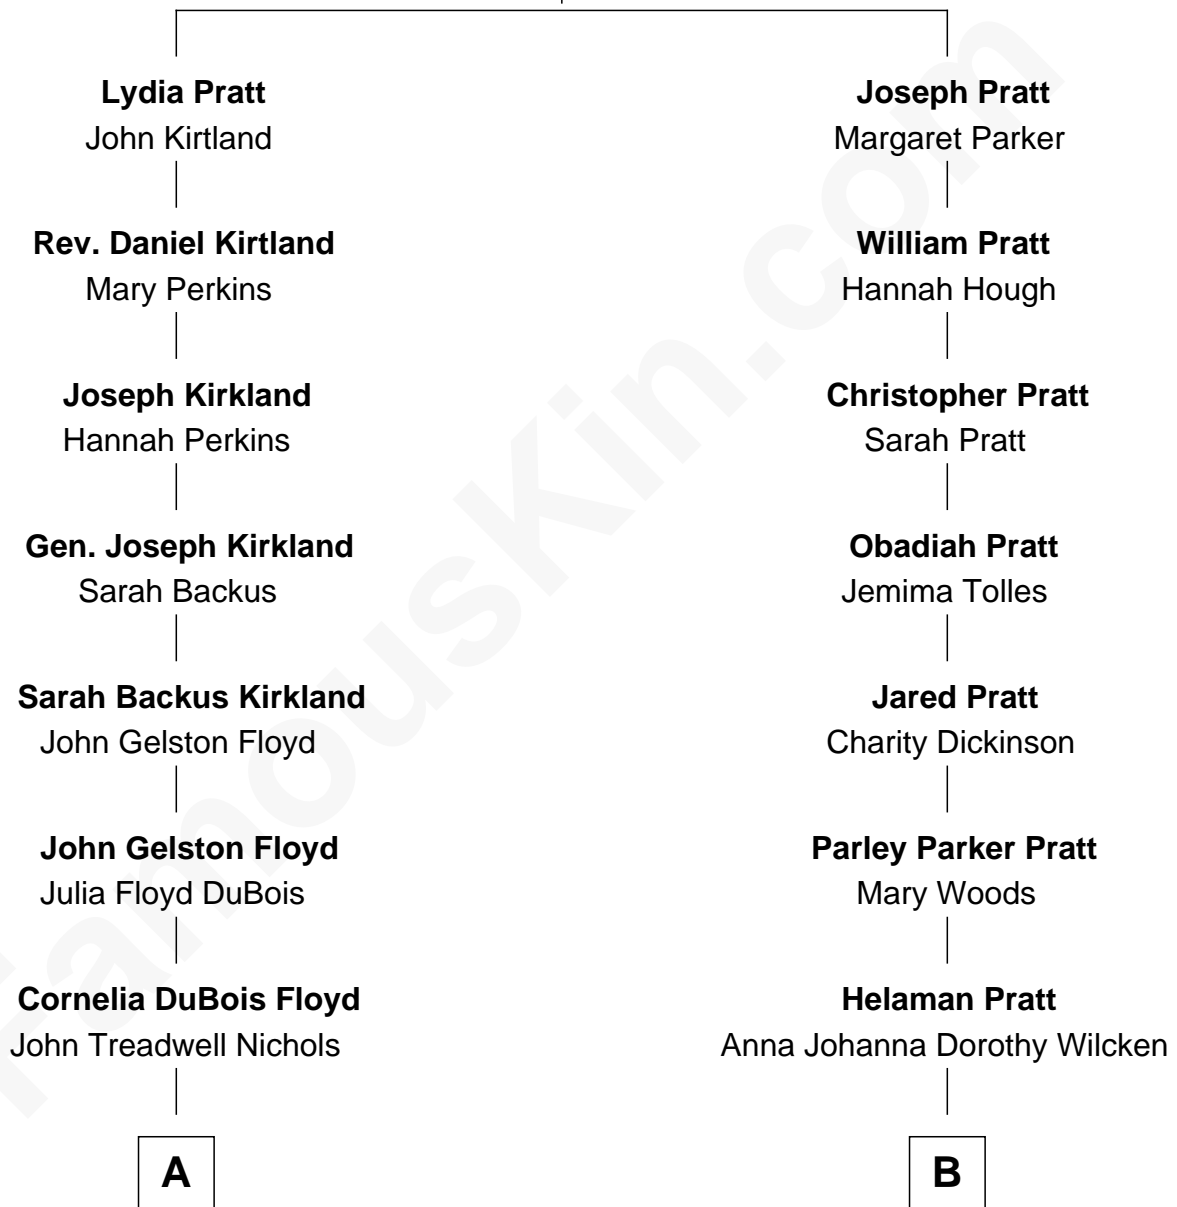

FamousKin.com Relationship Chart of

Bill Weld

68th Governor of Massachusetts

8th cousin 1 time removed of

Mitt Romney

70th Governor of Massachusetts

William Pratt
Elizabeth Clark

A

Mary Blake Nichols

David Weld

Bill Weld

68th Governor of Massachusetts

B

Anna Amelia Pratt

Gaskell Samuel Romney

George Wilcken Romney

Lenore Emily LaFount

Mitt Romney

70th Governor of Massachusetts

FamousKin.com