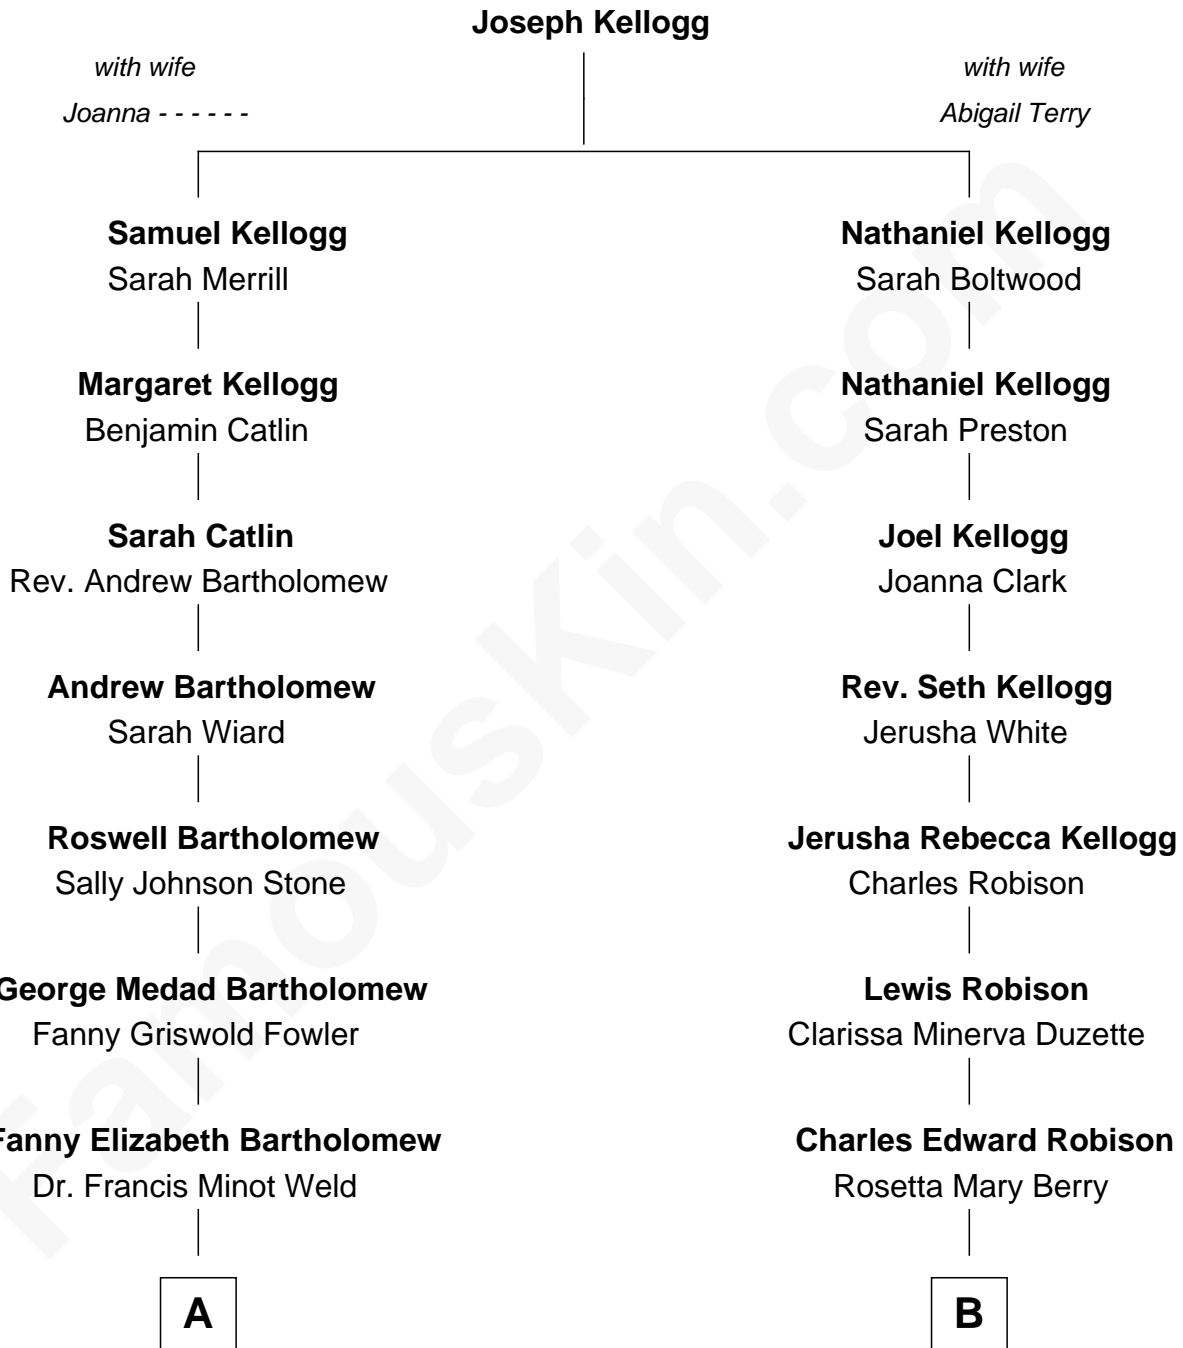

# FamousKin.com Relationship Chart of

**Bill Weld**

*68th Governor of Massachusetts*

9th cousin of

**Mitt Romney**

*70th Governor of Massachusetts*

**A**

**Francis Minot Weld**  
Margaret Low White

**David Weld**  
Mary Blake Nichols

**Bill Weld**  
*68th Governor of Massachusetts*

**B**

**Alma Luella Robison**  
Harold Arundel LaFount

**Lenore Emily LaFount**  
George Wilcken Romney

**Mitt Romney**  
*70th Governor of Massachusetts*