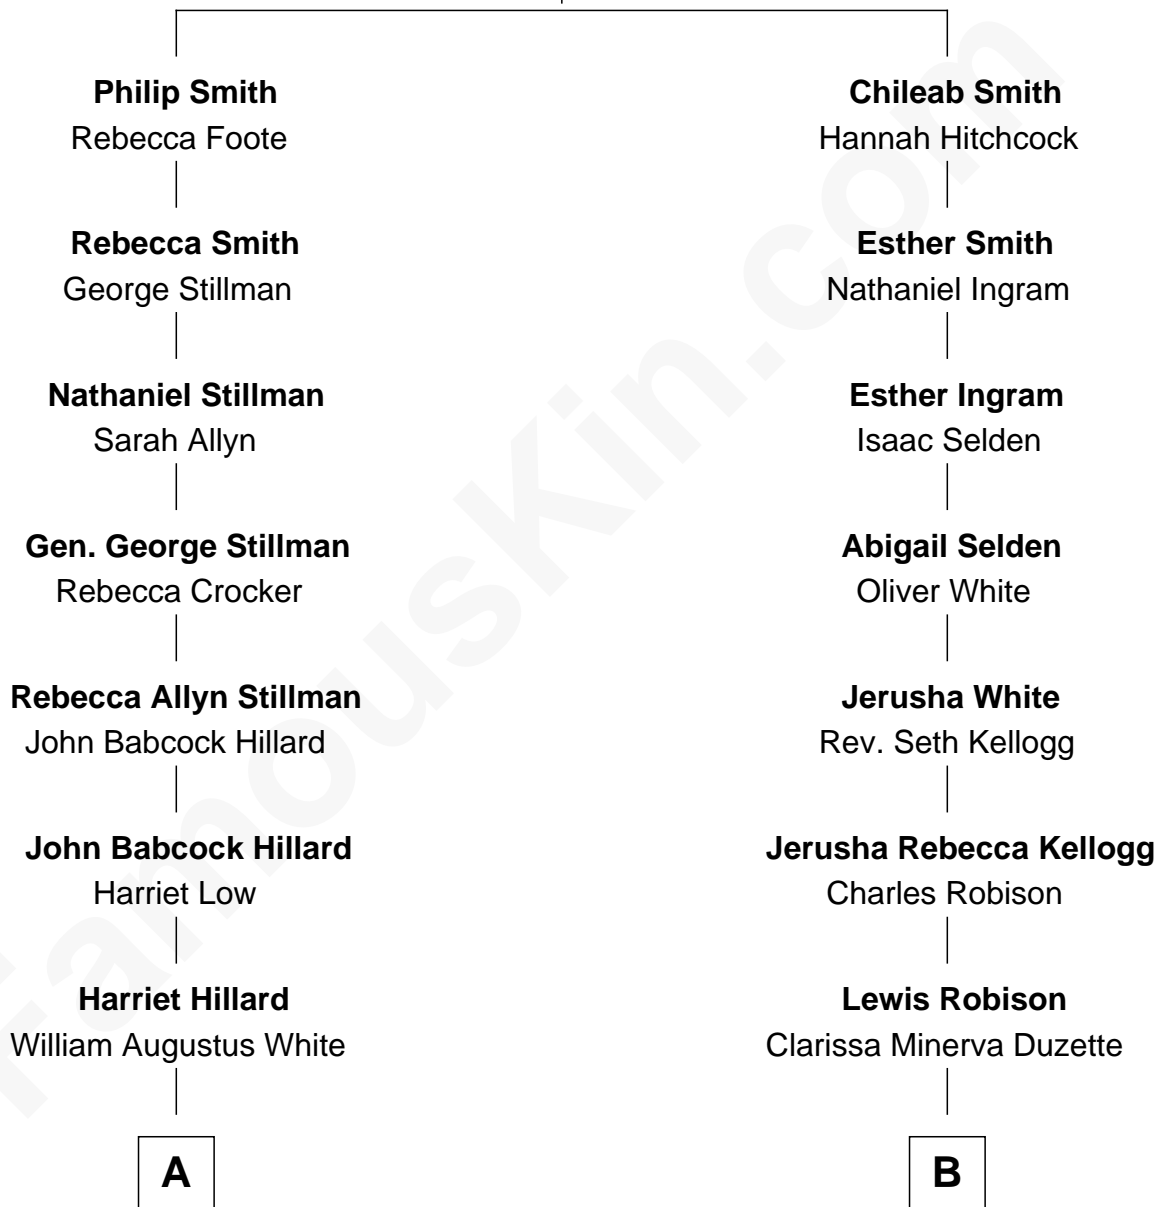

FamousKin.com Relationship Chart of

Bill Weld

68th Governor of Massachusetts

9th cousin 1 time removed of

Mitt Romney

70th Governor of Massachusetts

Samuel Smith
Elizabeth Smith

A

Margaret Low White

Francis Minot Weld

David Weld

Mary Blake Nichols

Bill Weld

68th Governor of Massachusetts

B

Charles Edward Robison

Rosetta Mary Berry

Alma Luella Robison

Harold Arundel LaFount

Lenore Emily LaFount

George Wilcken Romney

Mitt Romney

70th Governor of Massachusetts