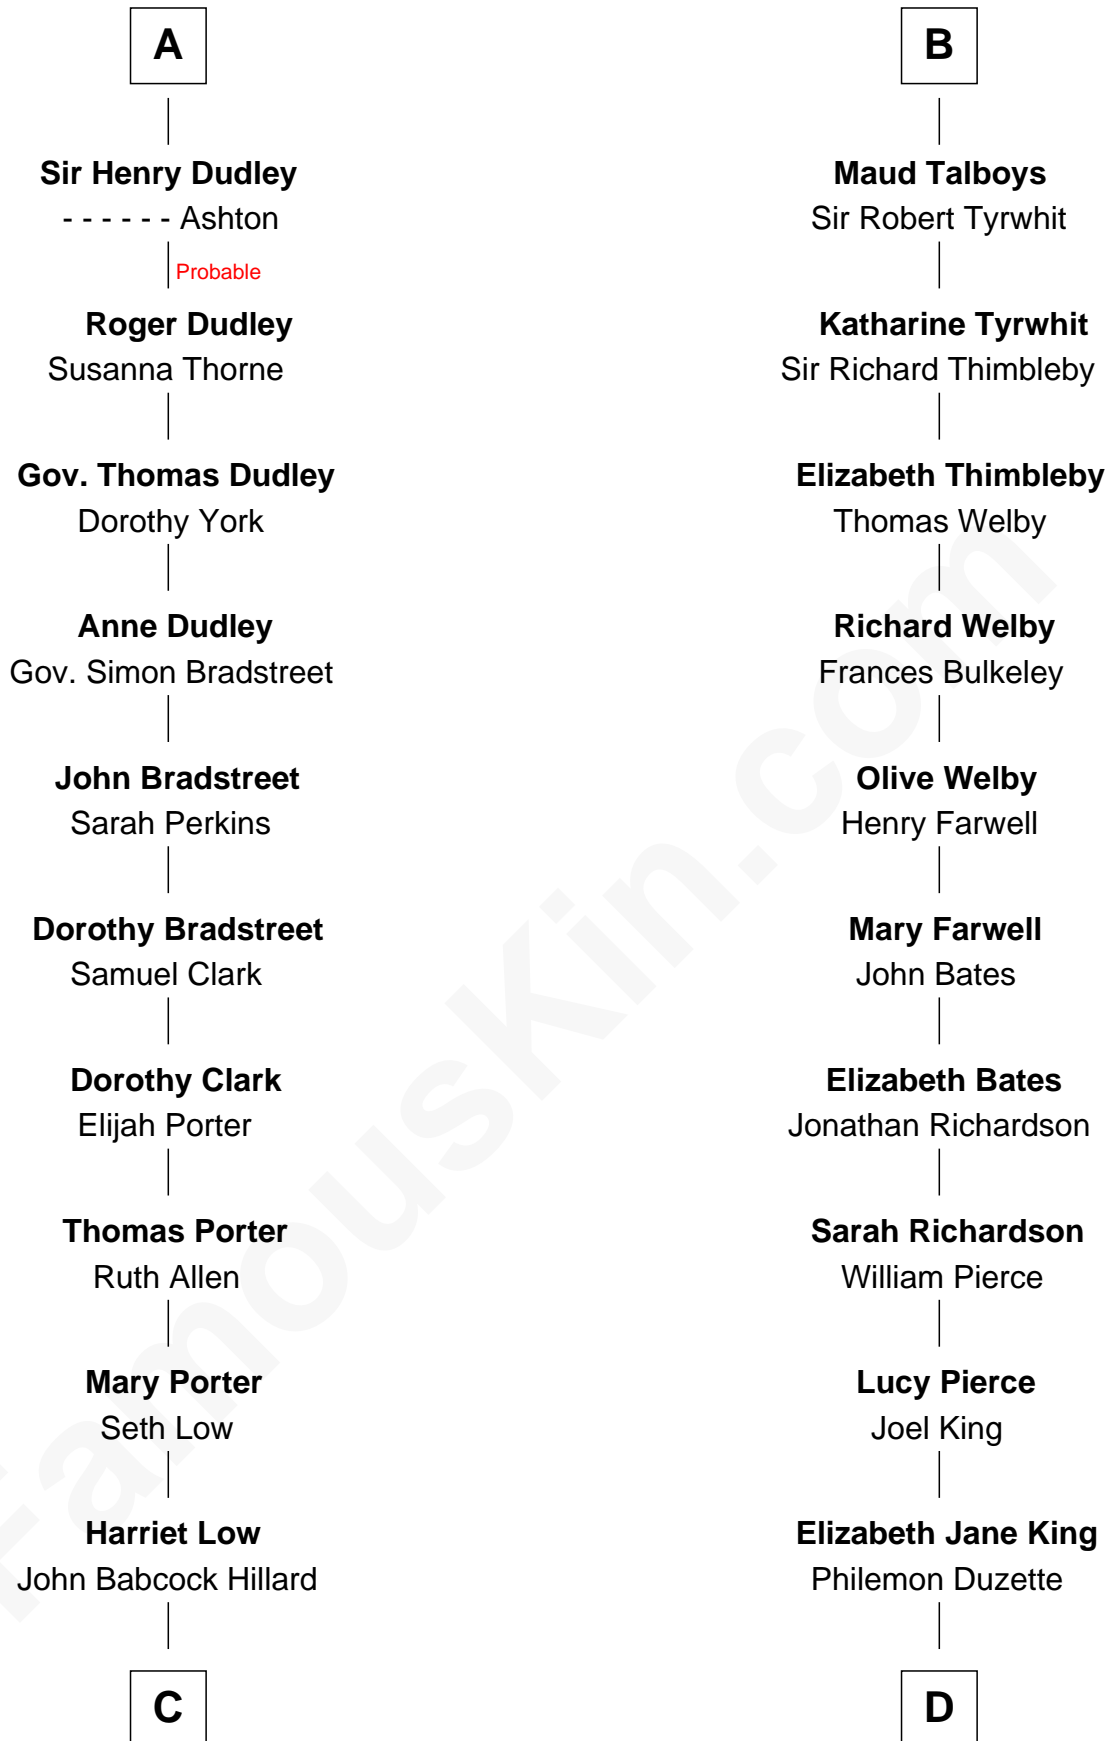

FamousKin.com Relationship Chart of

Bill Weld

68th Governor of Massachusetts

20th cousin 1 time removed of

Mitt Romney

70th Governor of Massachusetts

Henry Plantagenet

Maud de Chaworth

Sir William Heron

Elizabeth Heron

Sir John Heron

Elizabeth Heron

Sir Robert Talboys

B

C

Harriet Hillard
William Augustus White

Margaret Low White
Francis Minot Weld

David Weld
Mary Blake Nichols

Bill Weld
68th Governor of Massachusetts

D

Clarissa Minerva Duzette
Lewis Robison

Charles Edward Robison
Rosetta Mary Berry

Alma Luella Robison
Harold Arundel LaFount