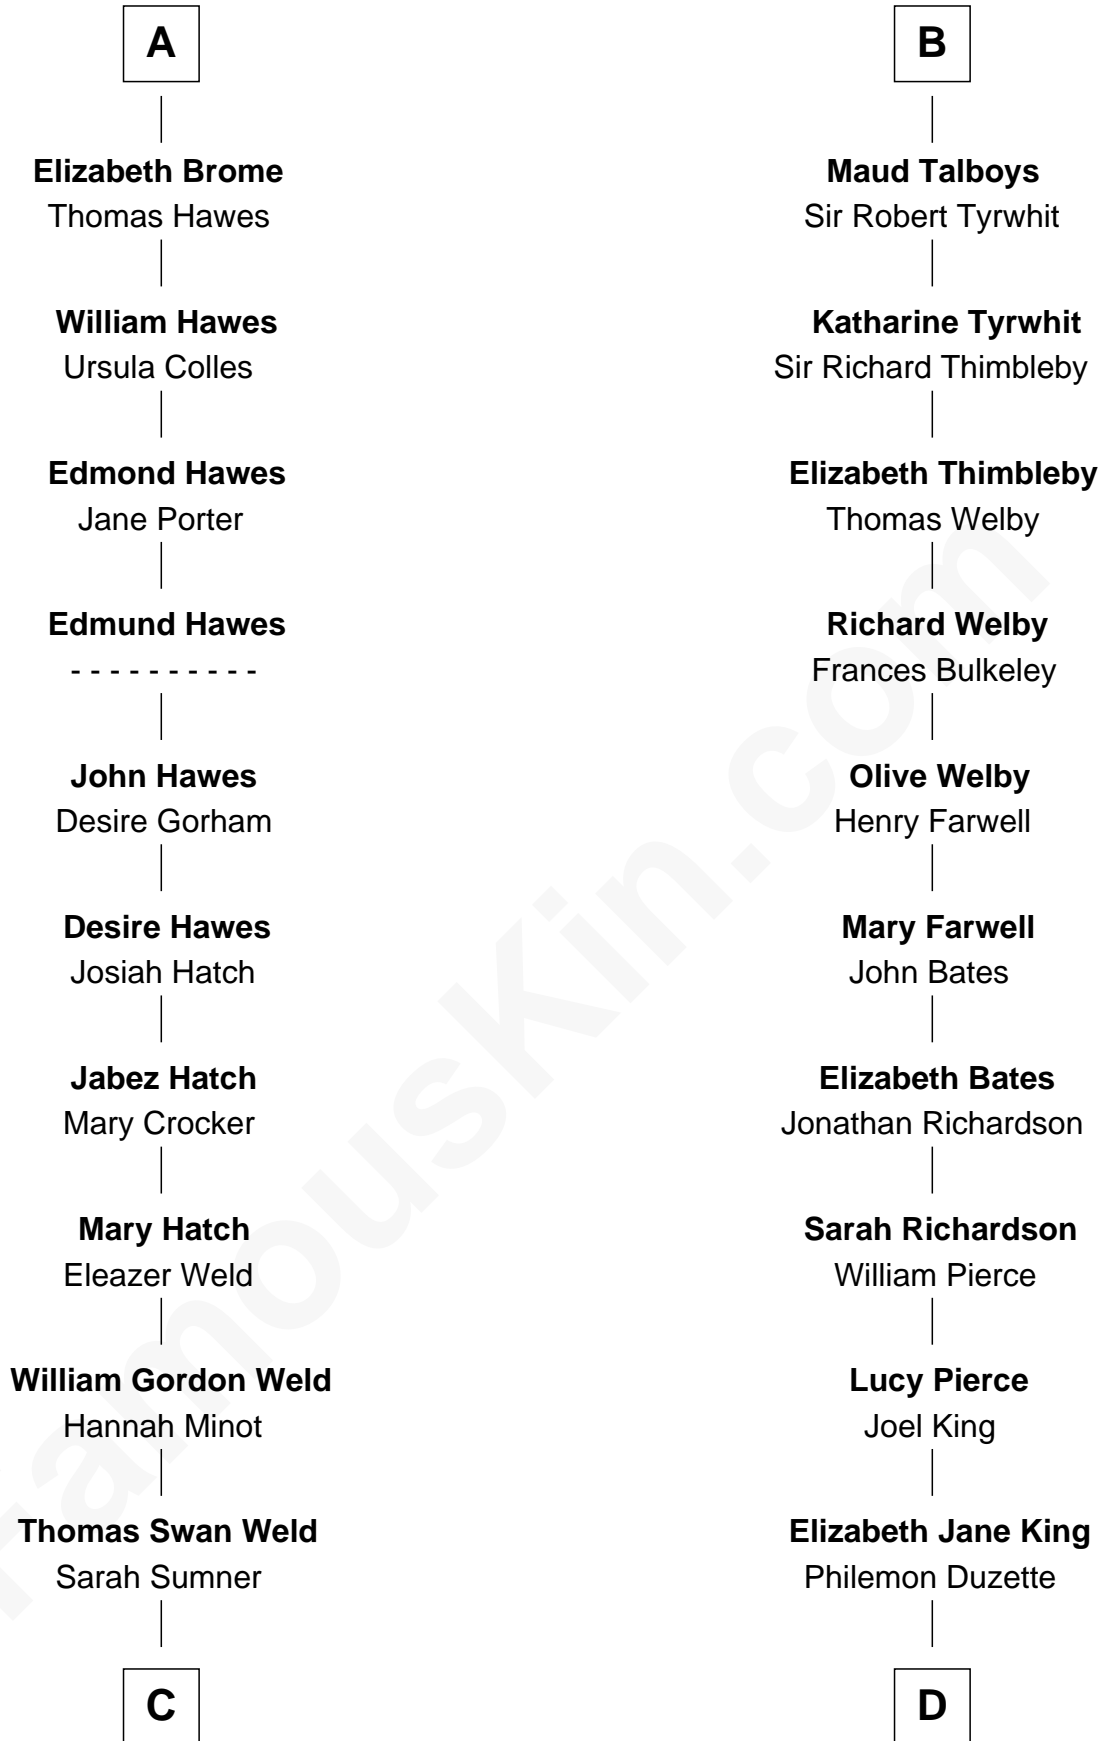

FamousKin.com Relationship Chart of

Bill Weld

68th Governor of Massachusetts

20th cousin 1 time removed of

Mitt Romney

70th Governor of Massachusetts

Sir Robert de Ros

Isabel de Aubeney

C

Dr. Francis Minot Weld
Fanny Elizabeth Bartholomew

Francis Minot Weld
Margaret Low White

David Weld
Mary Blake Nichols

Bill Weld
68th Governor of Massachusetts

D

Clarissa Minerva Duzette
Lewis Robison

Charles Edward Robison
Rosetta Mary Berry

Alma Luella Robison
Harold Arundel LaFount

Lenore Emily LaFount
George Wilcken Romney

Mitt Romney
70th Governor of Massachusetts