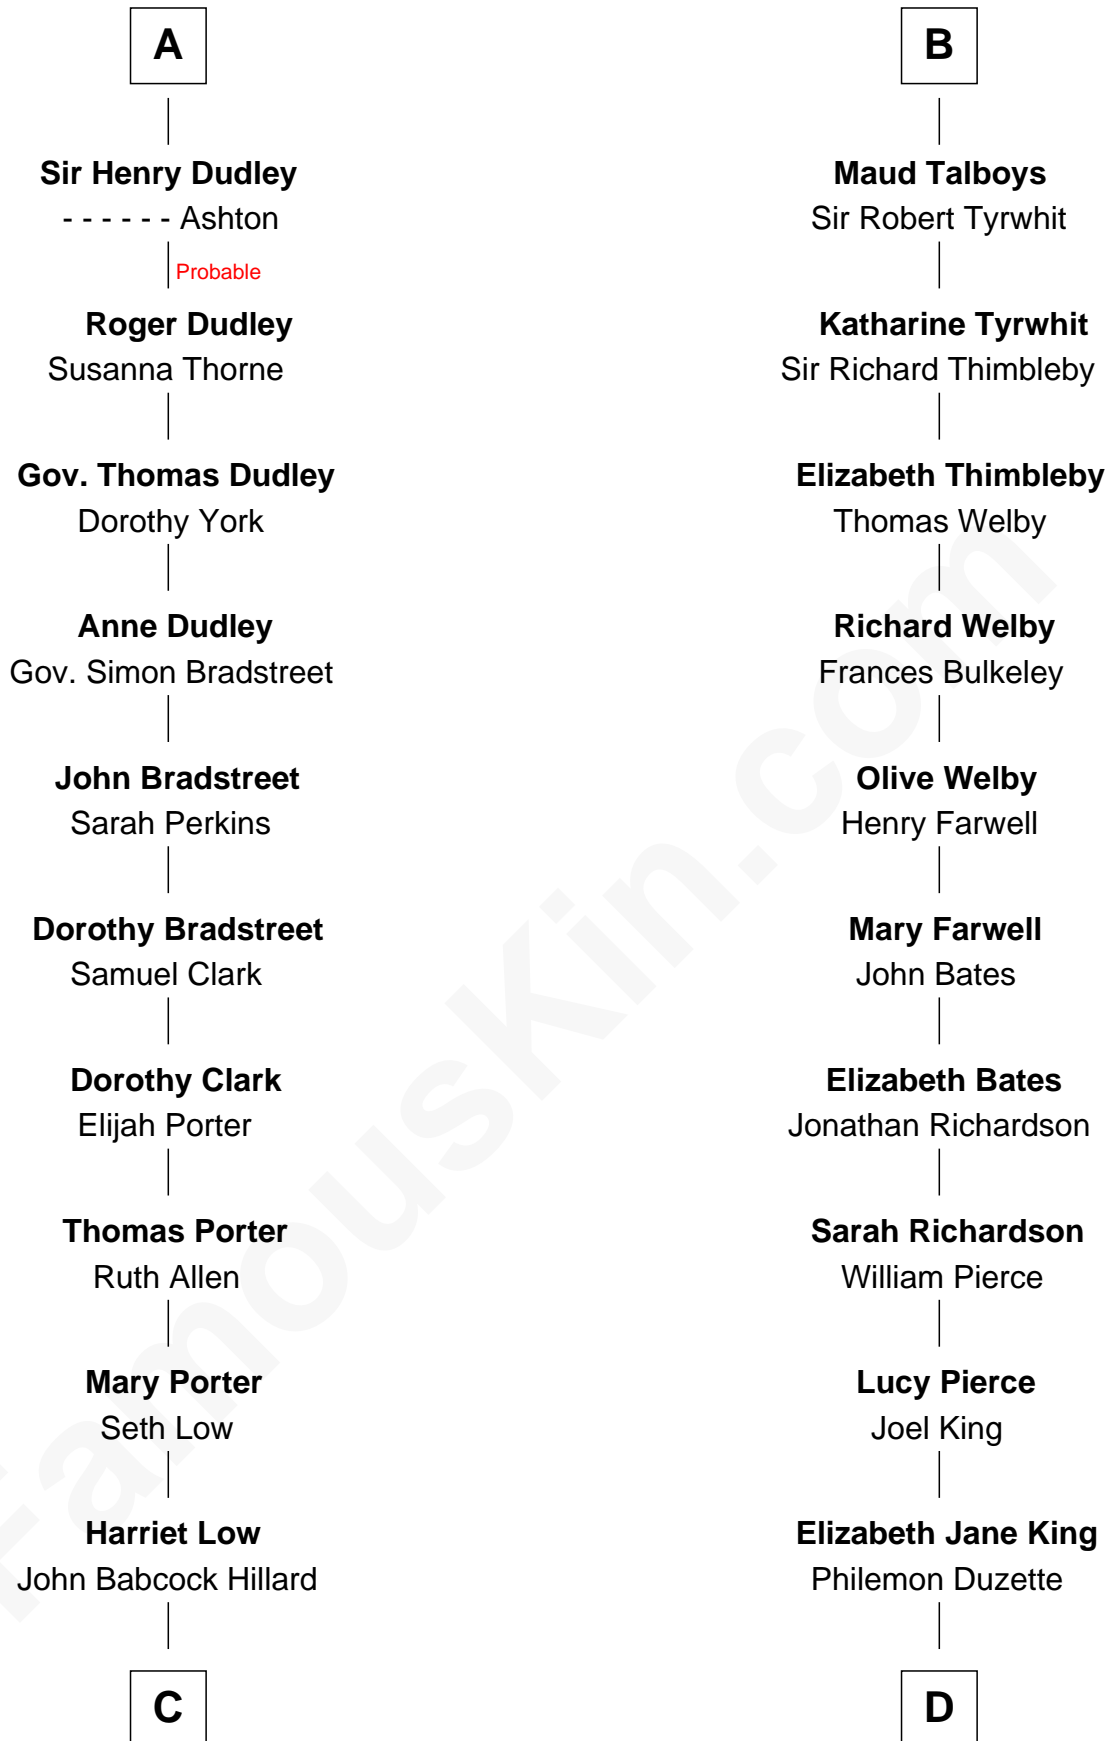

FamousKin.com Relationship Chart of

Bill Weld

68th Governor of Massachusetts

20th cousin 1 time removed of

Mitt Romney

70th Governor of Massachusetts

Sir Hugh I de Audley

Iseult de Mortimer

C

Harriet Hillard
William Augustus White

Margaret Low White
Francis Minot Weld

David Weld
Mary Blake Nichols

Bill Weld
68th Governor of Massachusetts

D

Clarissa Minerva Duzette
Lewis Robison

Charles Edward Robison
Rosetta Mary Berry

Alma Luella Robison
Harold Arundel LaFount

Lenore Emily LaFount
George Wilcken Romney

Mitt Romney
70th Governor of Massachusetts