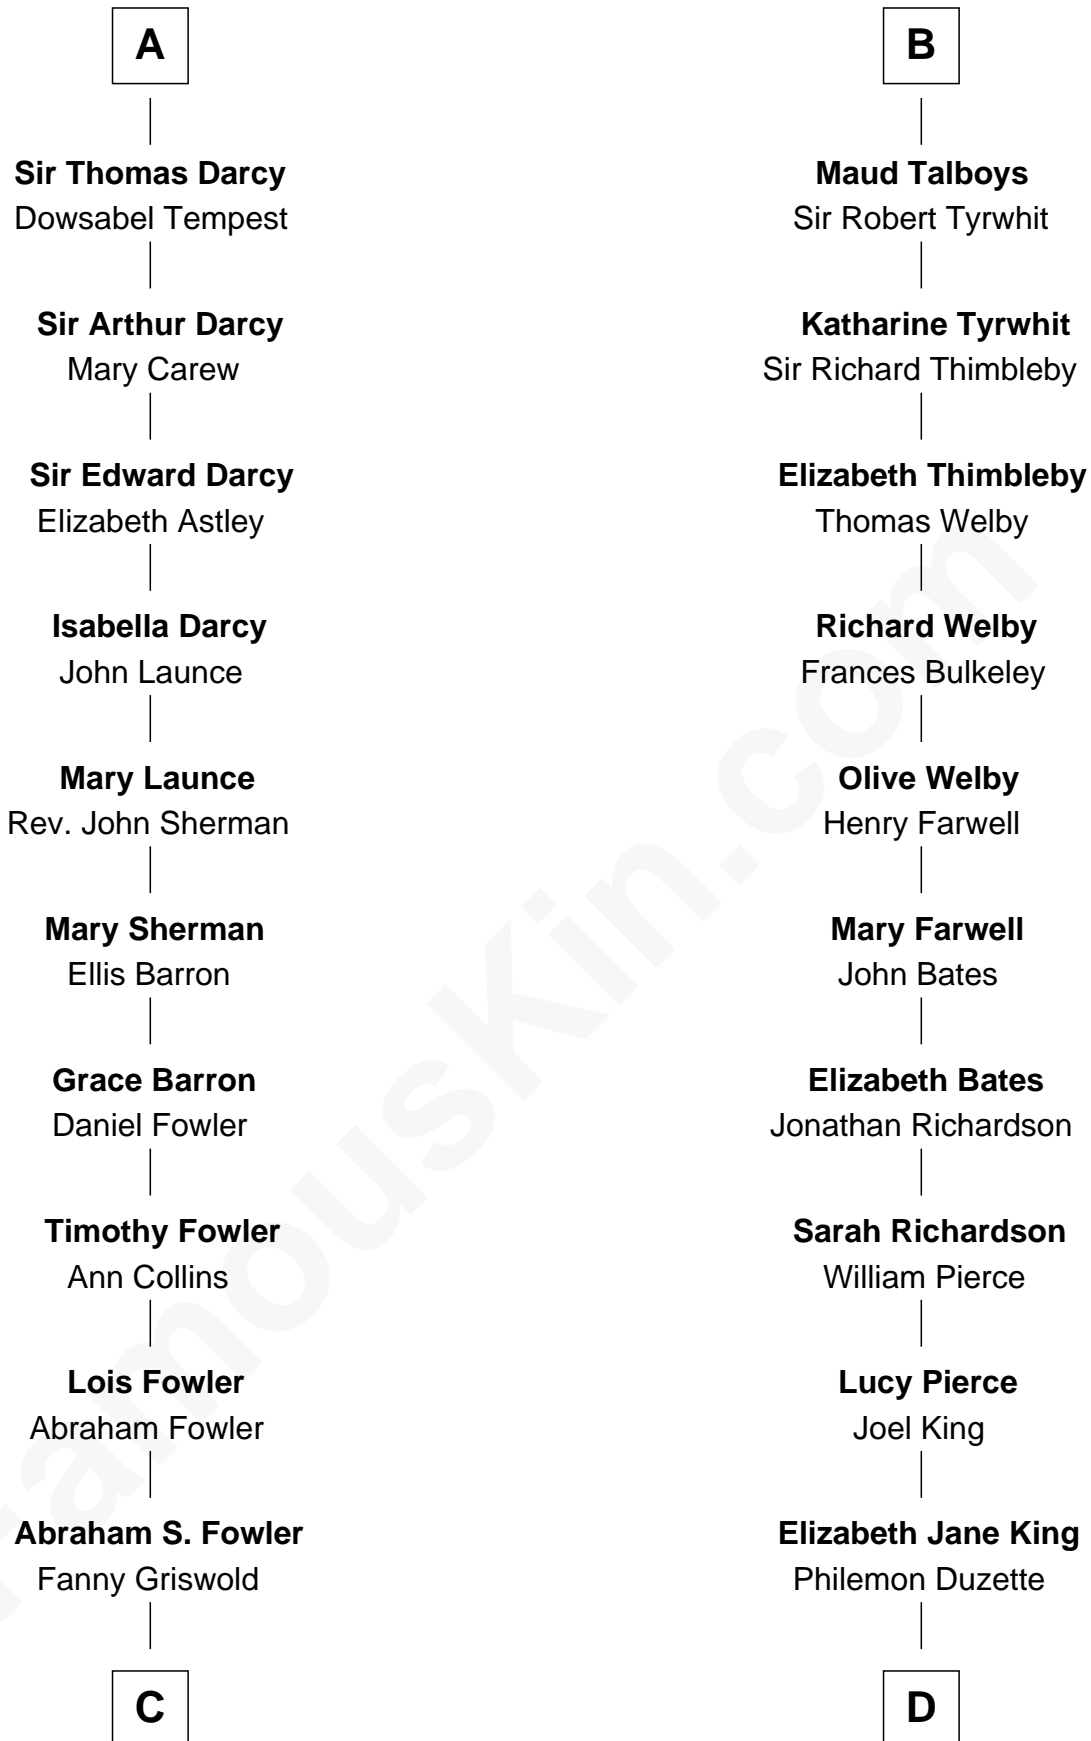

FamousKin.com Relationship Chart of

Bill Weld

68th Governor of Massachusetts

21st cousin of

Mitt Romney

70th Governor of Massachusetts

John de Vaux

C

Fanny Griswold Fowler
George Medad Bartholomew

Fanny Elizabeth Bartholomew
Dr. Francis Minot Weld

Francis Minot Weld
Margaret Low White

David Weld
Mary Blake Nichols

Bill Weld
68th Governor of Massachusetts

D

Clarissa Minerva Duzette
Lewis Robison

Charles Edward Robison
Rosetta Mary Berry

Alma Luella Robison
Harold Arundel LaFount

Lenore Emily LaFount
George Wilcken Romney

Mitt Romney
70th Governor of Massachusetts