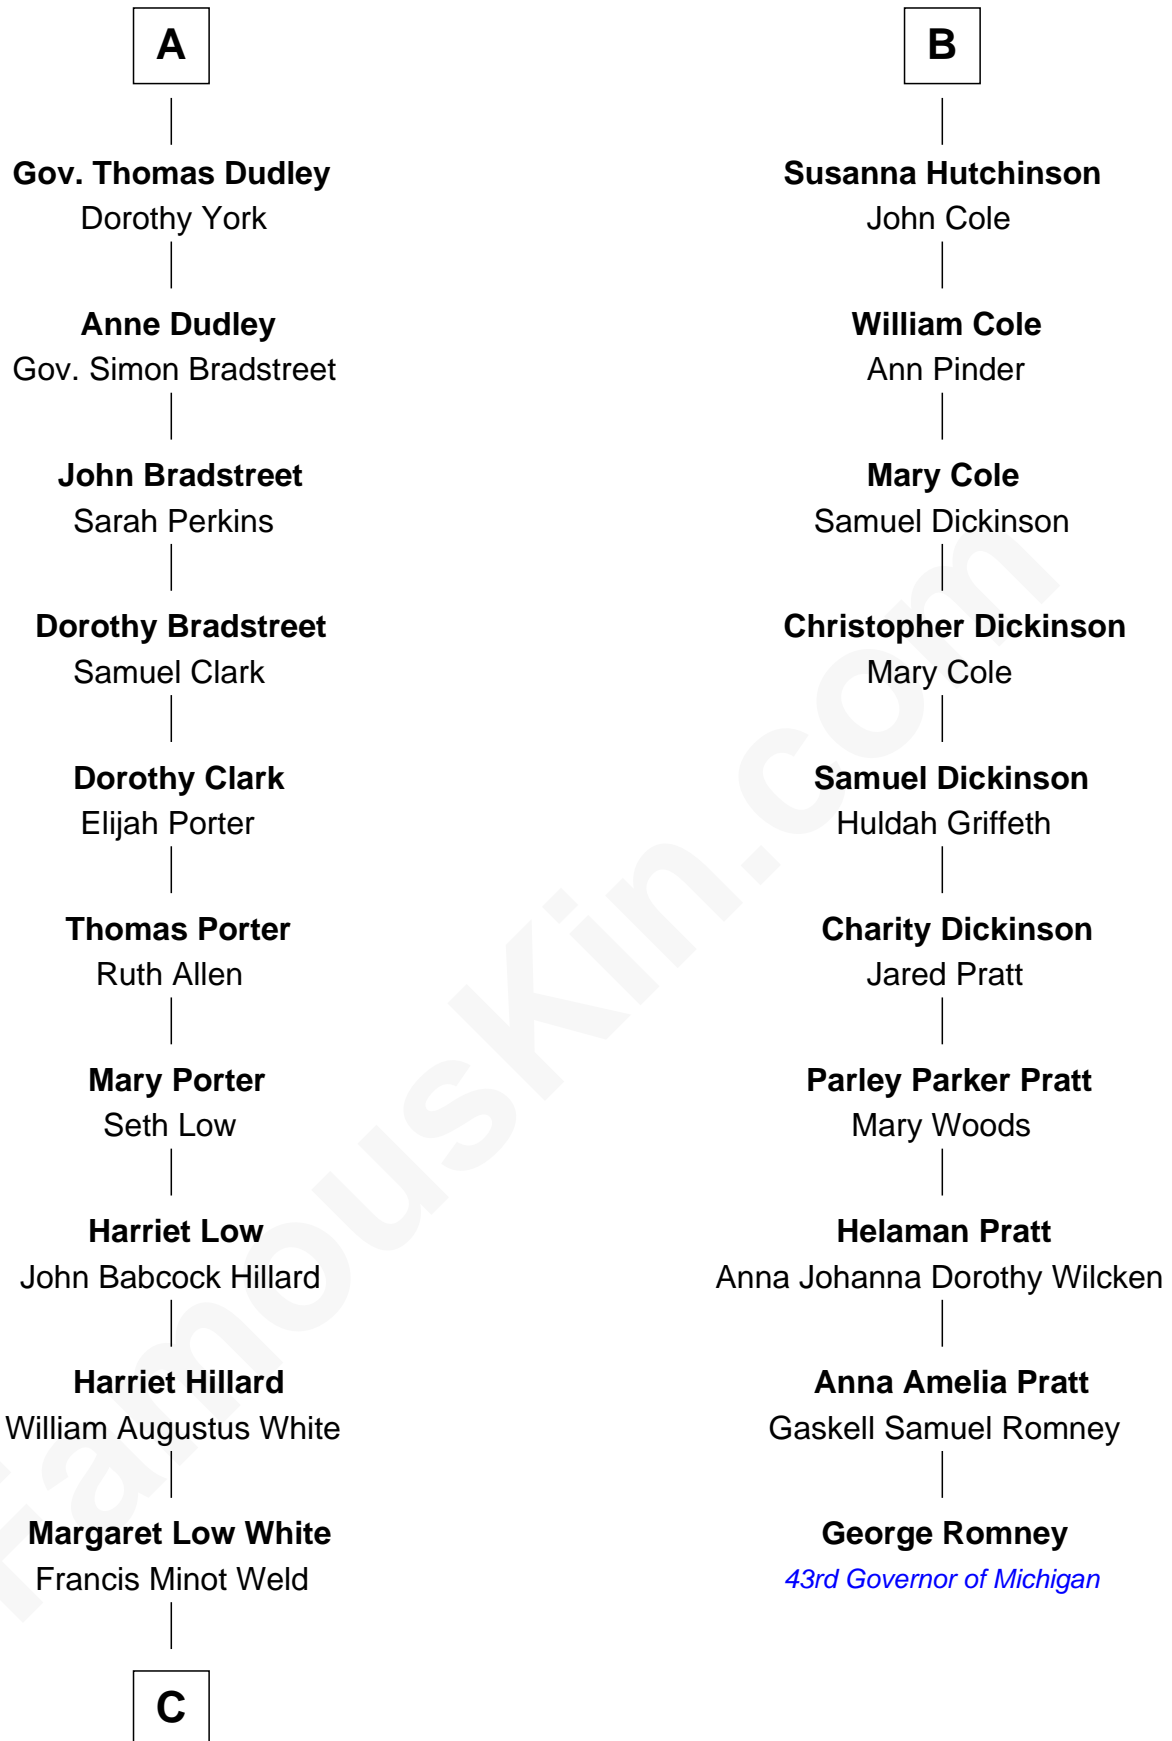

FamousKin.com

Relationship Chart of

Bill Weld

68th Governor of Massachusetts

16th cousin 2 times removed of

George Romney

43rd Governor of Michigan

C

—
David Weld

Mary Blake Nichols

—
Bill Weld

68th Governor of Massachusetts

FamousKin.com