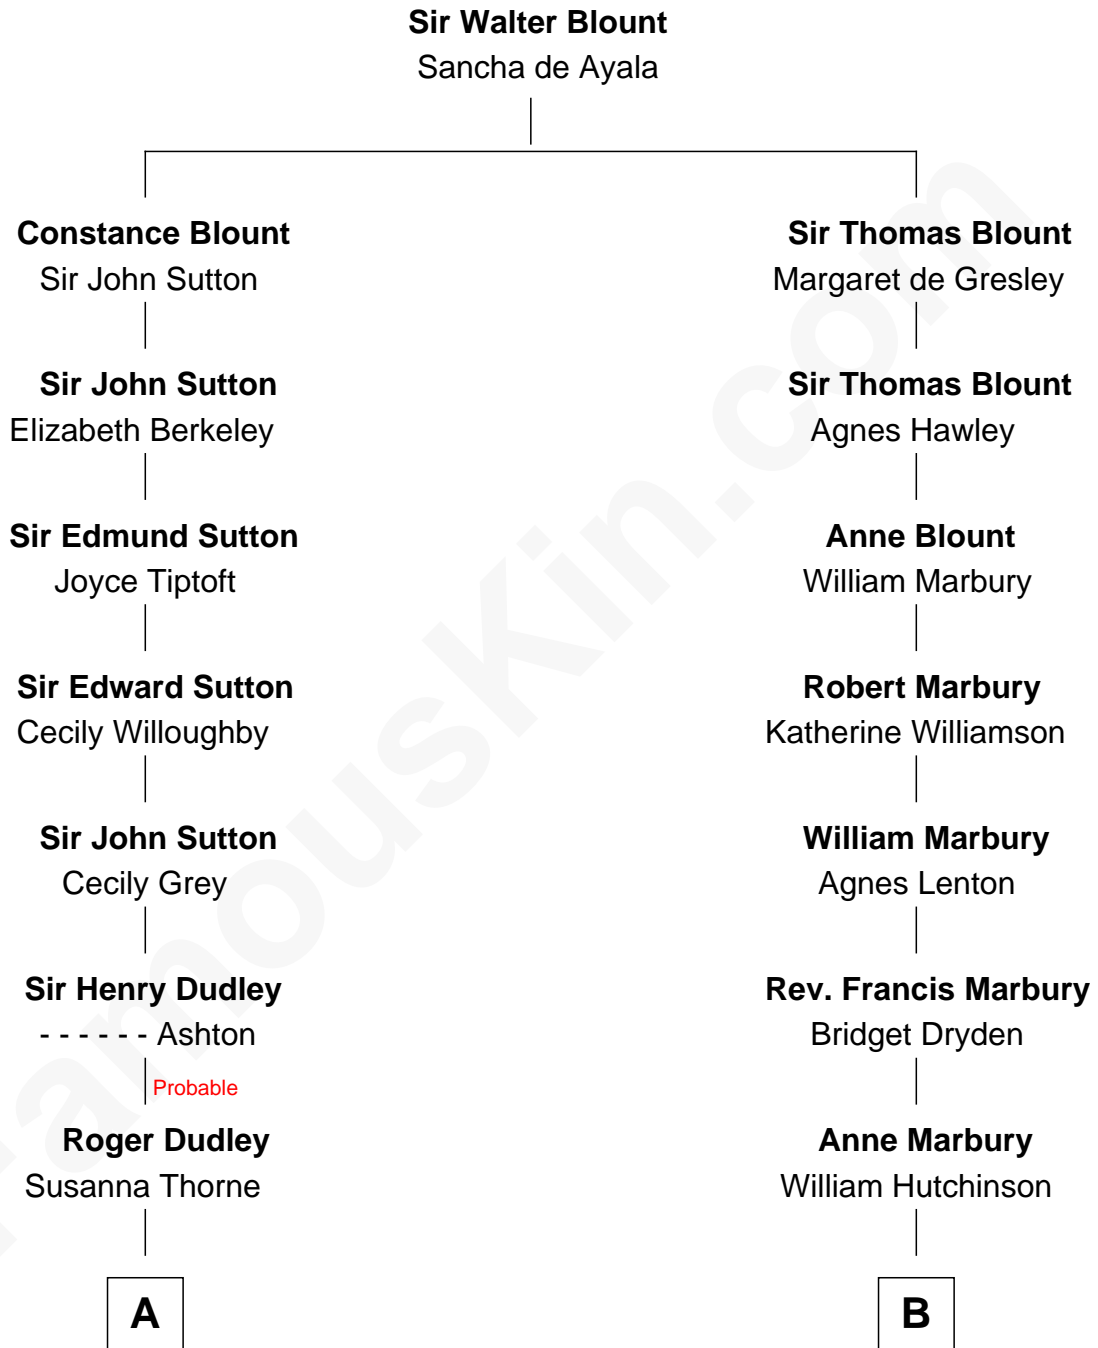

FamousKin.com

Relationship Chart of

Bill Weld

68th Governor of Massachusetts

16th cousin 2 times removed of

George Romney

43rd Governor of Michigan

C

—
David Weld

Mary Blake Nichols

—
Bill Weld

68th Governor of Massachusetts

FamousKin.com