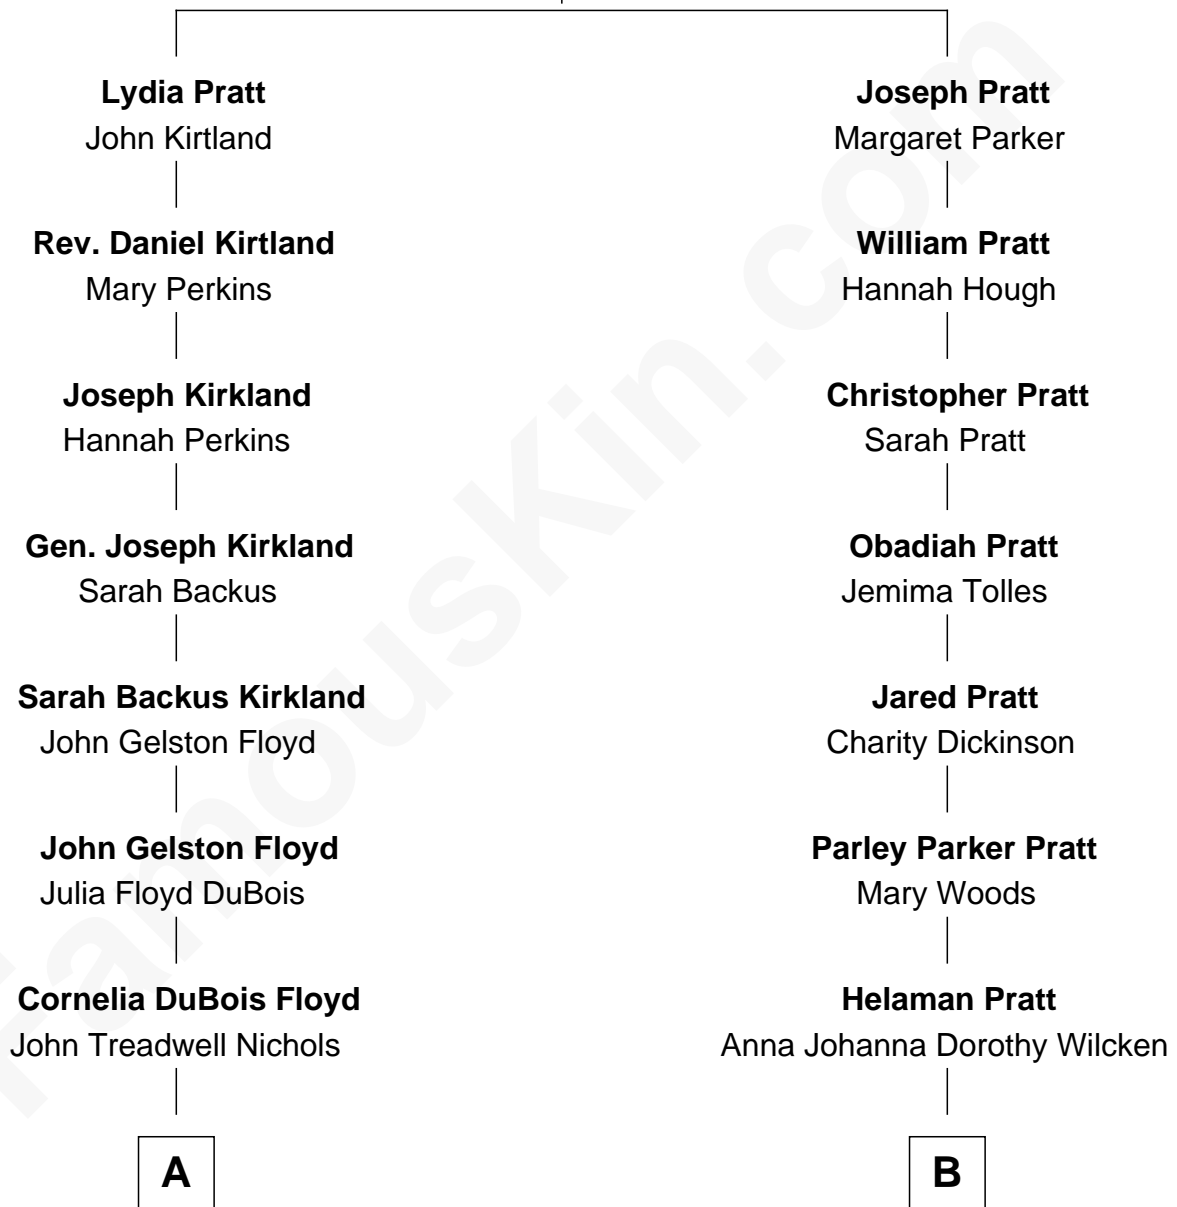

FamousKin.com Relationship Chart of

Bill Weld

68th Governor of Massachusetts

8th cousin of

George Romney

43rd Governor of Michigan

William Pratt
Elizabeth Clark

A

Mary Blake Nichols

David Weld

Bill Weld

68th Governor of Massachusetts

B

Anna Amelia Pratt

Gaskell Samuel Romney

George Romney

43rd Governor of Michigan

FamousKin.com