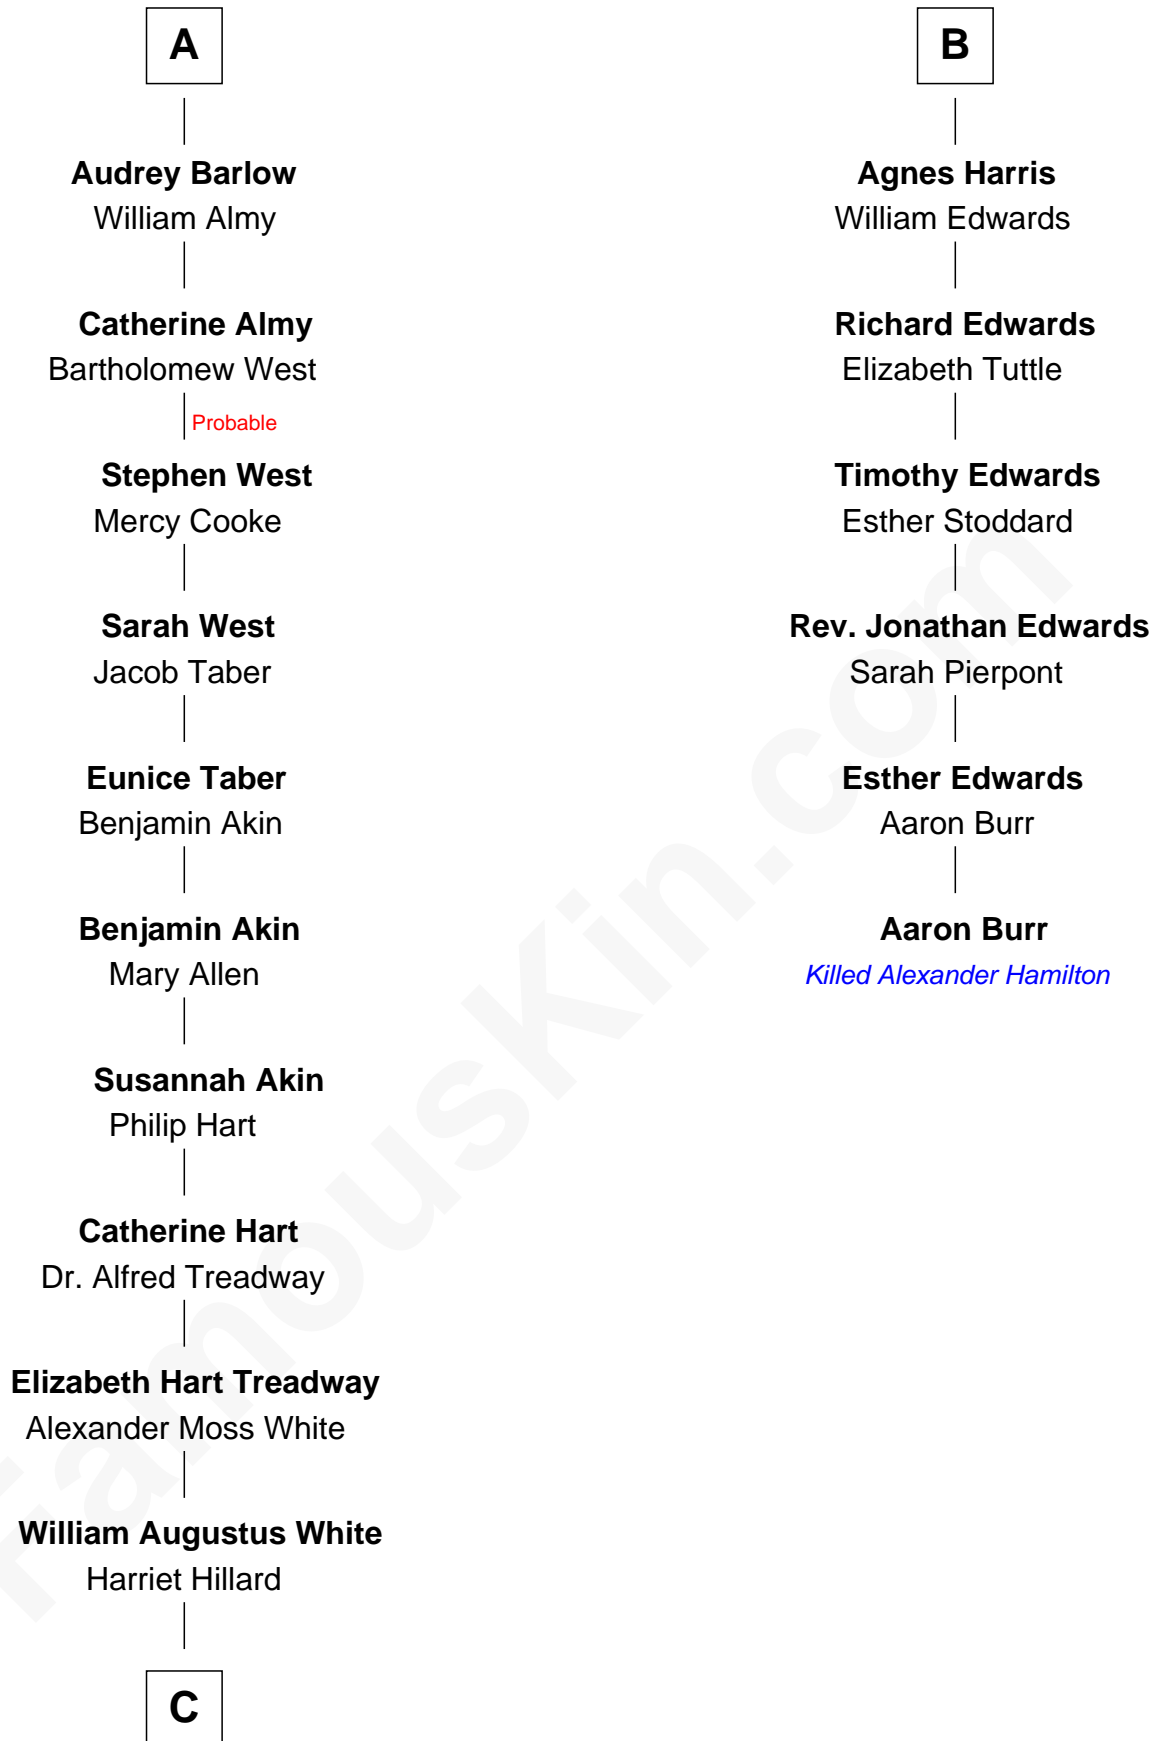

FamousKin.com Relationship Chart of

Bill Weld

68th Governor of Massachusetts

12th cousin 7 times removed of

Aaron Burr

Killed Alexander Hamilton

C

—
Margaret Low White

Francis Minot Weld

—
David Weld

Mary Blake Nichols

—
Bill Weld

68th Governor of Massachusetts

FamousKin.com