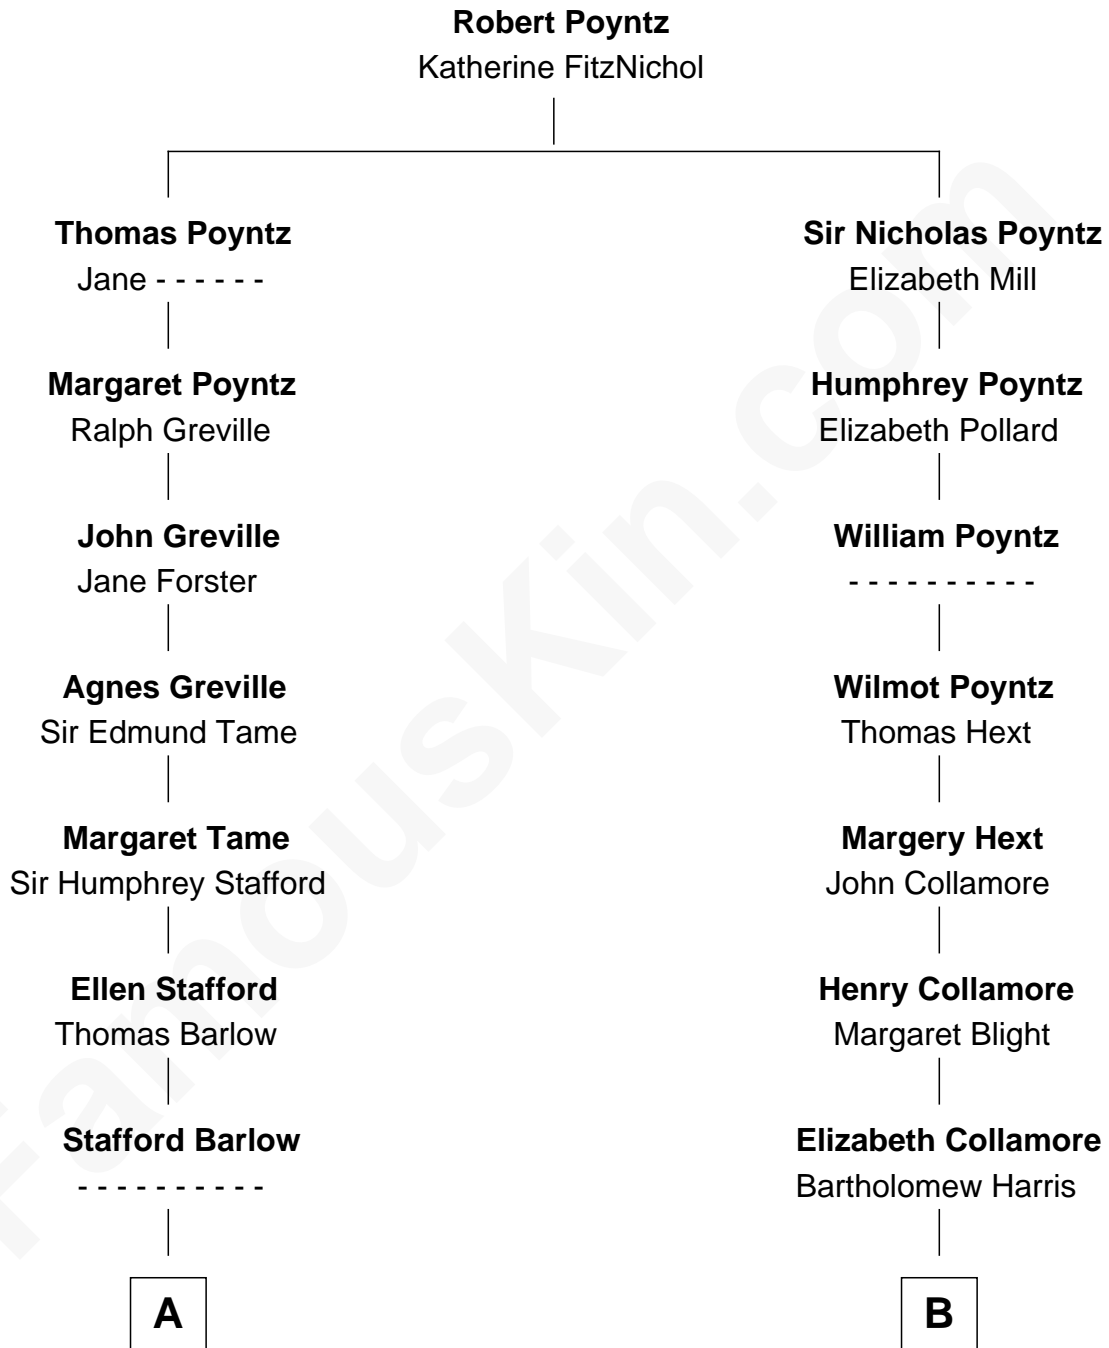

FamousKin.com Relationship Chart of

Bill Weld

68th Governor of Massachusetts

12th cousin 7 times removed of

Aaron Burr

Killed Alexander Hamilton

C

—
Margaret Low White

Francis Minot Weld

—
David Weld

Mary Blake Nichols

—
Bill Weld

68th Governor of Massachusetts

FamousKin.com