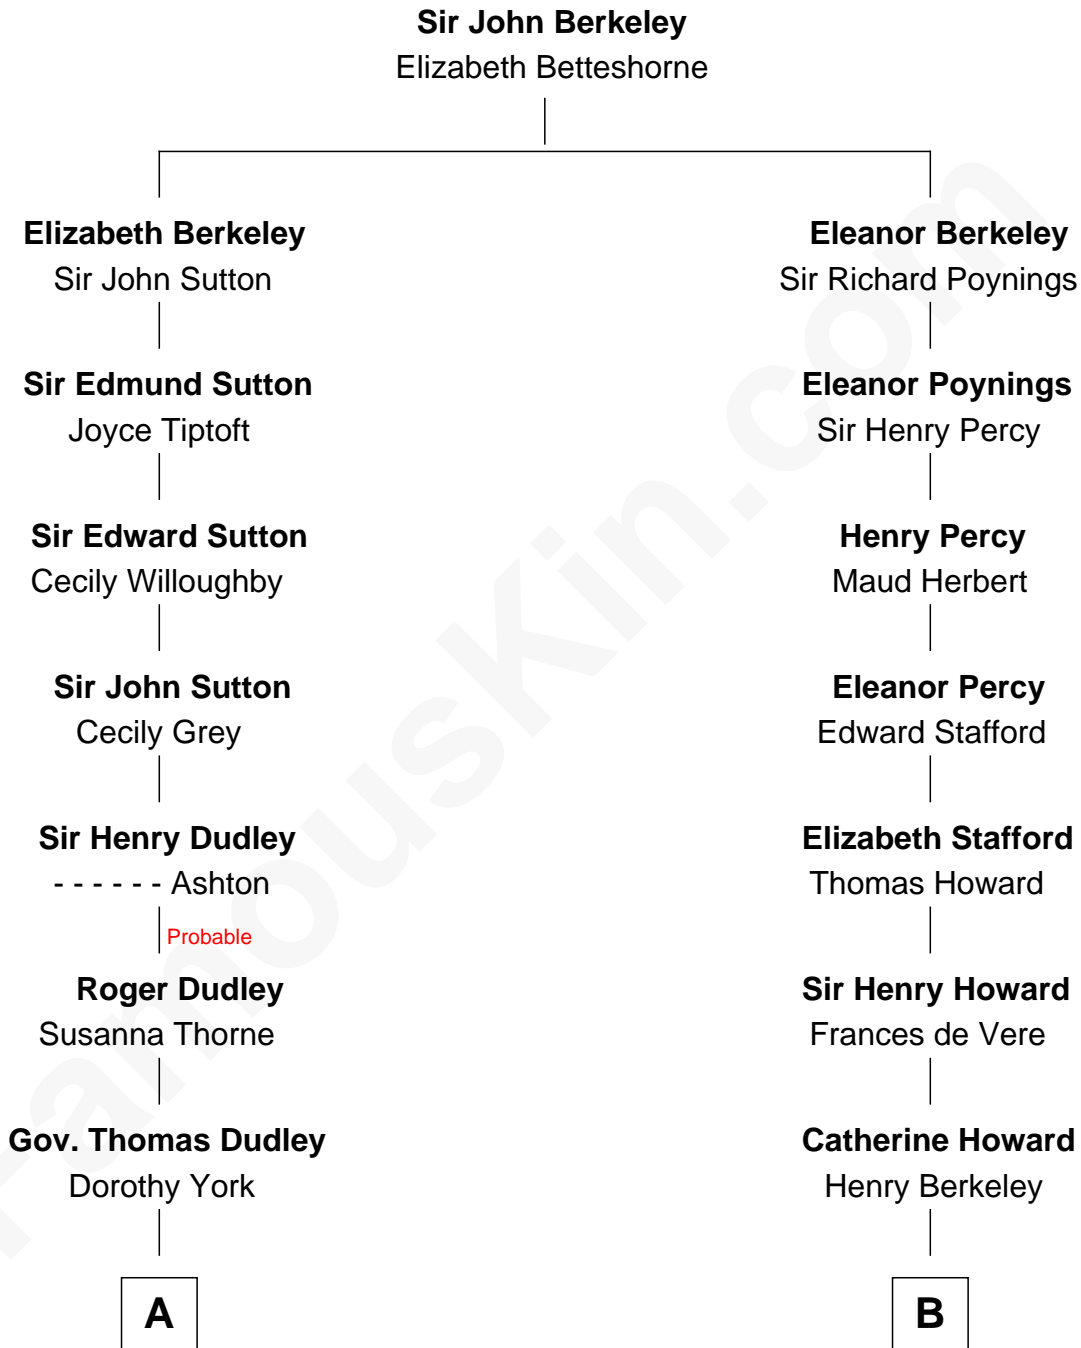

FamousKin.com

Relationship Chart of

Bill Weld

68th Governor of Massachusetts

15th cousin 2 times removed of

Francis Scott Key

Author of "The Star Spangled Banner"

A

Anne Dudley
Gov. Simon Bradstreet

John Bradstreet
Sarah Perkins

Dorothy Bradstreet
Samuel Clark

Dorothy Clark
Elijah Porter

Thomas Porter
Ruth Allen

Mary Porter
Seth Low

Harriet Low
John Babcock Hillard

Harriet Hillard
William Augustus White