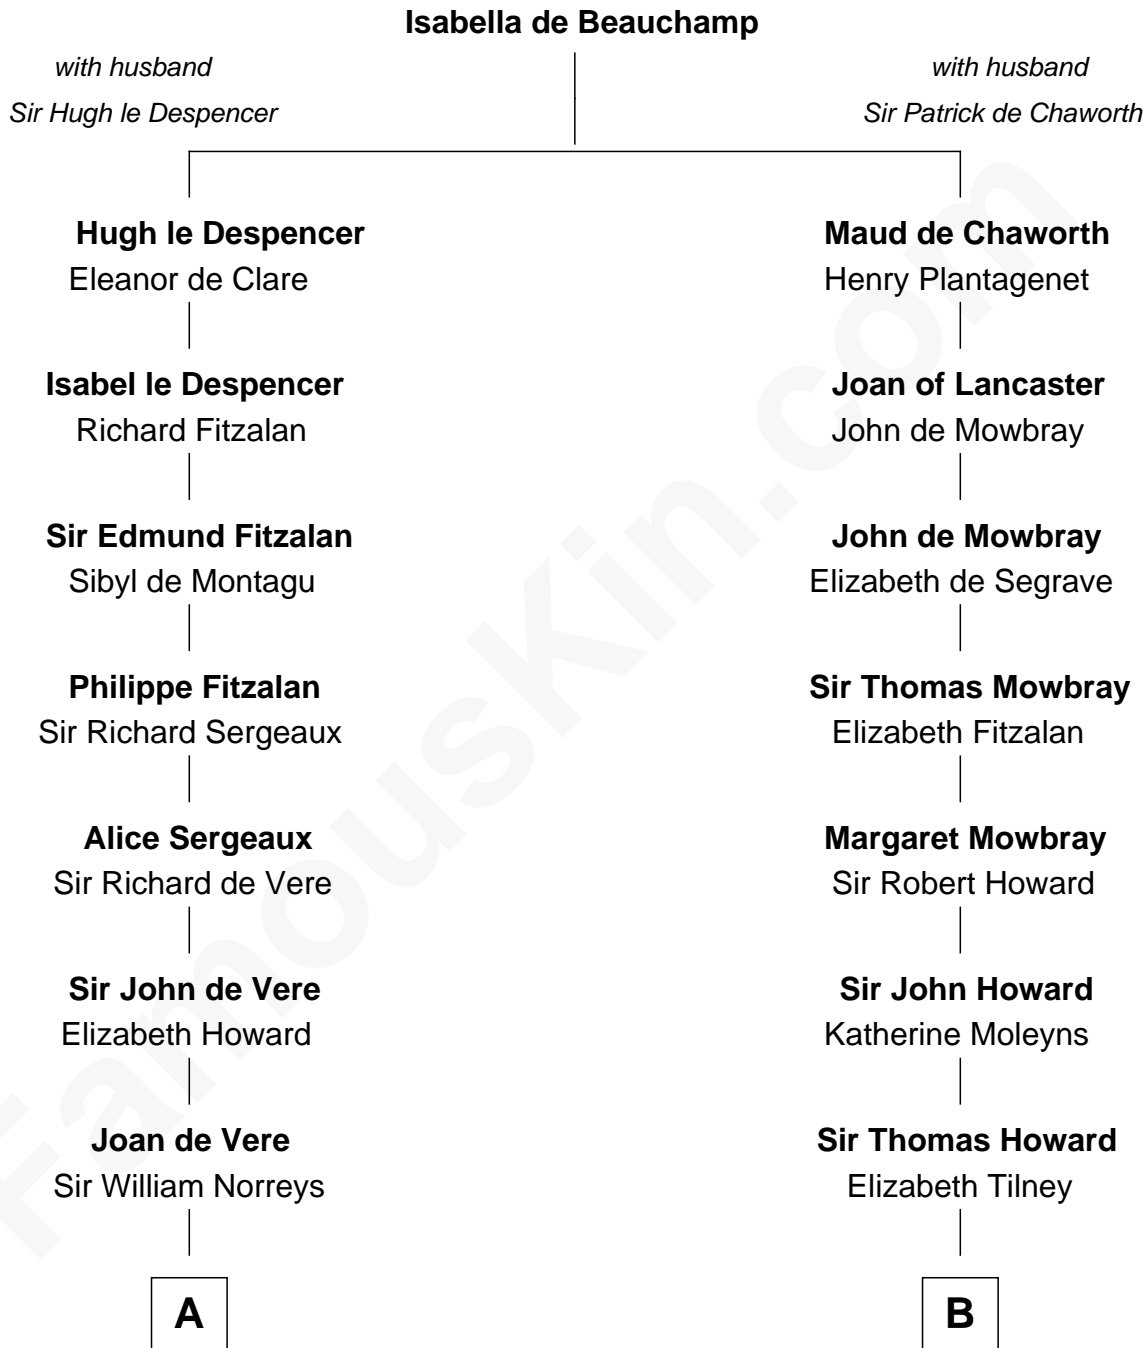

## Relationship Chart of

### Bill Weld

68th Governor of Massachusetts

18th cousin 3 times removed of

### Francis Scott Key

Author of "The Star Spangled Banner"

**C**

**Sarah Sumner**  
Thomas Swan Weld

**Dr. Francis Minot Weld**  
Fanny Elizabeth Bartholomew

**Francis Minot Weld**  
Margaret Low White

**David Weld**  
Mary Blake Nichols